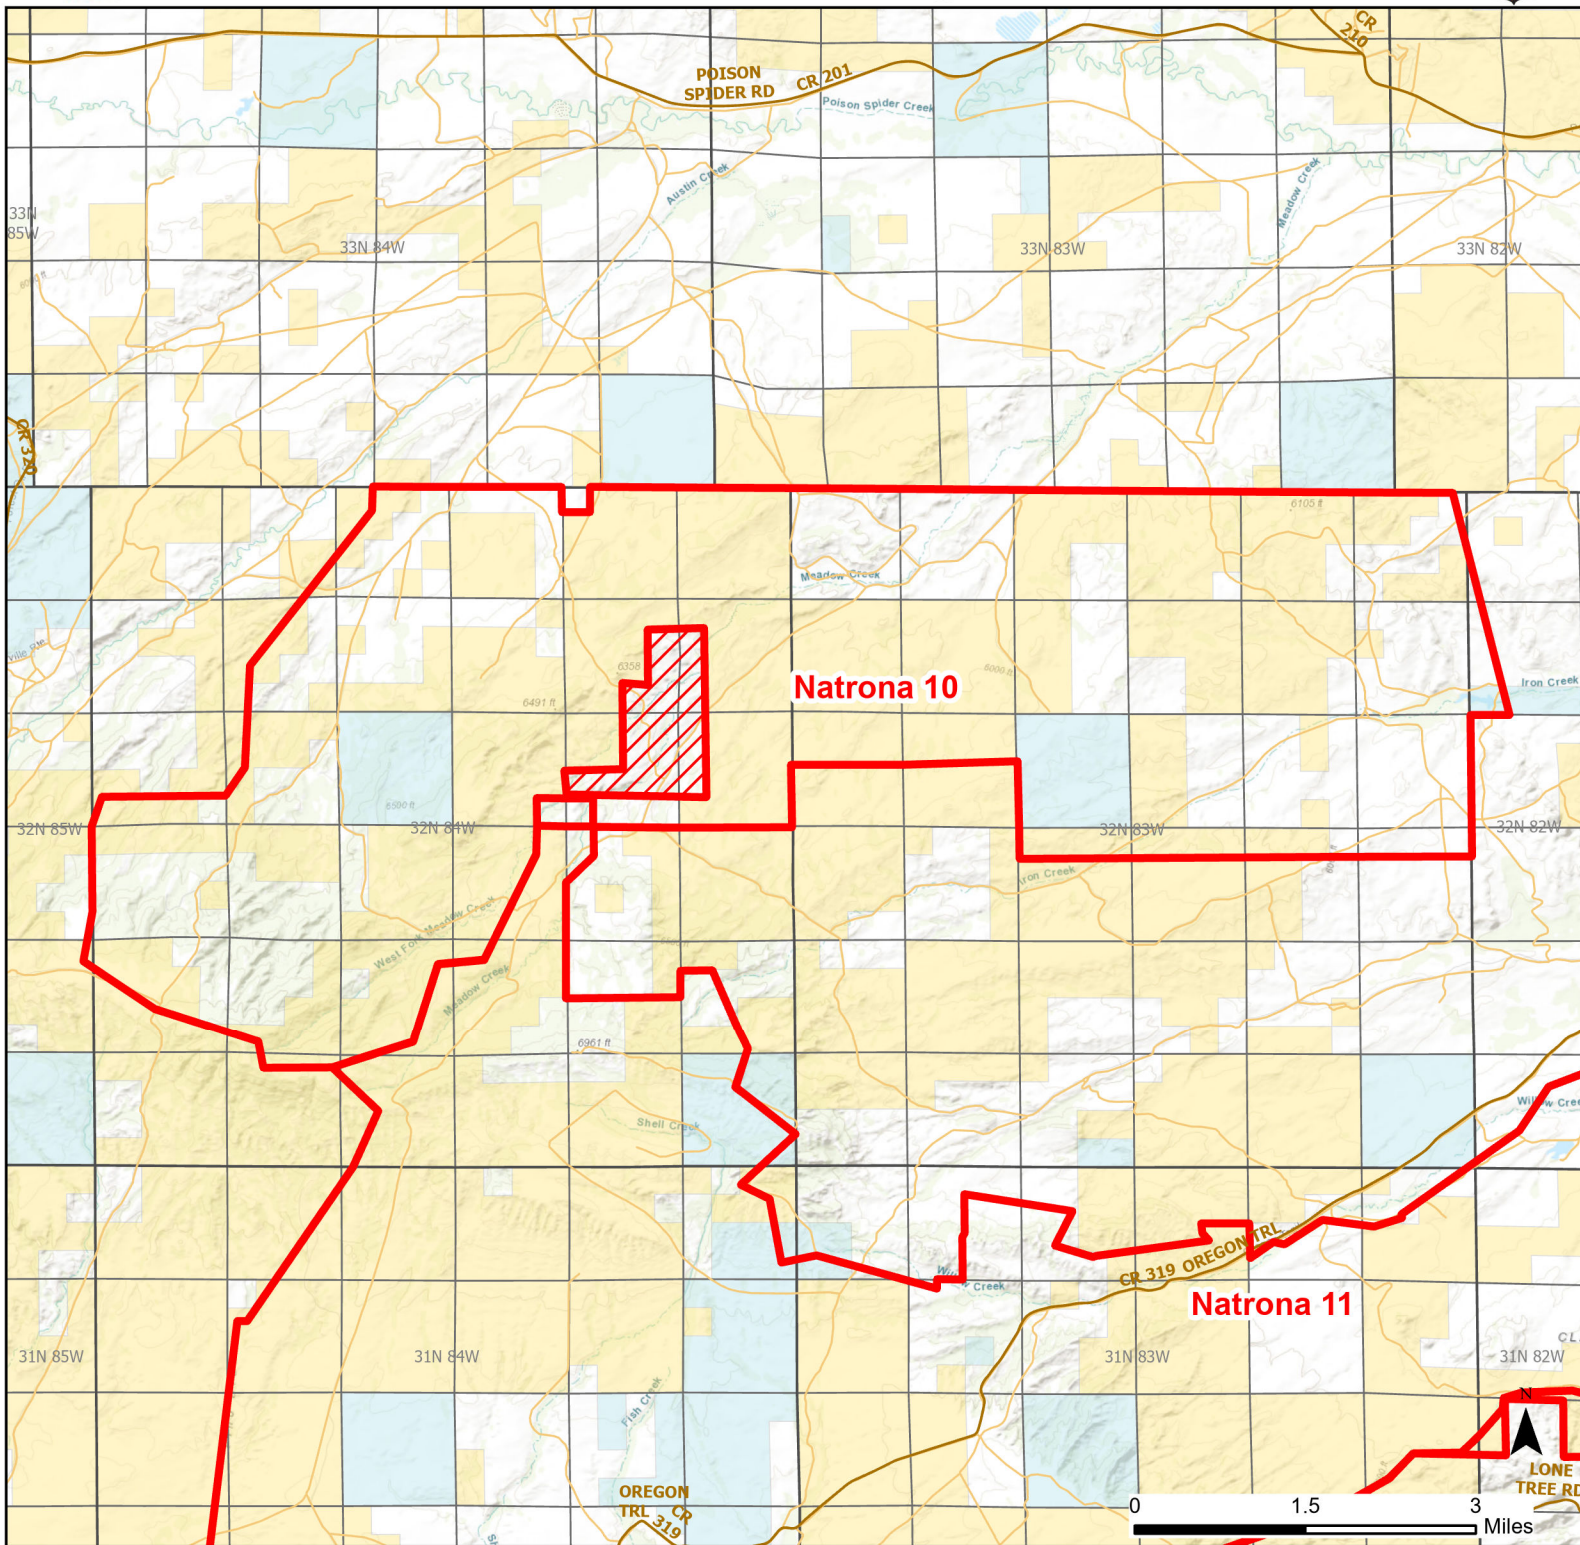

Natrona 10 Walk-in Hunting Area

Access Dates:
08/15 - 12/15
2024 Hunt Season

Parking	Closed Road	Boundary	Limited Range Weapons and Archery	State
Road Closed	WIA Use Only	Archery Only	Other	DOD
Coupon Box	Roads	County Boundaries	CLOSED	BLM
Gate	Open Road			Forest Service
Open Road	Special Conditions Apply			Wyoming Game & Fish Dept.
				Private

Species allowed to hunt: Antelope, Deer, Elk

Rules: Motorized vehicle access allowed on established roads only.

This map is for visual use, assistance and general location only, does not represent a survey, and is not to be used for legal conveyance. Hunt Area boundaries are approximate, consult Game and Fish Hunting Regulations for descriptions and restrictions. Access to these private lands for any commercial activity must be gained by contacting the individual landowner(s) directly.