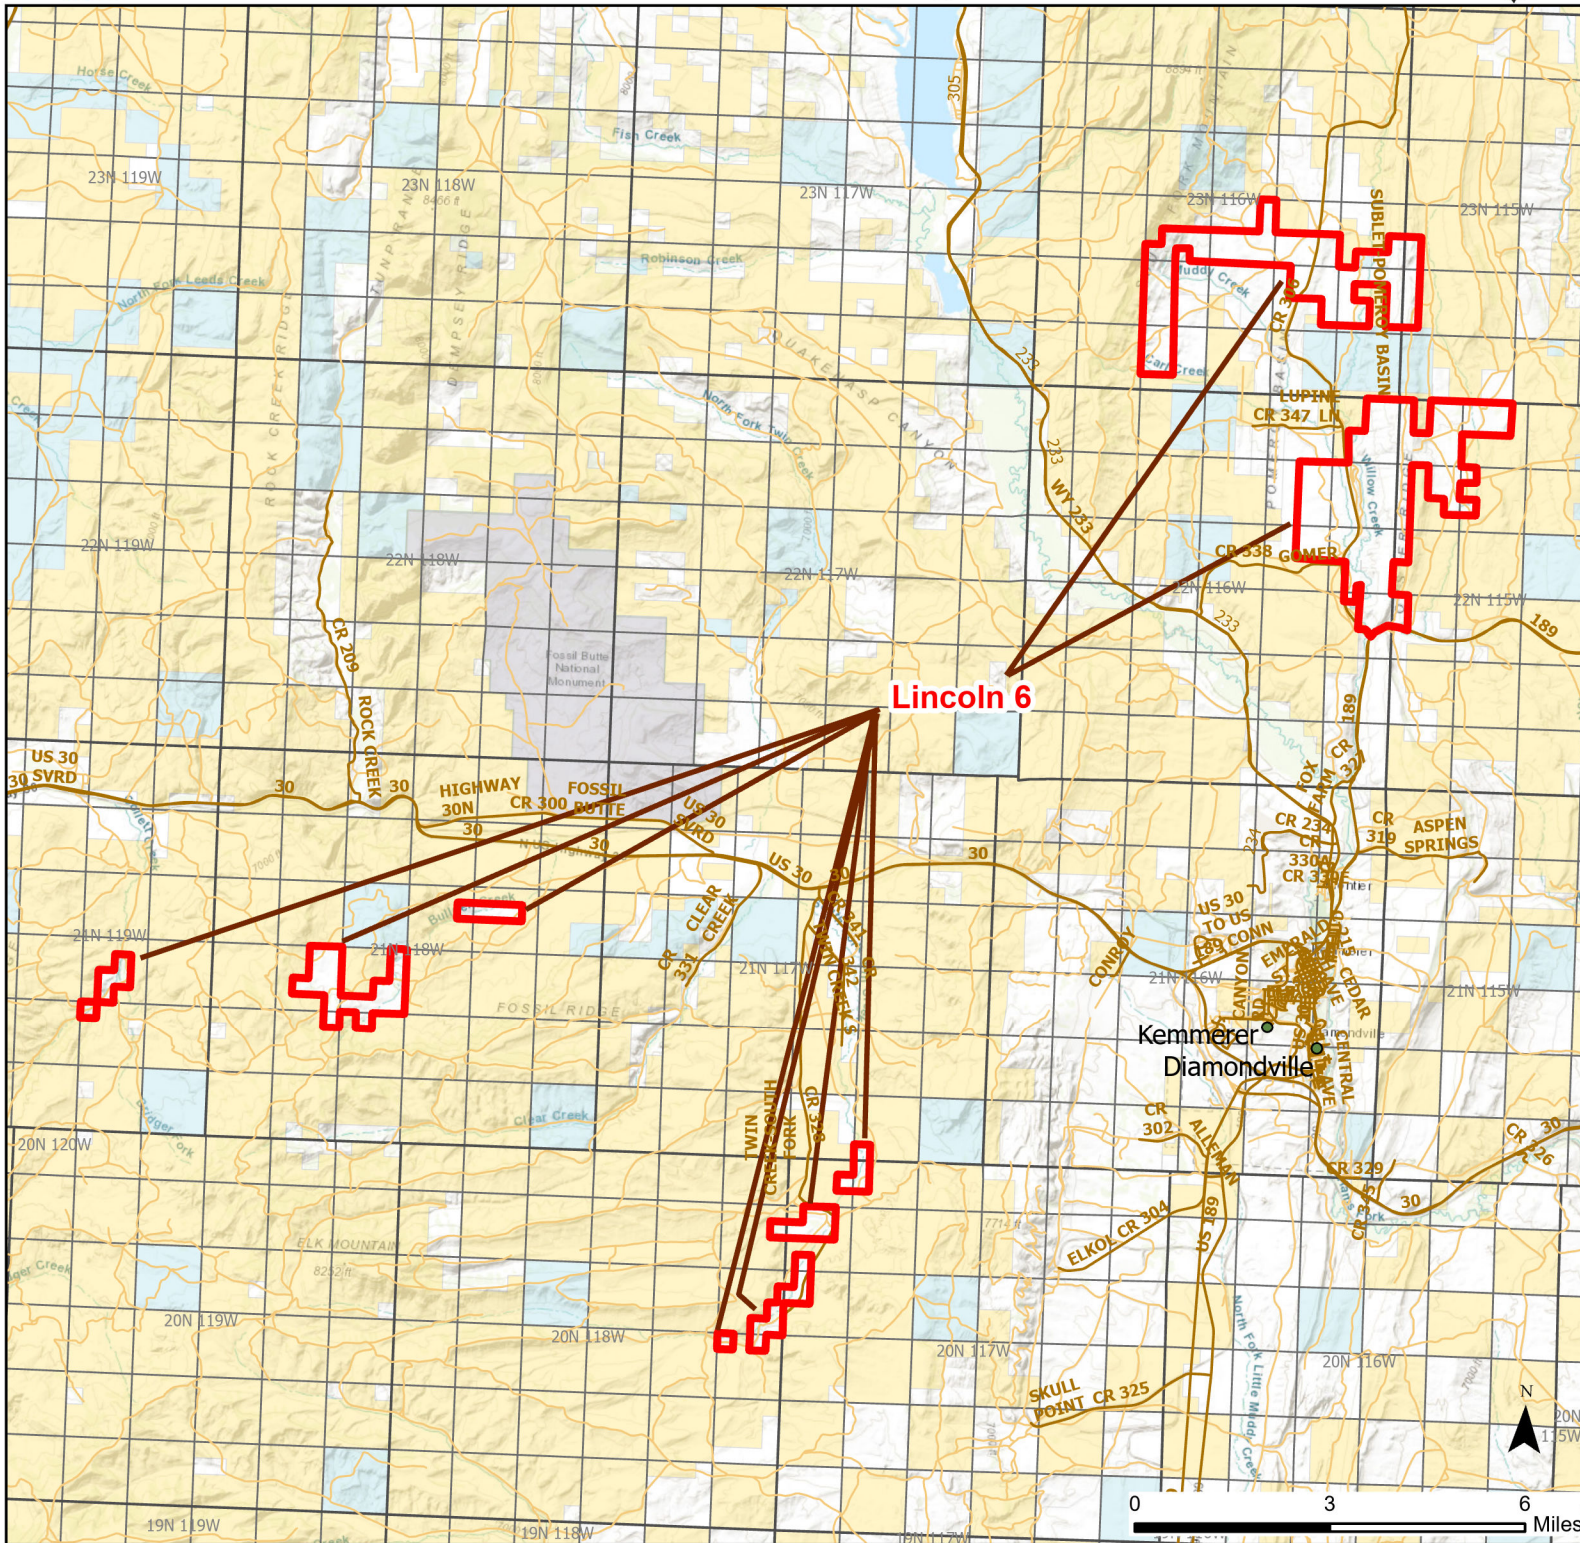

Lincoln 6 Walk-in Hunting Area

Access Dates:
08/15 - 03/01
2024 Hunt Season

Parking	Closed Road	Boundary	Limited Range Weapons and Archery	State
Road Closed	WIA Use Only	Archery Only	Other	DOD
Coupon Box	Roads			BLM
Gate	County Boundaries			Forest Service
Open Road				Wyoming Game & Fish Dept.
Special Conditions Apply			CLOSED	Private

Species allowed to hunt: Waterfowl, Sage Grouse, Doves, Rabbit, Antelope, Deer, Elk, Moose

Rules: Portable blinds may be used on a daily basis. Blinds must have owner's name and contact info affixed and may not be left in the field overnight. Motorized vehicle access allowed on established roads only.

This map is for visual use, assistance and general location only, does not represent a survey, and is not to be used for legal conveyance. Hunt Area boundaries are approximate, consult Game and Fish Hunting Regulations for descriptions and restrictions. Access to these private lands for any commercial activity must be gained by contacting the individual landowner(s) directly.