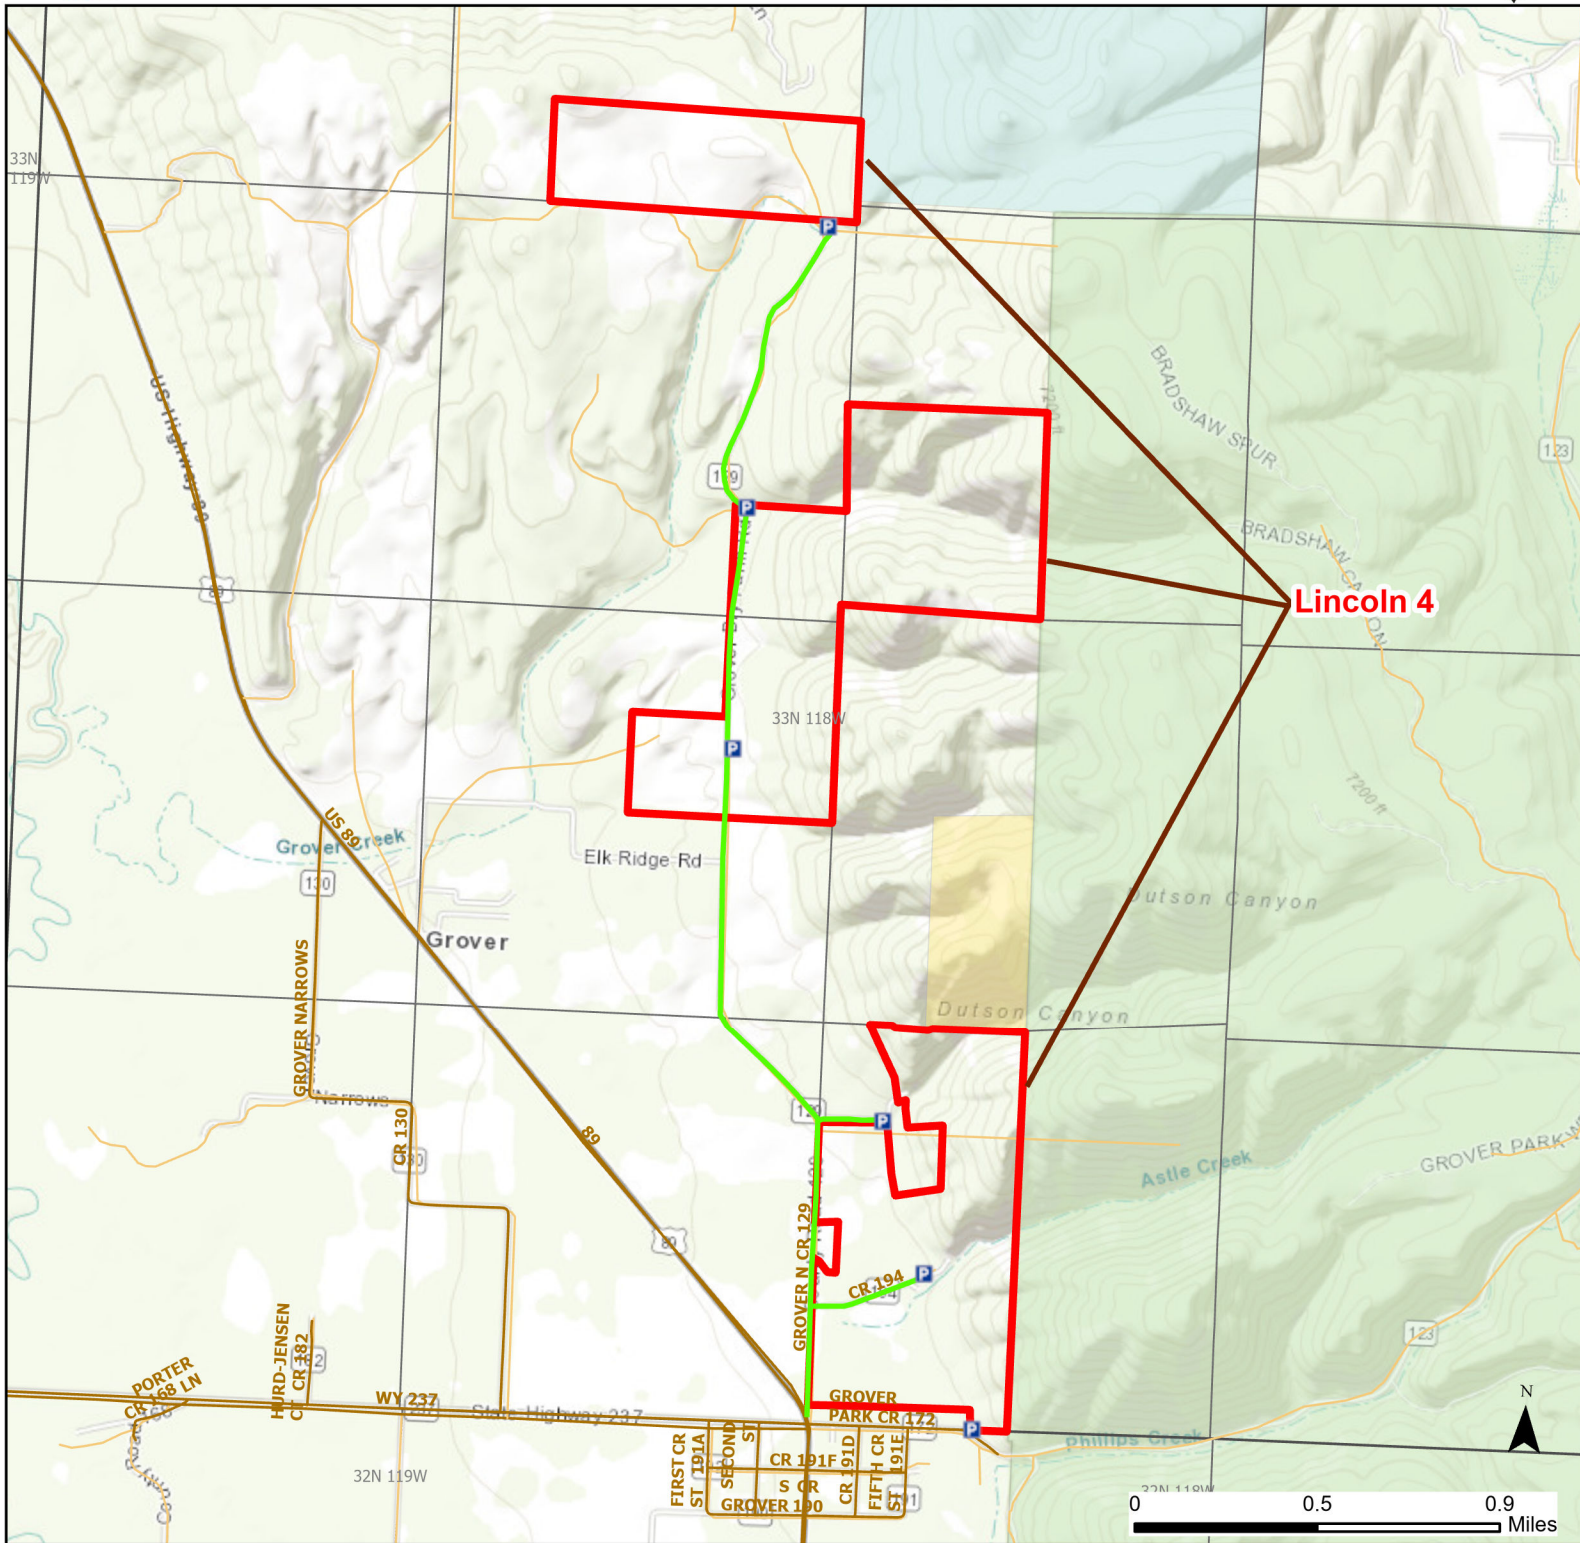

Lincoln 4 Walk-in Hunting Area

Access Dates:
09/01 - 01/31
2024 Hunt Season

Parking	Closed Road	Boundary	Limited Range Weapons and Archery	State
Road Closed	WIA Use Only	Archery Only	Other	DOD
Coupon Box	Roads	County Boundaries	CLOSED	BLM
Gate	County Boundaries			Forest Service
Open Road				Wyoming Game & Fish Dept.
Special Conditions Apply				Private

Species allowed to hunt: Deer, Elk, MtLion, Ruffed Grouse, Partridge

Rules: All vehicles must park in designated parking areas only. Portable blinds may be used on a daily basis. Blinds must have owner's name and contact info affixed and may not be left in the field overnight. Ruffed grouse hunting allowed.

This map is for visual use, assistance and general location only, does not represent a survey, and is not to be used for legal conveyance. Hunt Area boundaries are approximate, consult Game and Fish Hunting Regulations for descriptions and restrictions. Access to these private lands for any commercial activity must be gained by contacting the individual landowner(s) directly.