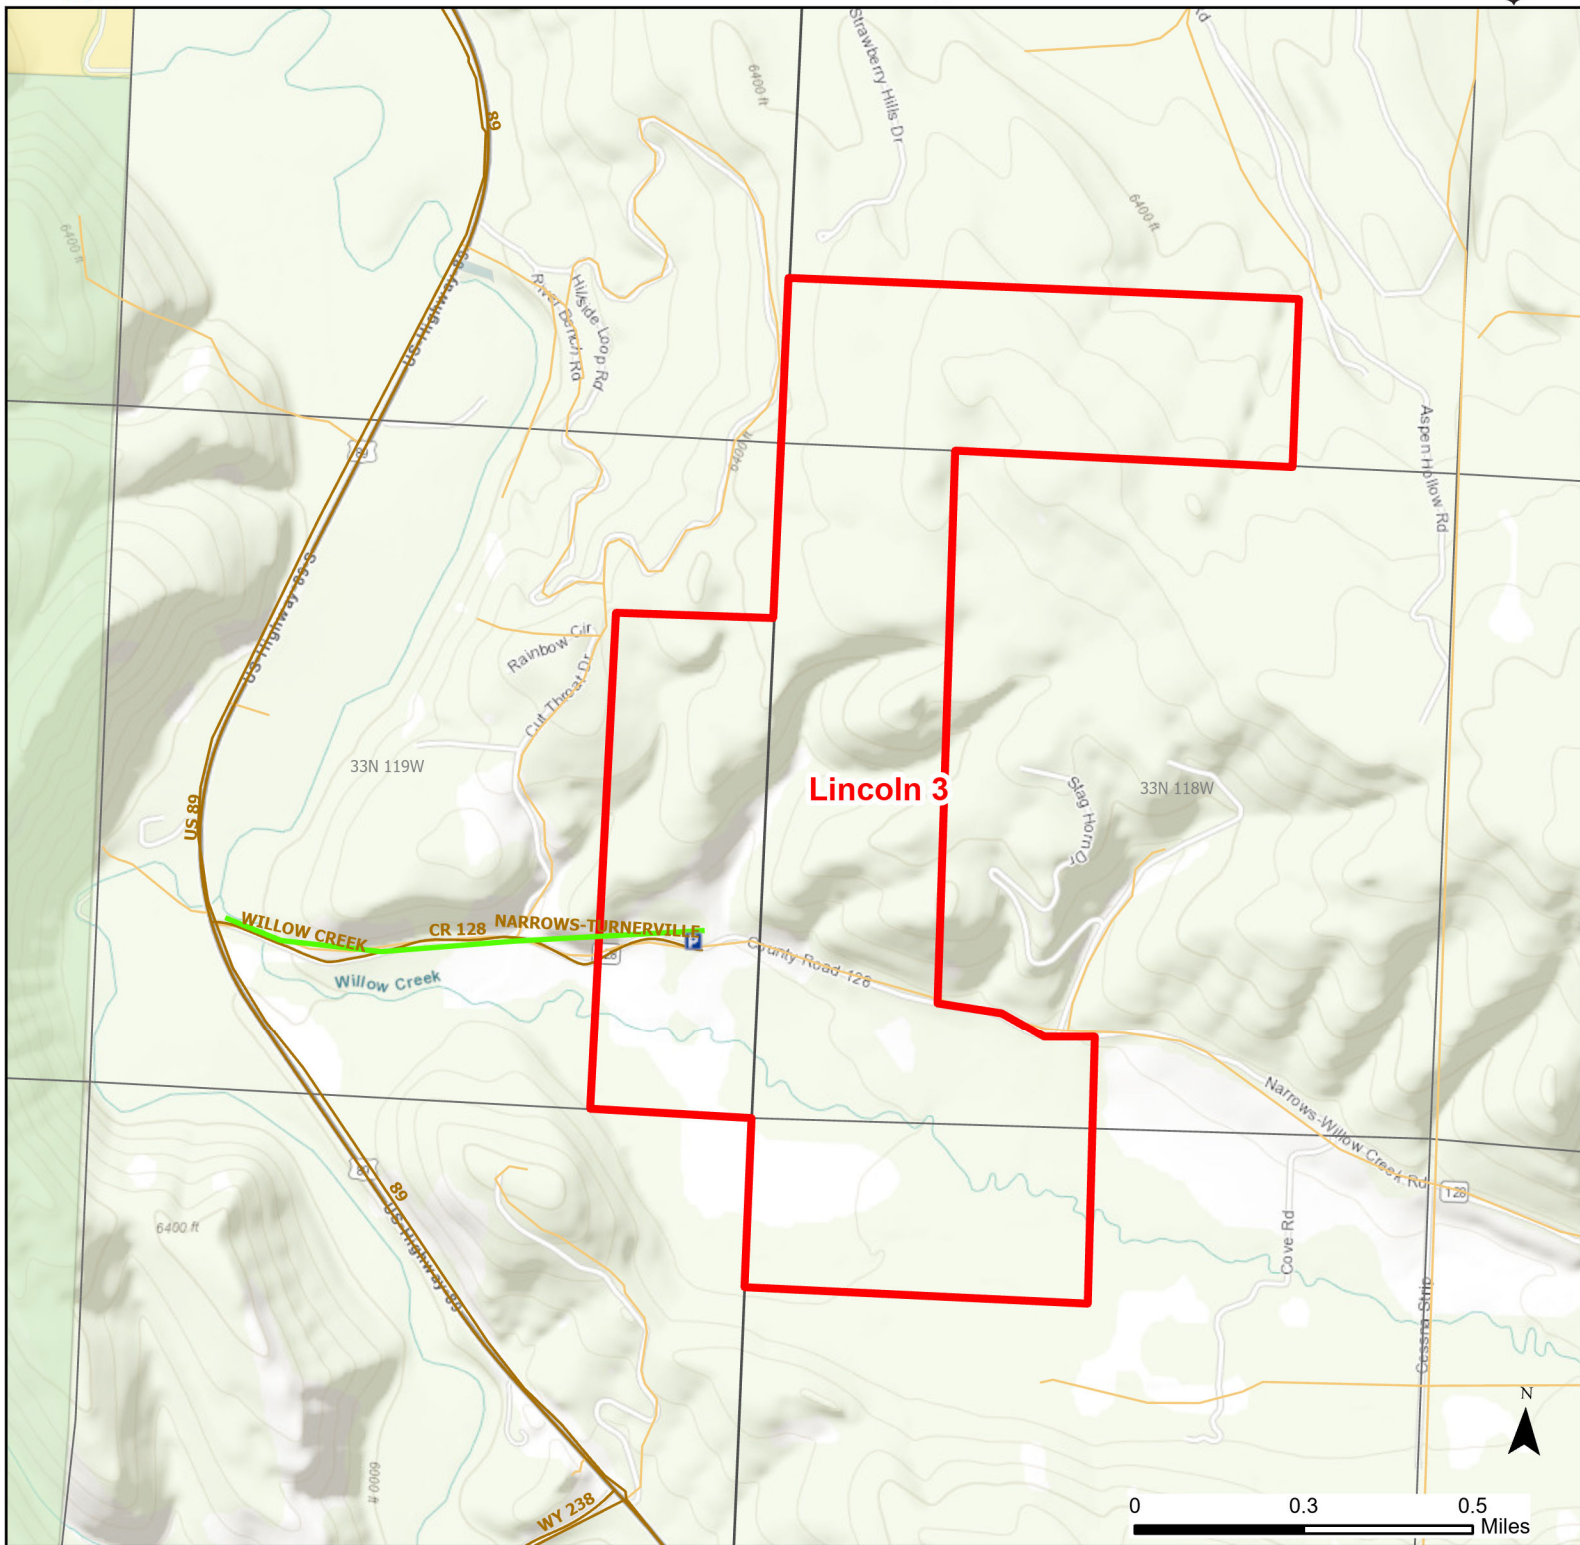

Lincoln 3 Walk-in Hunting Area

Access Dates:
09/01 - 03/31
2024 Hunt Season

Parking	Closed Road	Boundary	Limited Range Weapons and Archery	State
Road Closed	WIA Use Only	Archery Only	Other	DOD
Coupon Box	Roads			BLM
Gate	County Boundaries			Forest Service
Open Road				Wyoming Game & Fish Dept.
Special Conditions Apply			CLOSED	Private

Species allowed to hunt: Deer, Elk, MtLion, Ruffed Grouse

Rules: Portable blinds may be used on a daily basis. Blinds must have owner's name and contact info affixed and may not be left in the field overnight. Ruffed grouse hunting allowed.

This map is for visual use, assistance and general location only, does not represent a survey, and is not to be used for legal conveyance. Hunt Area boundaries are approximate, consult Game and Fish Hunting Regulations for descriptions and restrictions. Access to these private lands for any commercial activity must be gained by contacting the individual landowner(s) directly.