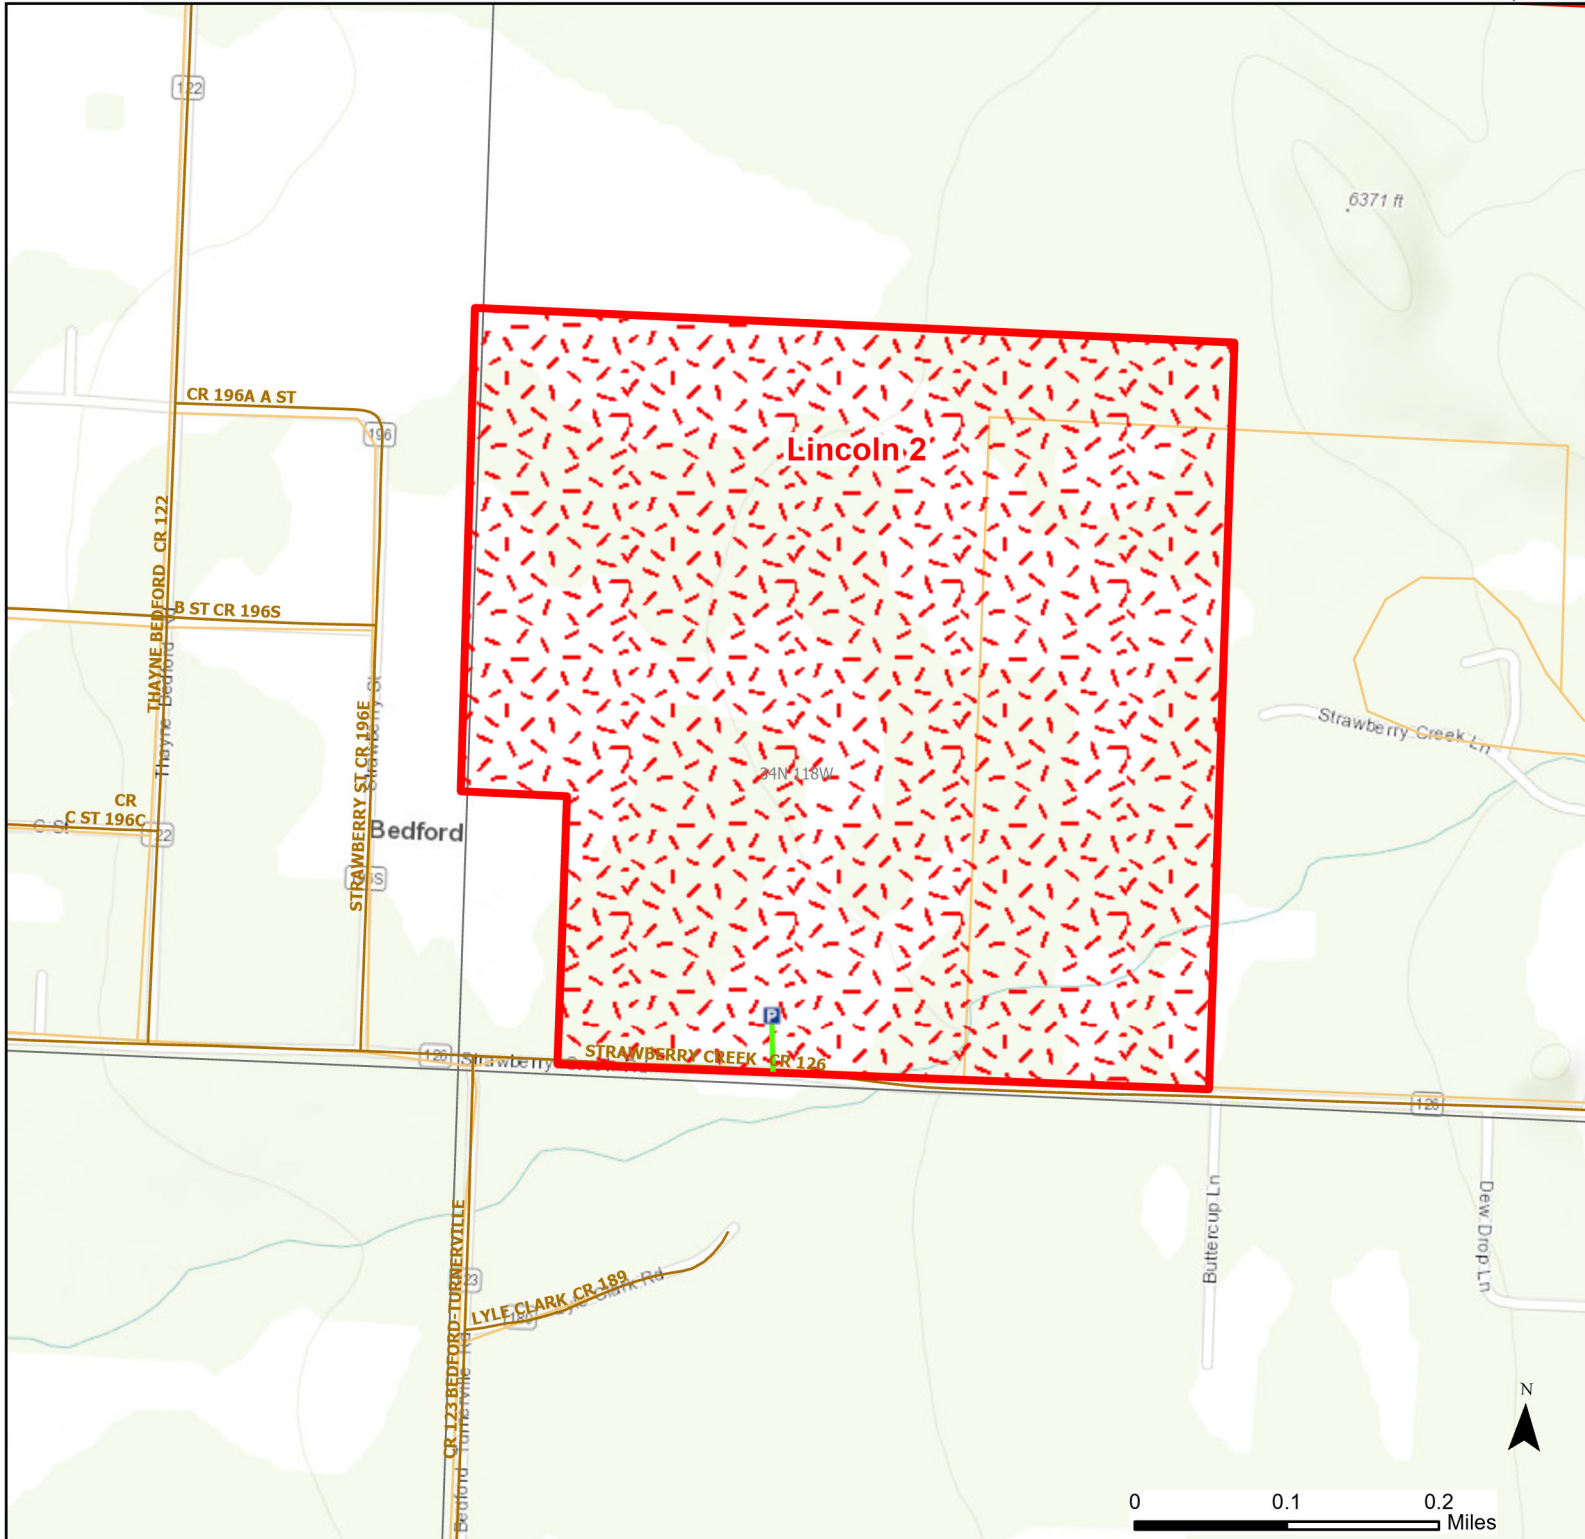

Lincoln 2 Walk-in Hunting Area

Access Dates:
09/01 - 03/31
2024 Hunt Season

Parking	Closed Road	Boundary	Limited Range Weapons and Archery	State
Road Closed	WIA Use Only	Archery Only	Other	DOD
Coupon Box	Roads			BLM
Gate	County Boundaries			Forest Service
Open Road				Wyoming Game & Fish Dept.
Special Conditions Apply			CLOSED	Private

This map is for visual use, assistance and general location only, does not represent a survey, and is not to be used for legal conveyance. Hunt Area boundaries are approximate, consult Game and Fish Hunting Regulations for descriptions and restrictions. Access to these private lands for any commercial activity must be gained by contacting the individual landowner(s) directly.