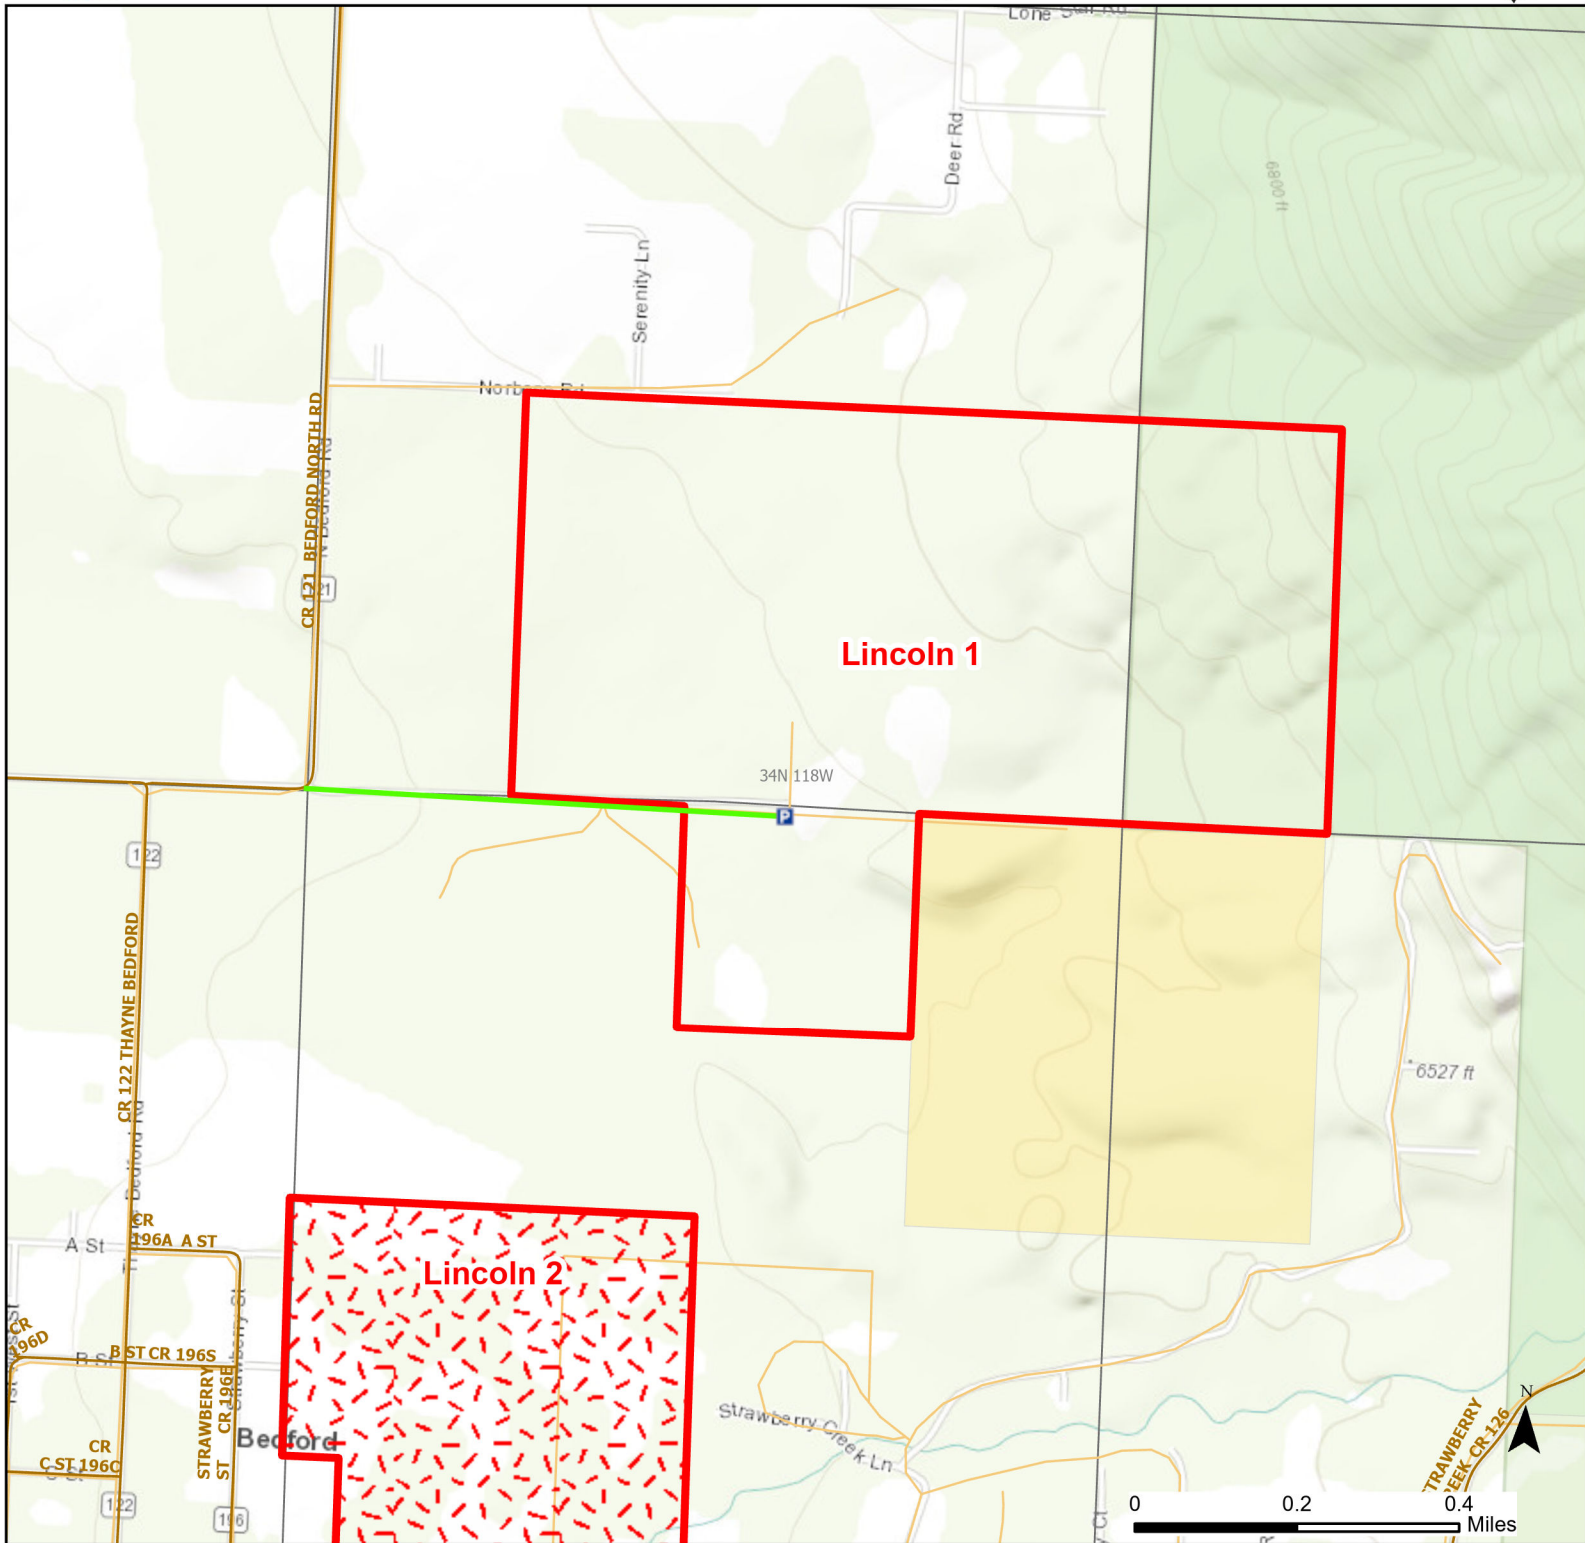

# Lincoln 1 Walk-in Hunting Area

Access Dates:  
09/01 - 03/31  
2024 Hunt Season

Parking	Closed Road	Boundary	Limited Range Weapons and Archery	State
Road Closed	WIA Use Only	Archery Only	Other	DOD
Coupon Box	Roads	County Boundaries	CLOSED	BLM
Gate	Open Road			Forest Service
Special Conditions Apply				Wyoming Game & Fish Dept.
				Private

Species allowed to hunt: Deer, Elk, MtLion, Ruffed Grouse

Rules: Portable blinds may be used on a daily basis. Blinds must have owner's name and contact info affixed and may not be left in the field overnight. Ruffed grouse hunting allowed.

This map is for visual use, assistance and general location only, does not represent a survey, and is not to be used for legal conveyance. Hunt Area boundaries are approximate, consult Game and Fish Hunting Regulations for descriptions and restrictions. Access to these private lands for any commercial activity must be gained by contacting the individual landowner(s) directly.