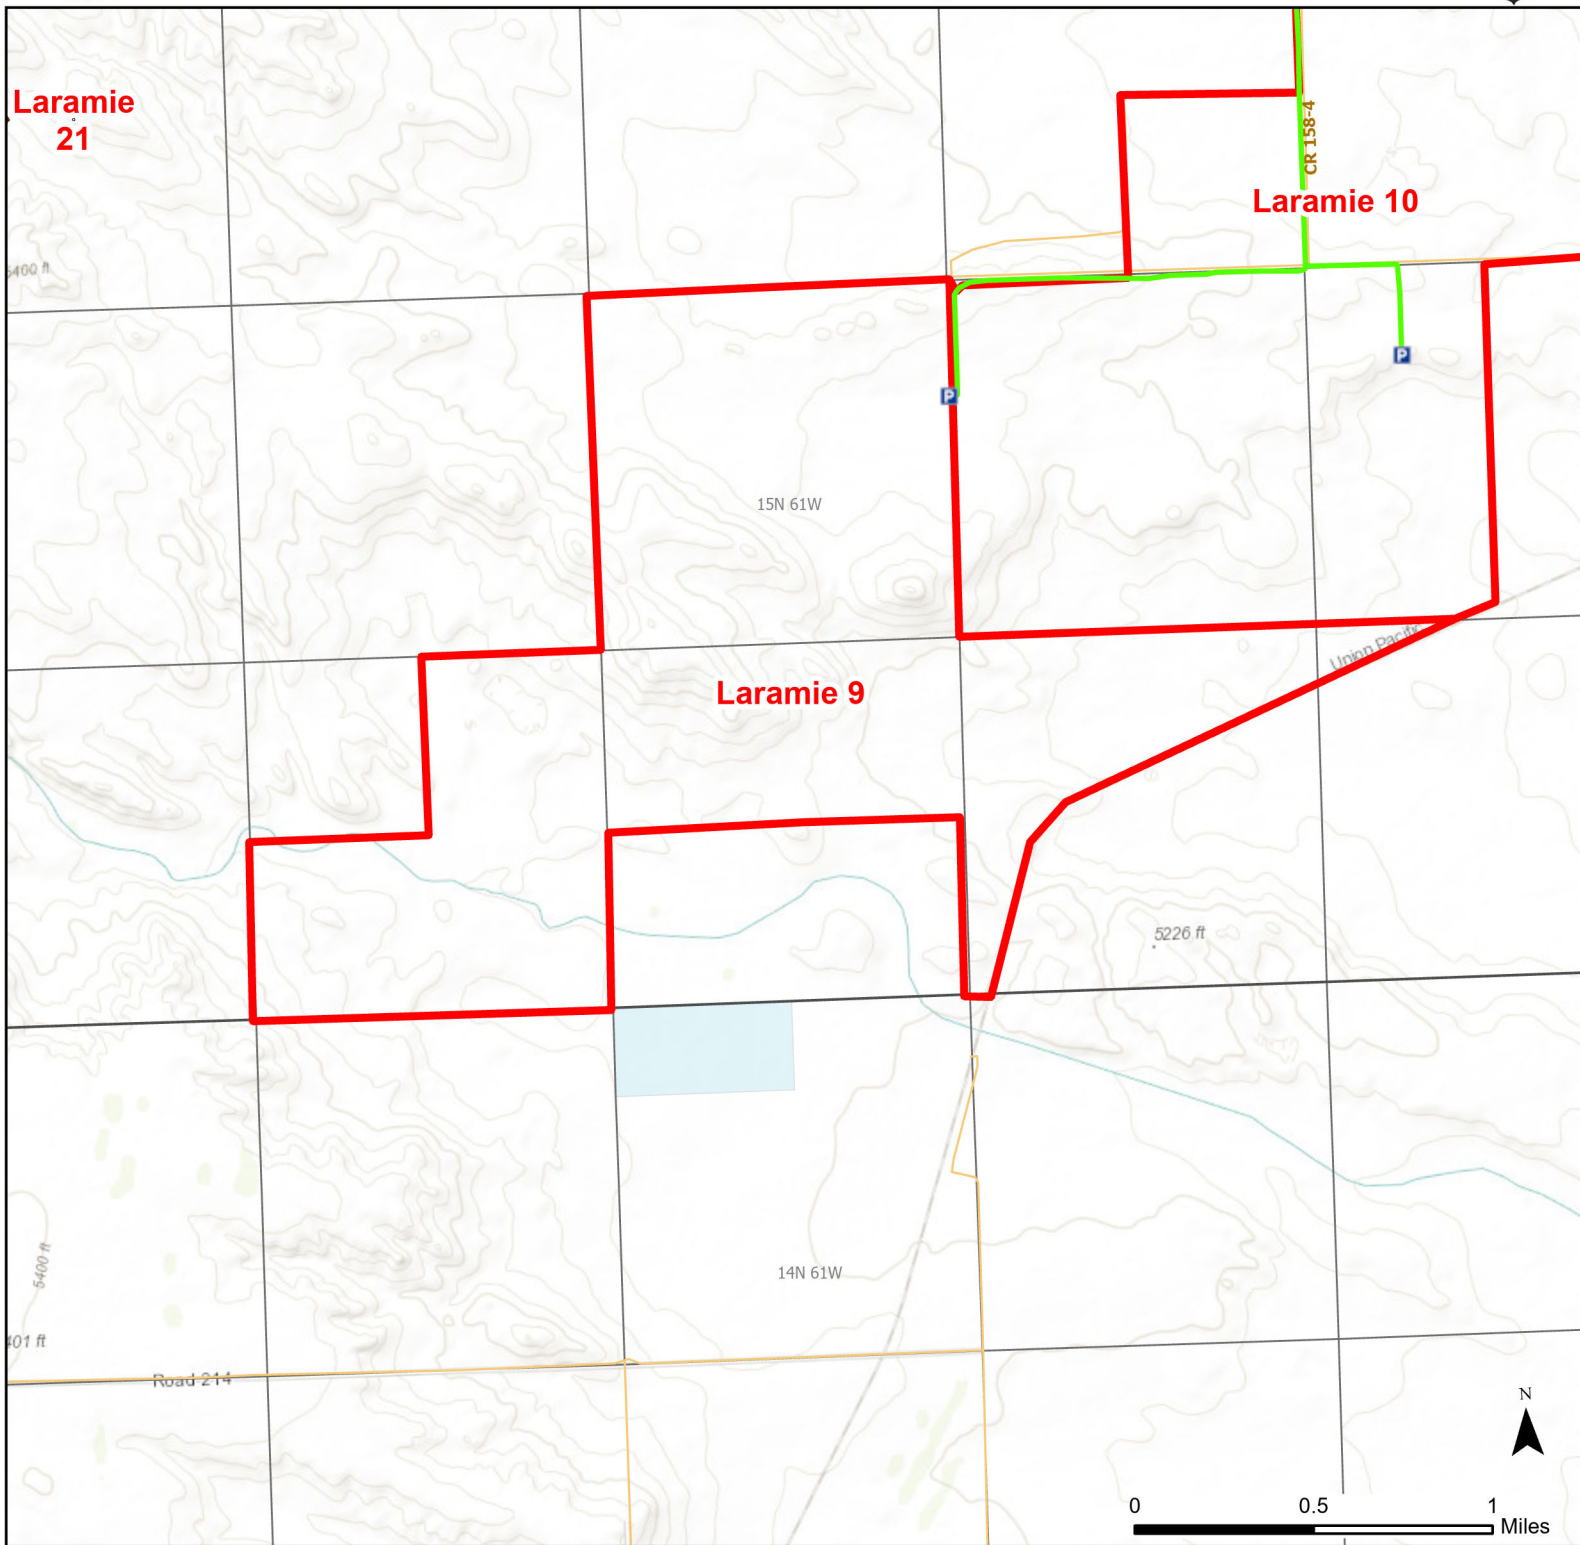

# Laramie 9 Walk-in Hunting Area

Access Dates:  
09/01 - 12/31  
2024 Hunt Season

Parking	Closed Road	Boundary	Limited Range Weapons and Archery	State
Road Closed	WIA Use Only	Archery Only	Other	DOD
Coupon Box	Roads	County Boundaries	CLOSED	BLM
Gate	County Boundaries			Forest Service
Open Road				Wyoming Game & Fish Dept.
Special Conditions Apply				Private

Species allowed to hunt: Pheasant, Sharp tail Grouse, Dove, Antelope

Rules:

This map is for visual use, assistance and general location only, does not represent a survey, and is not to be used for legal conveyance. Hunt Area boundaries are approximate, consult Game and Fish Hunting Regulations for descriptions and restrictions. Access to these private lands for any commercial activity must be gained by contacting the individual landowner(s) directly.