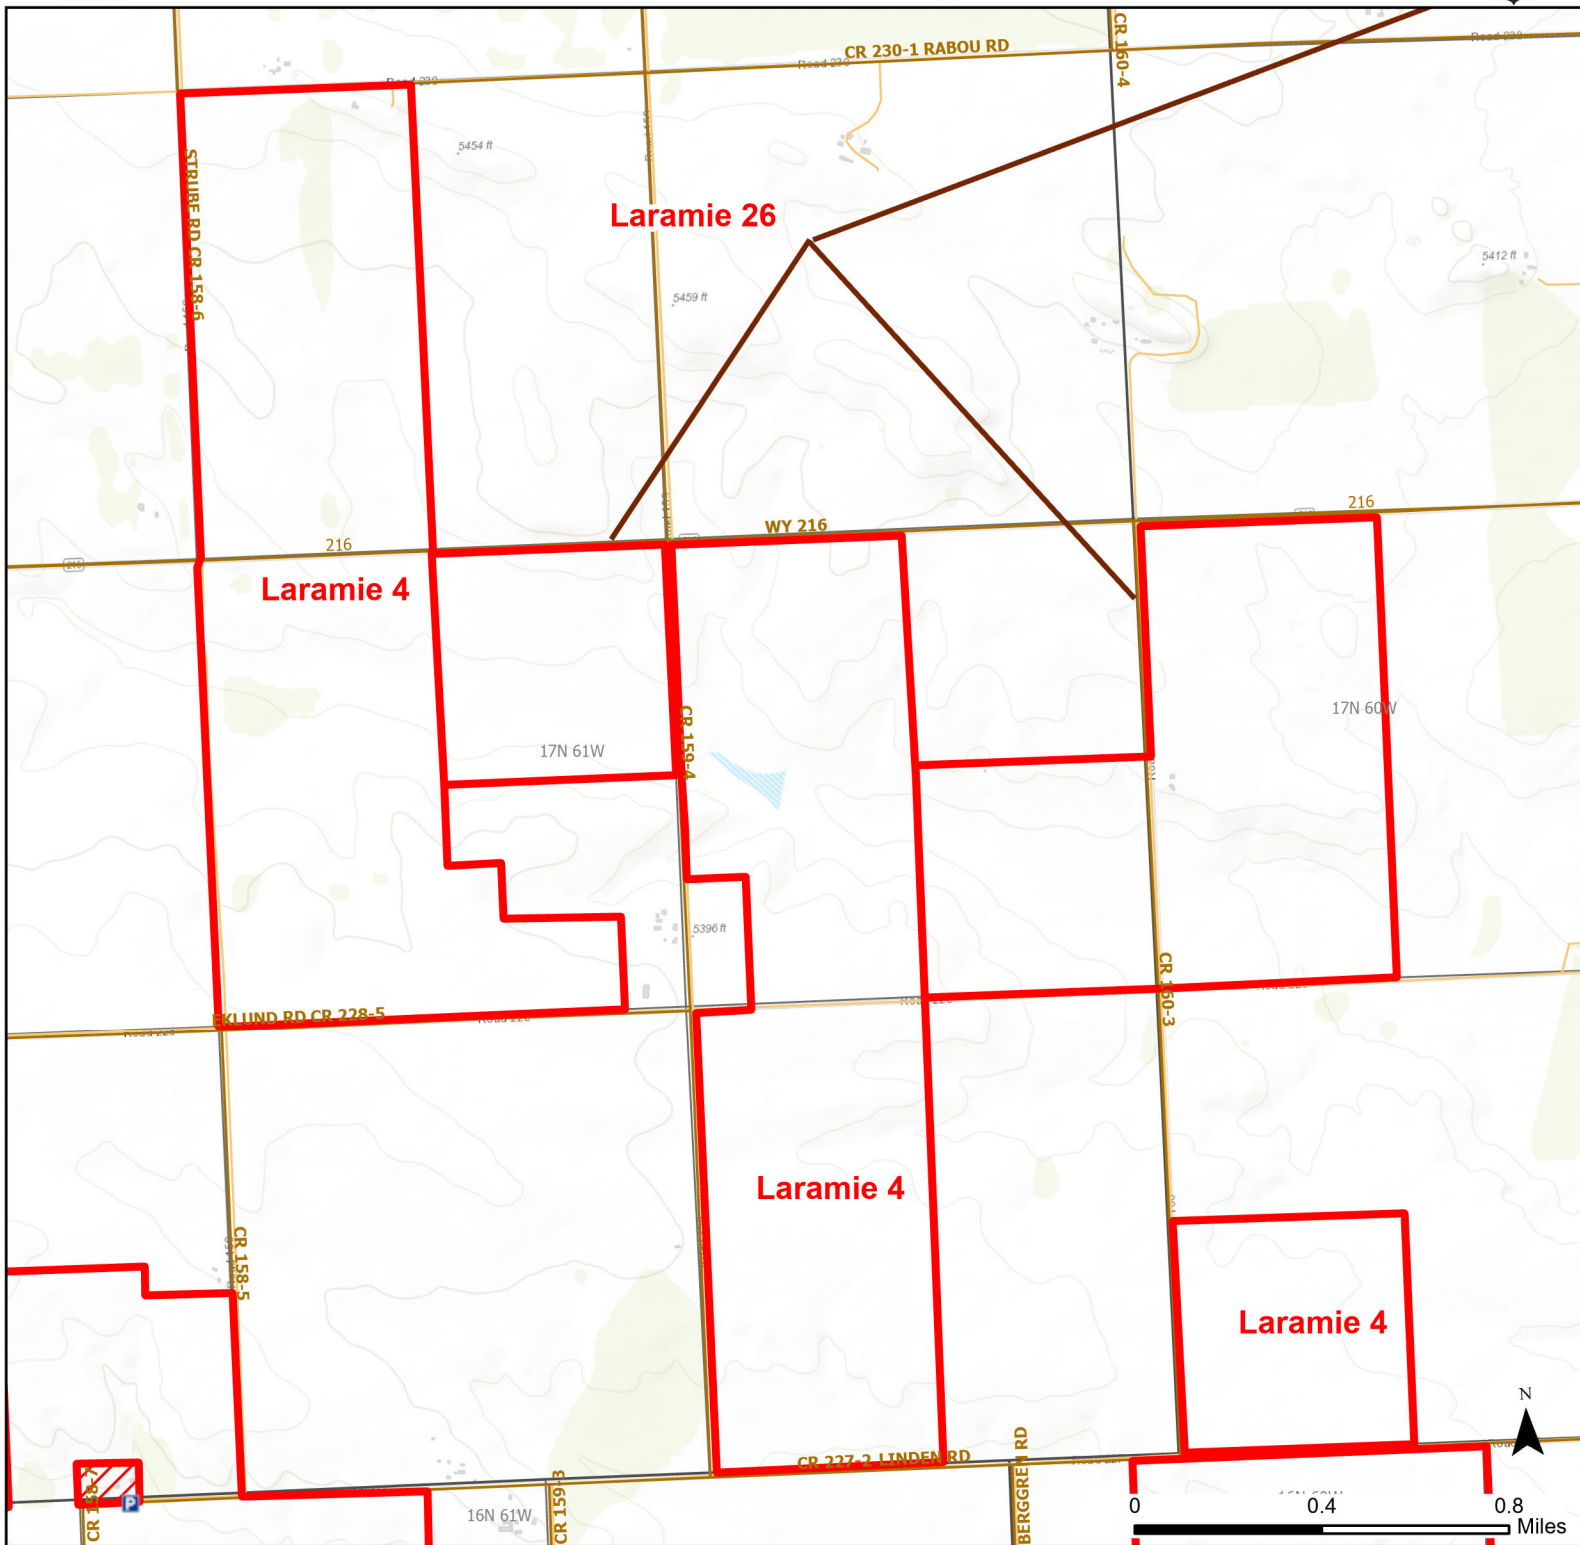

Laramie 4 Walk-in Hunting Area

Access Dates:
08/15 - 03/01
2024 Hunt Season

Parking	Closed Road	Boundary	Limited Range Weapons and Archery	State
Road Closed	WIA Use Only	Archery Only	Other	DOD
Coupon Box	Roads	County Boundaries	CLOSED	BLM
Gate	Open Road			Forest Service
Open Road	Special Conditions Apply			Wyoming Game & Fish Dept.
				Private

Species allowed to hunt: Pheasant, Sharp tail Grouse, Dove, Rabbit, Antelope, Deer

Rules: Except on unharvested crops, portable blinds may be used on a daily basis. Blinds must have owner's name and contact info affixed and may not be left in the field overnight.

This map is for visual use, assistance and general location only, does not represent a survey, and is not to be used for legal conveyance. Hunt Area boundaries are approximate, consult Game and Fish Hunting Regulations for descriptions and restrictions. Access to these private lands for any commercial activity must be gained by contacting the individual landowner(s) directly.