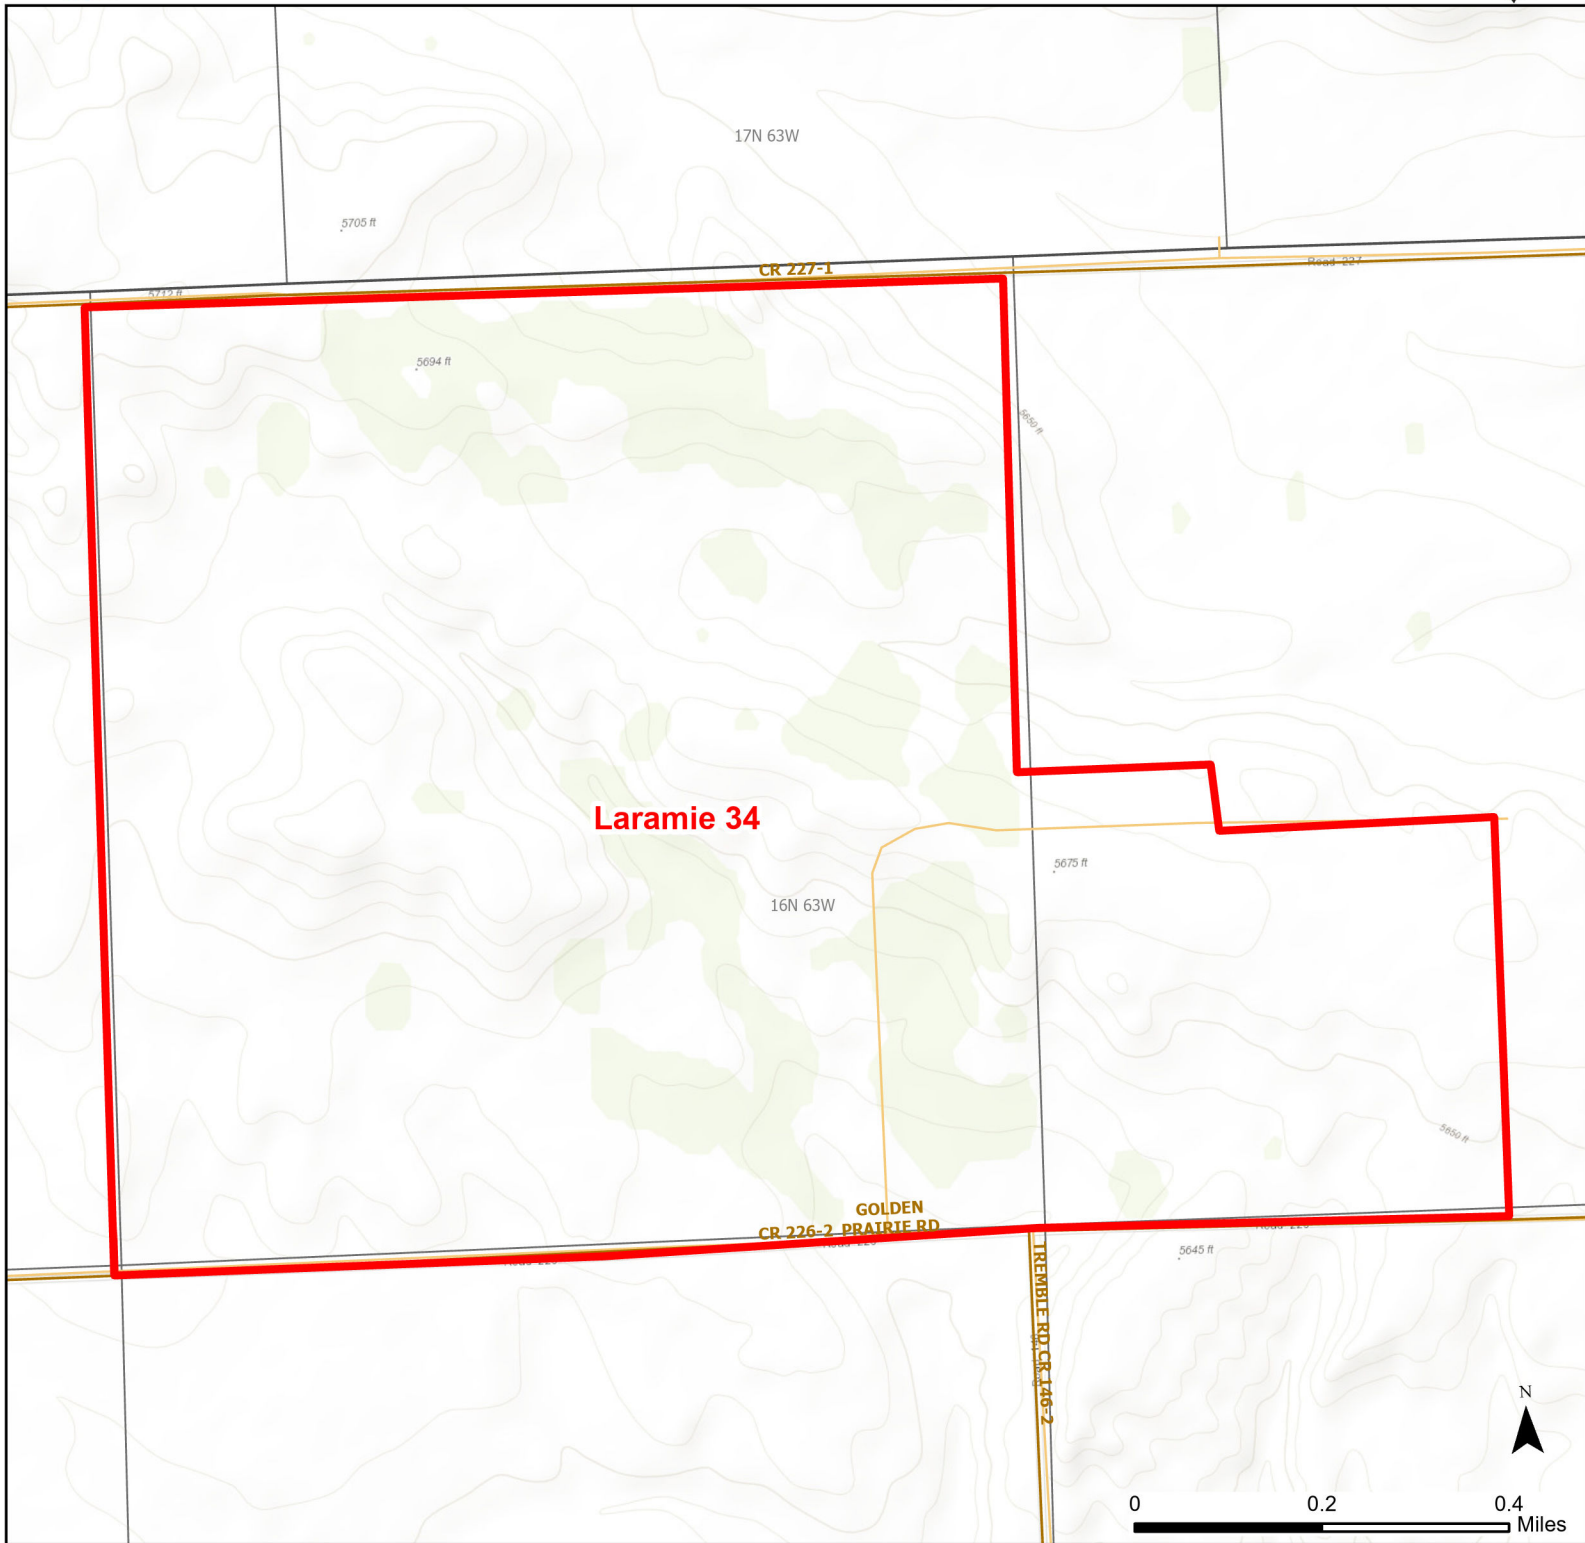

Laramie 34 Walk-in Hunting Area

Access Dates:
09/01 - 12/31
2024 Hunt Season

Parking	Closed Road	Boundary	Limited Range Weapons and Archery	State
Road Closed	WIA Use Only	Archery Only	Other	DOD
Coupon Box	Roads	County Boundaries	CLOSED	BLM
Gate	Open Road			Forest Service
Special Conditions Apply				Wyoming Game & Fish Dept.
				Private

Species allowed to hunt: Pheasant, Sharp tail Grouse, Dove, Rabbit, Antelope, Deer

Rules: No access within 100 yards of buildings.

This map is for visual use, assistance and general location only, does not represent a survey, and is not to be used for legal conveyance. Hunt Area boundaries are approximate, consult Game and Fish Hunting Regulations for descriptions and restrictions. Access to these private lands for any commercial activity must be gained by contacting the individual landowner(s) directly.