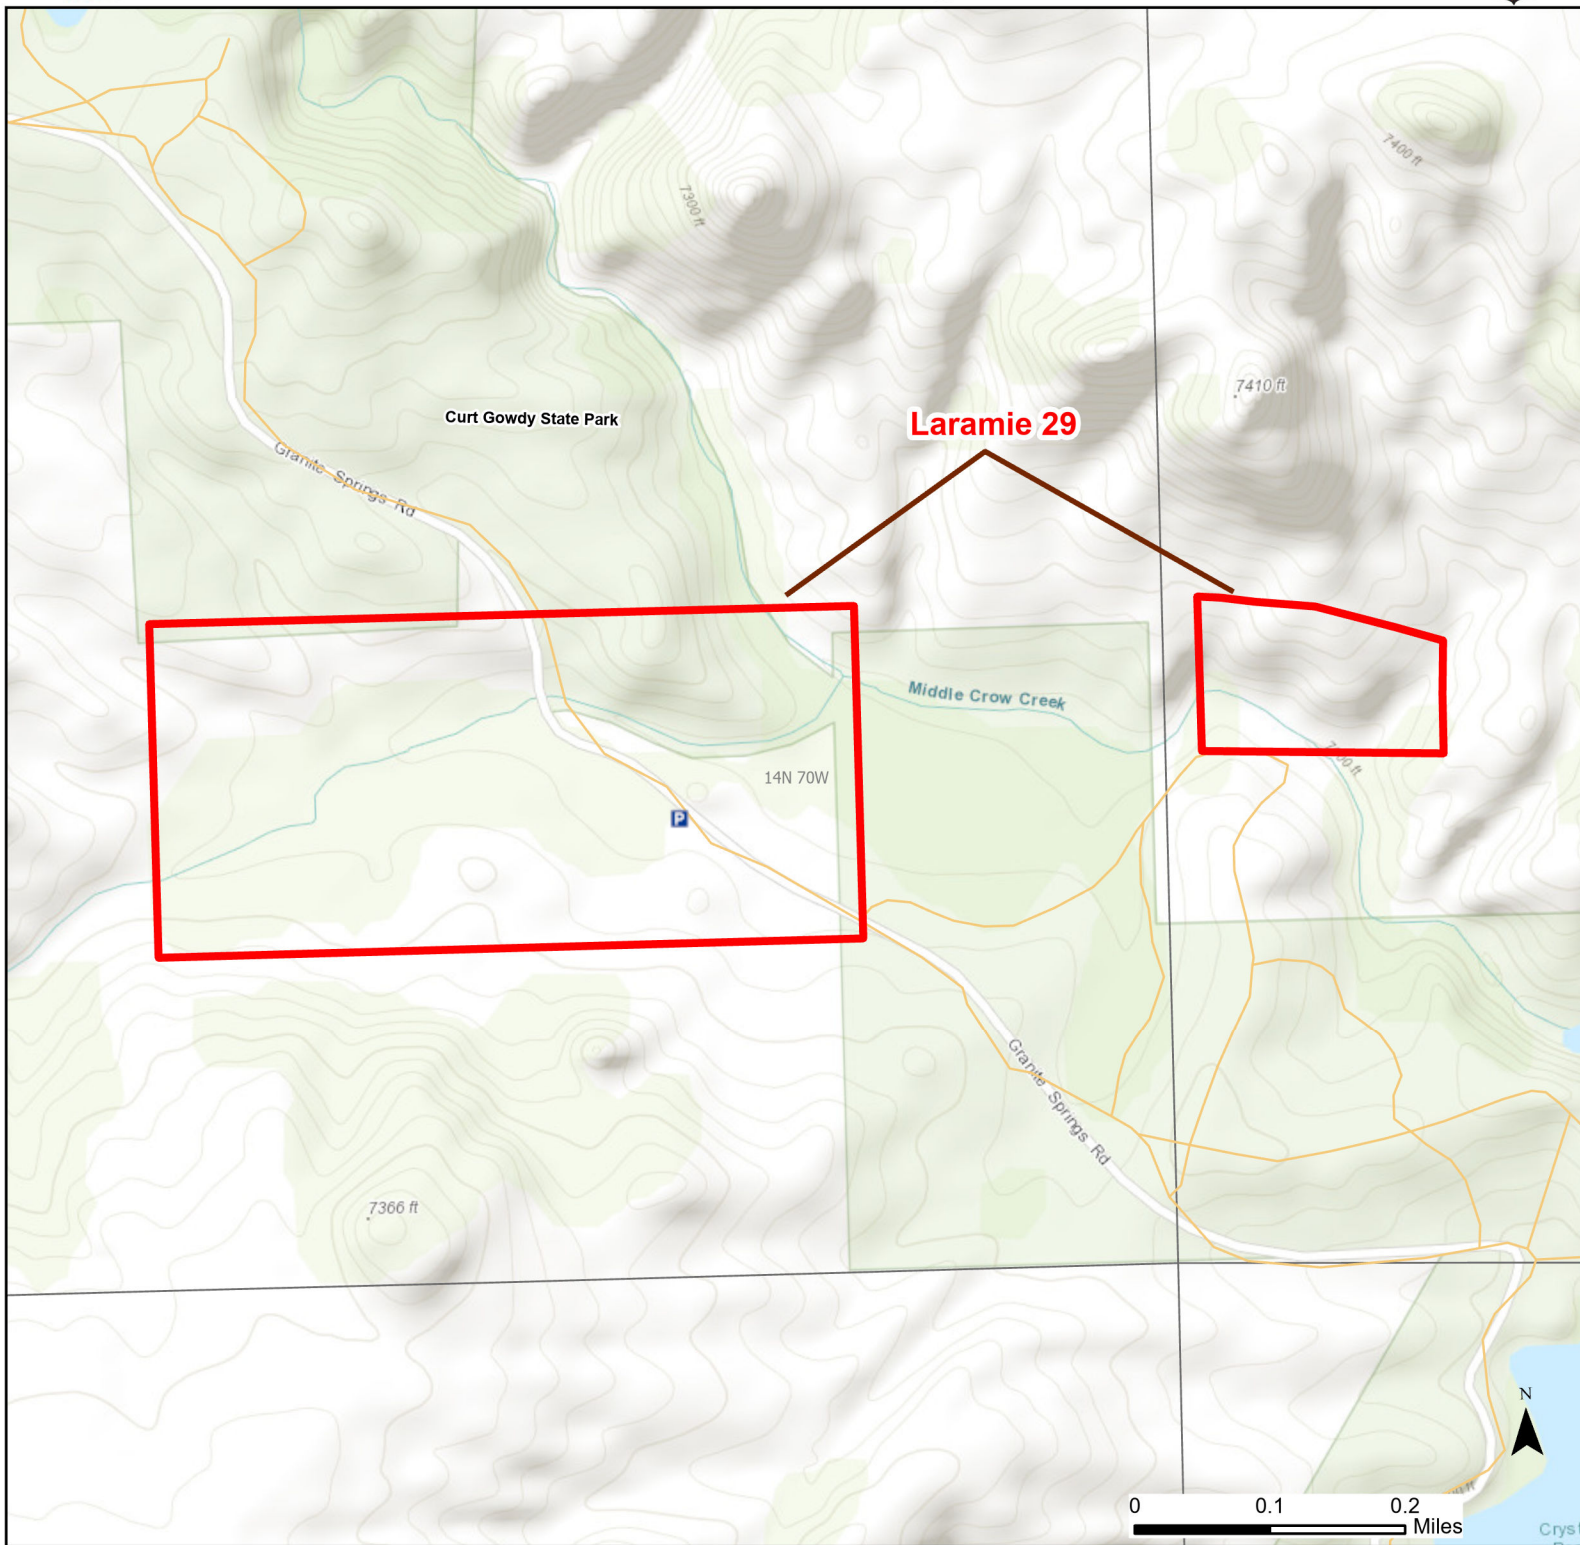

Laramie 29 Walk-in Hunting Area

Access Dates:
09/01 - 11/30
2024 Hunt Season

Parking	Closed Road	Boundary	Limited Range Weapons and Archery	State
Road Closed	WIA Use Only	Archery Only	Other	DOD
Coupon Box	Roads	County Boundaries	CLOSED	BLM
Gate	Open Road			Forest Service
Special Conditions Apply				Wyoming Game & Fish Dept.
				Private

Species allowed to hunt: Antlerless Deer

Rules: Antlerless deer hunting only. Archery hunting only. Archers must wear fluorescent orange during the firearm season.

This map is for visual use, assistance and general location only, does not represent a survey, and is not to be used for legal conveyance. Hunt Area boundaries are approximate, consult Game and Fish Hunting Regulations for descriptions and restrictions. Access to these private lands for any commercial activity must be gained by contacting the individual landowner(s) directly.