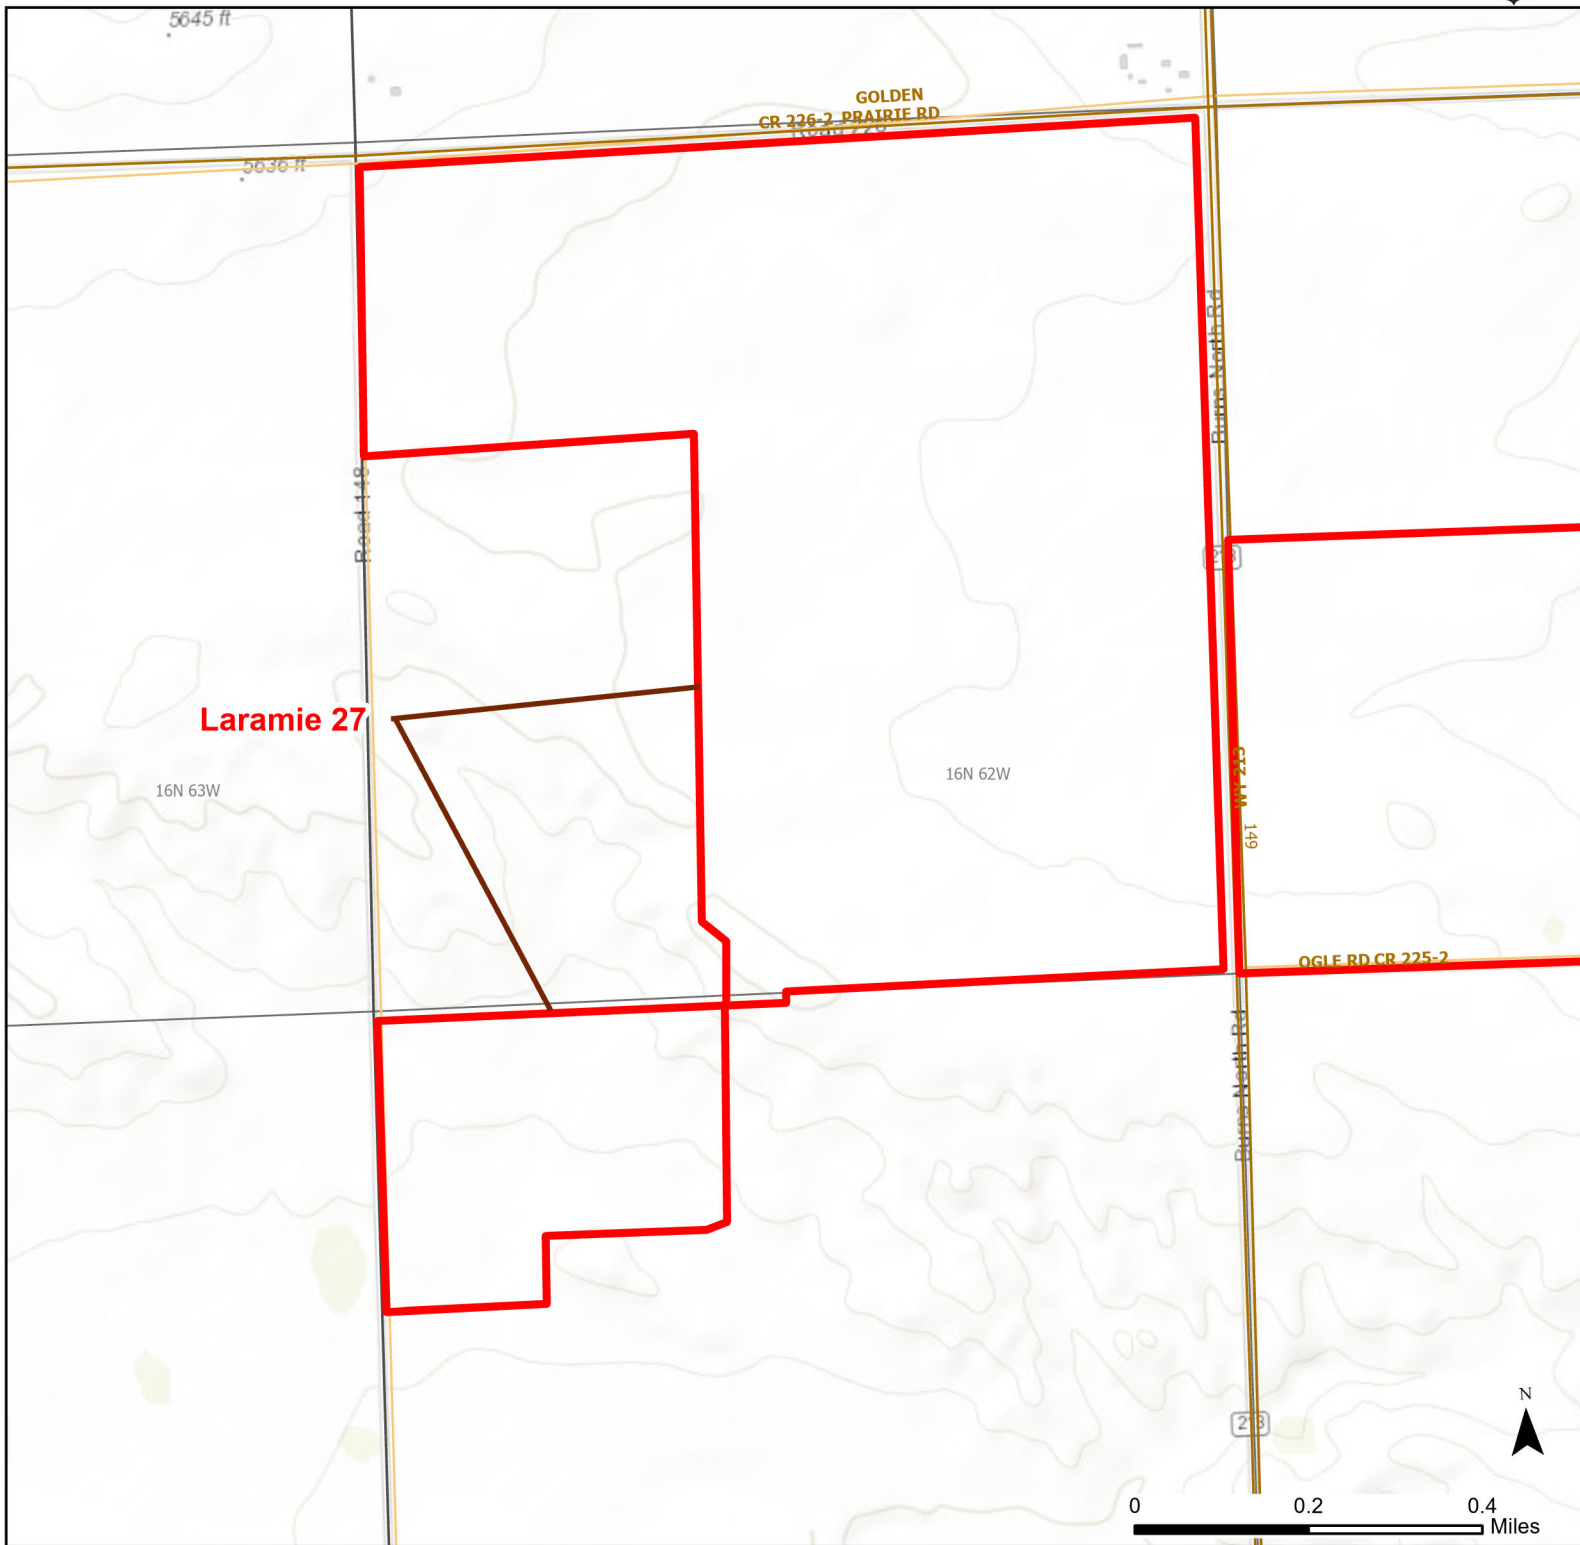

Laramie 27 Walk-in Hunting Area

Access Dates:
09/01 - 03/01
2024 Hunt Season

Parking	Closed Road	Boundary	Limited Range Weapons and Archery	State
Road Closed	WIA Use Only	Archery Only	Other	DOD
Coupon Box	Roads	County Boundaries	CLOSED	BLM
Gate				Forest Service
Open Road				Wyoming Game & Fish Dept.
Special Conditions Apply				Private

Species allowed to hunt: Pheasant, Sharp tail Grouse, Dove, Rabbit, Antelope, Deer

Rules: Portable blinds may be used on a daily basis. Blinds must have owner's name and contact info affixed and may not be left in the field overnight.

This map is for visual use, assistance and general location only, does not represent a survey, and is not to be used for legal conveyance. Hunt Area boundaries are approximate, consult Game and Fish Hunting Regulations for descriptions and restrictions. Access to these private lands for any commercial activity must be gained by contacting the individual landowner(s) directly.