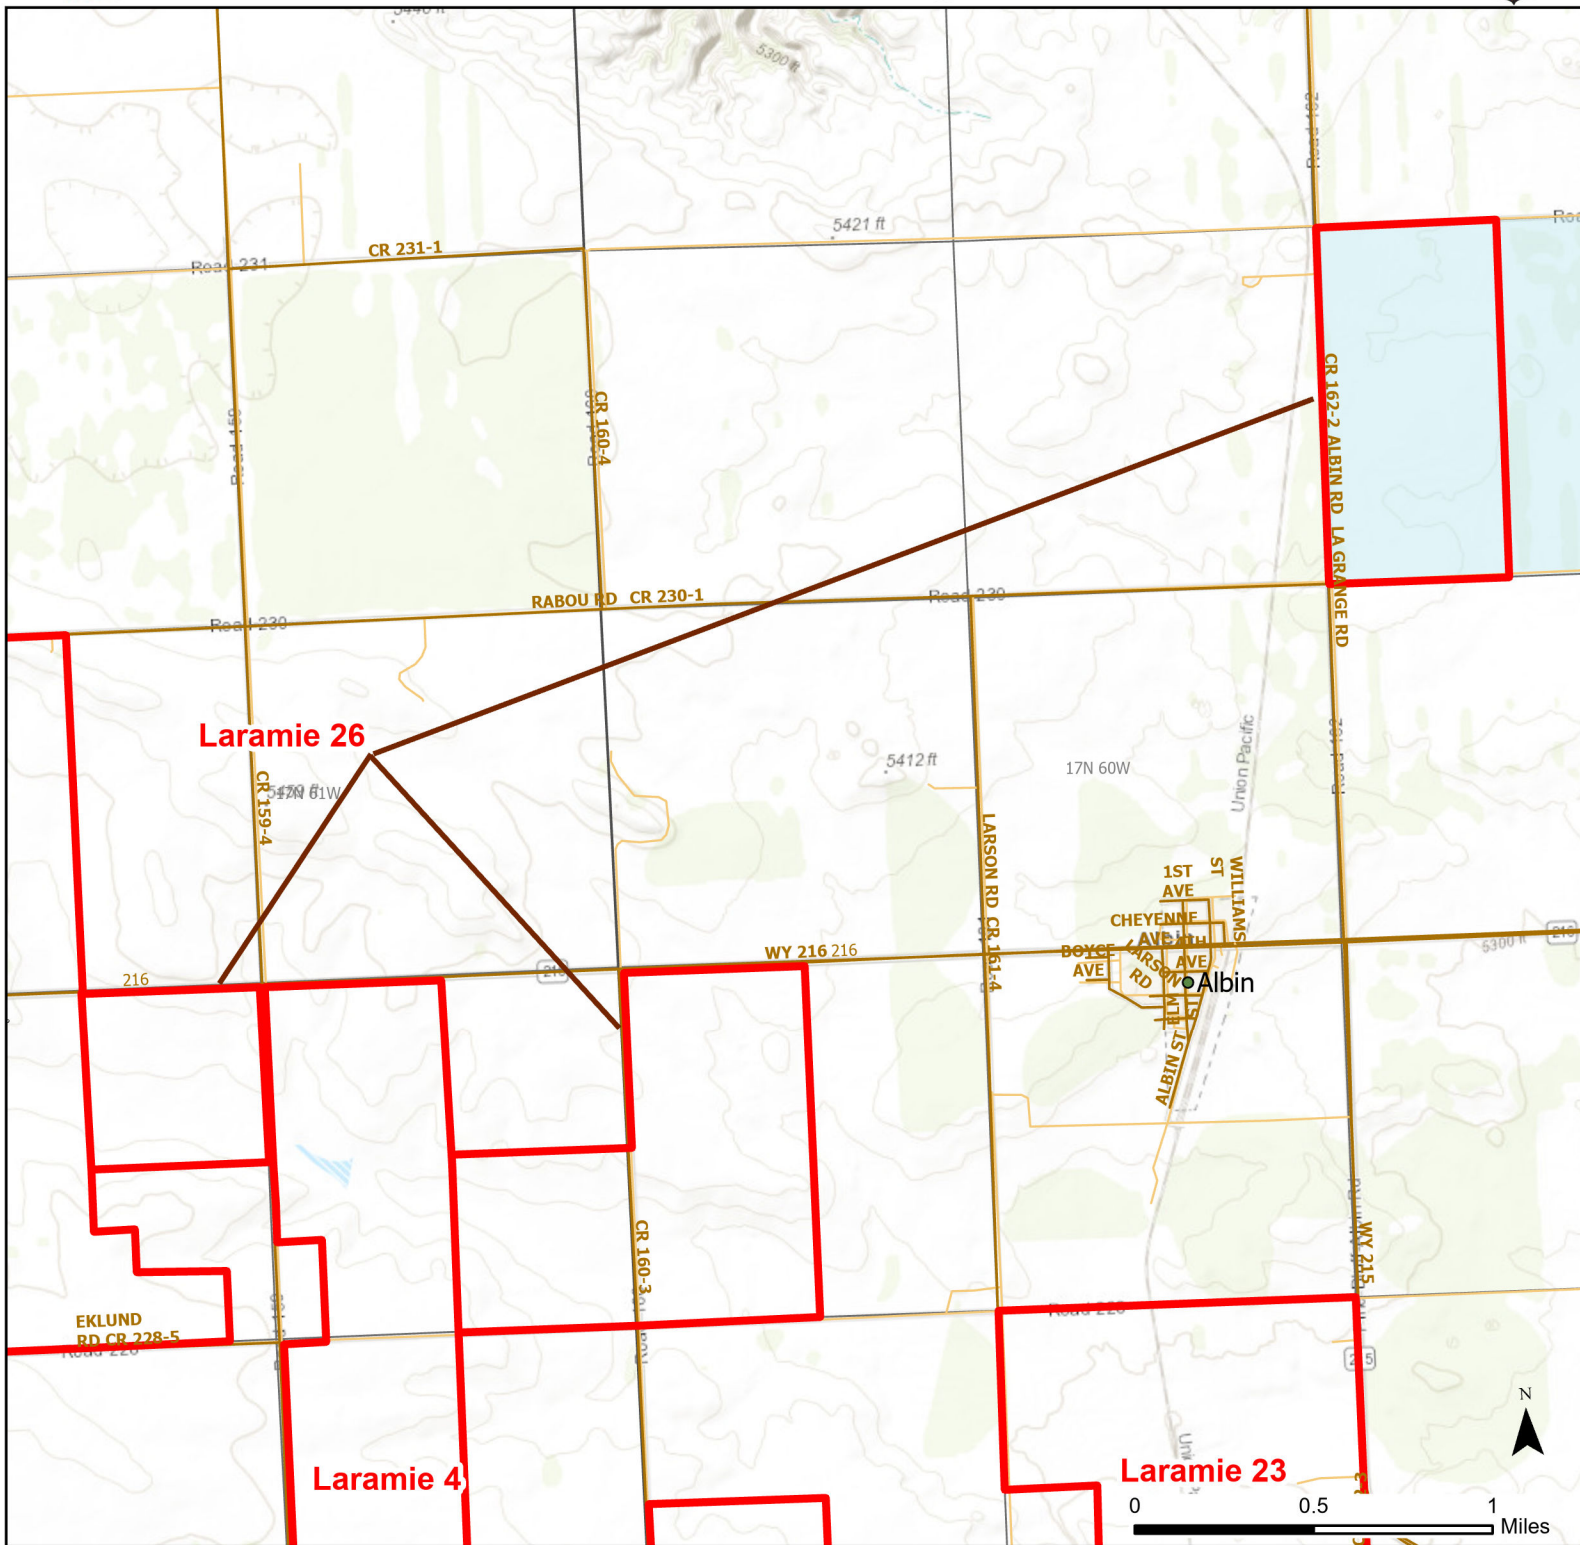

# Laramie 26 Walk-in Hunting Area

Access Dates:  
08/15 - 12/31  
2024 Hunt Season

Parking	Closed Road	Boundary	Limited Range Weapons and Archery	State
Road Closed	WIA Use Only	Archery Only	Other	DOD
Coupon Box	Roads	County Boundaries	CLOSED	BLM
Gate	Open Road			Forest Service
Special Conditions Apply				Wyoming Game & Fish Dept.
				Private

Species allowed to hunt: Pheasant, Sharp tail Grouse, Doves, Rabbit, Antelope

Rules: Portable blinds may be used on a daily basis. Blinds must have owner's name and contact info affixed and may not be left in the field overnight. Predator hunting allowed during daylight hours only.

This map is for visual use, assistance and general location only, does not represent a survey, and is not to be used for legal conveyance. Hunt Area boundaries are approximate, consult Game and Fish Hunting Regulations for descriptions and restrictions. Access to these private lands for any commercial activity must be gained by contacting the individual landowner(s) directly.