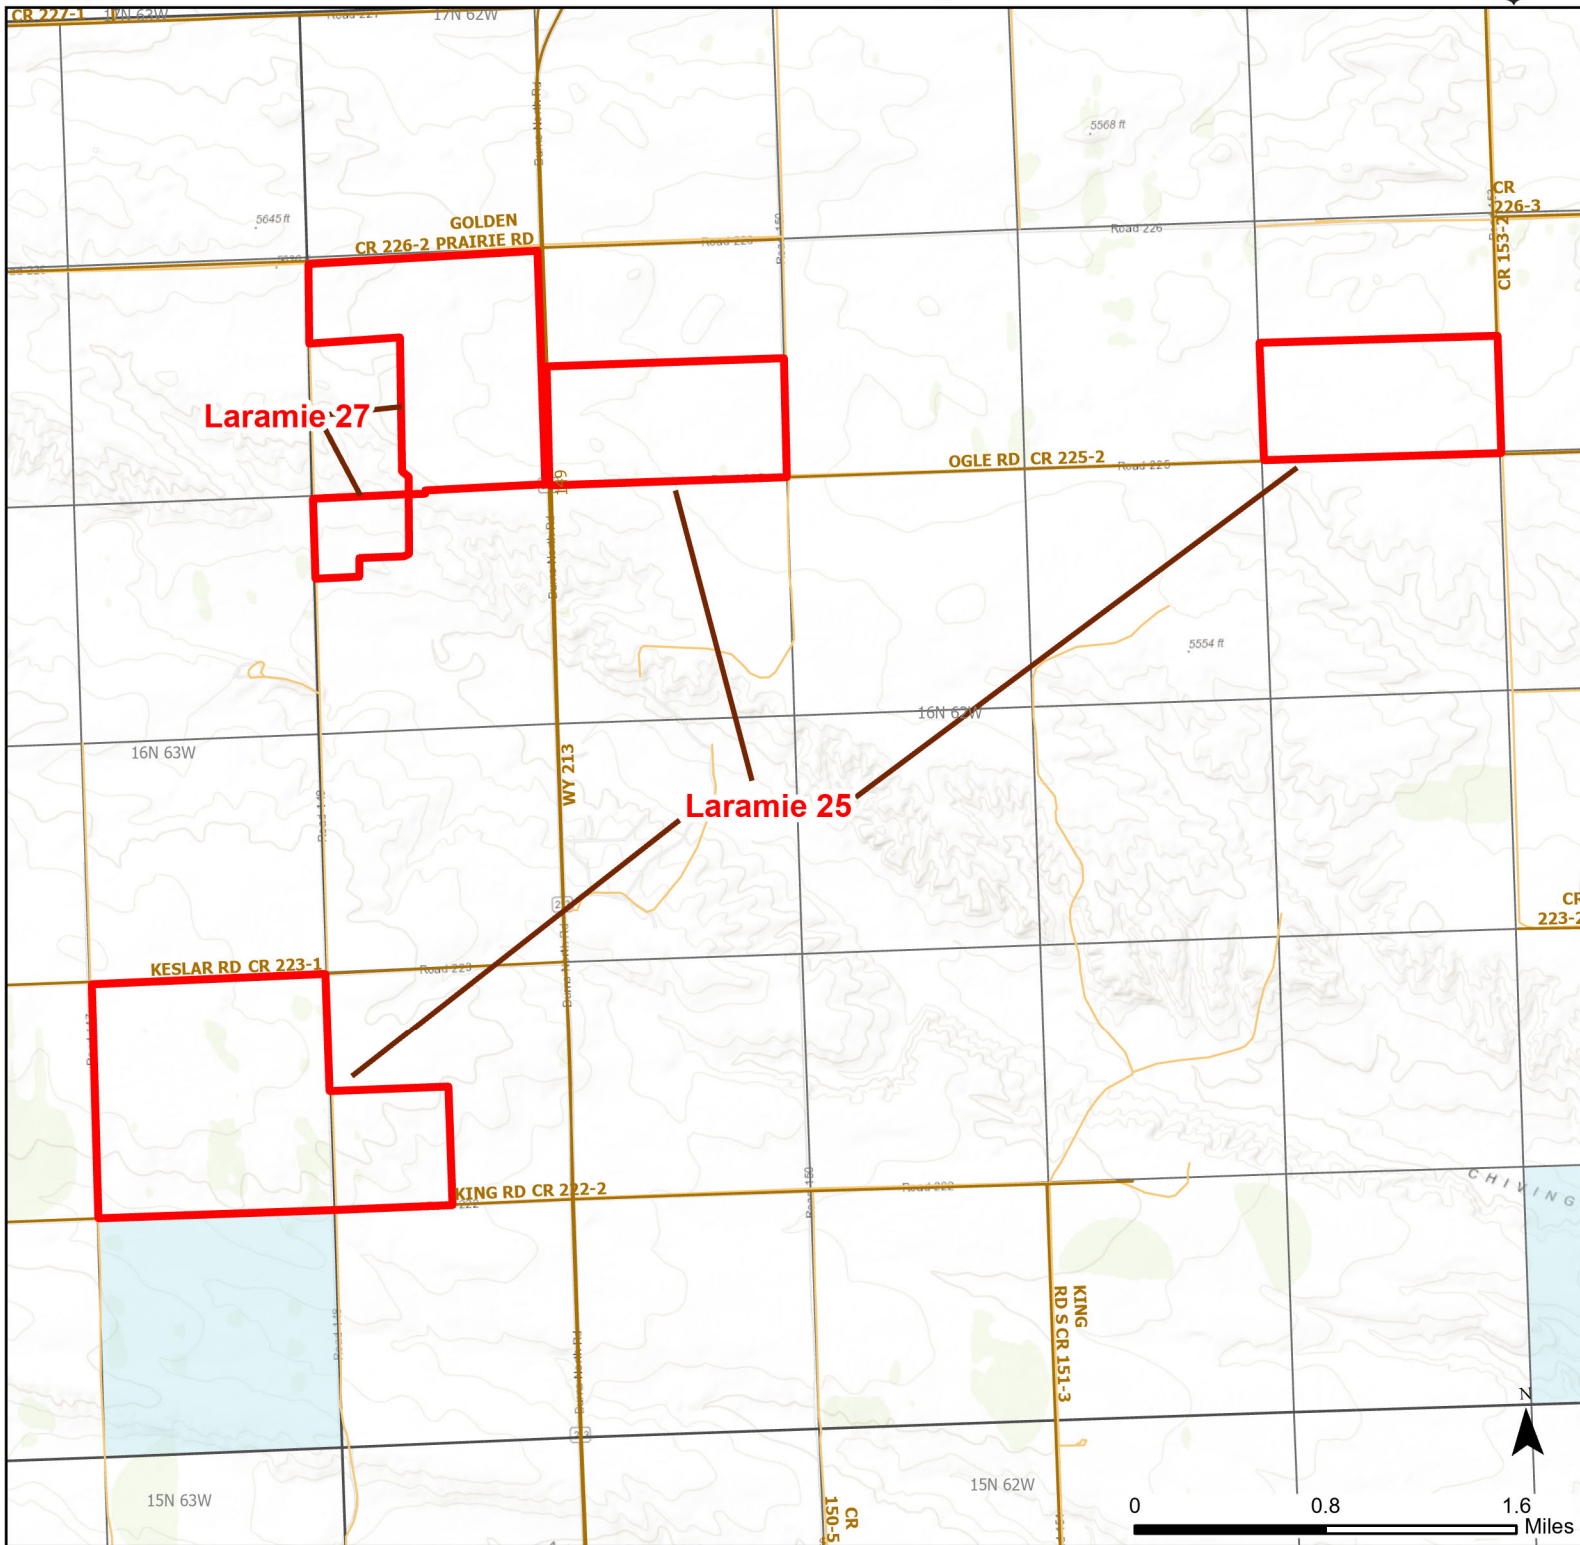

Laramie 25 Walk-in Hunting Area

Access Dates:
08/15 - 12/31
2024 Hunt Season

Parking	Closed Road	Boundary	Limited Range Weapons and Archery	State
Road Closed	WIA Use Only	Archery Only	Other	DOD
Coupon Box	Roads	CLOSED		BLM
Gate	County Boundaries			Forest Service
Open Road				Wyoming Game & Fish Dept.
Special Conditions Apply				Private

Species allowed to hunt: Dove, Antelope, Deer

Rules:

This map is for visual use, assistance and general location only, does not represent a survey, and is not to be used for legal conveyance. Hunt Area boundaries are approximate, consult Game and Fish Hunting Regulations for descriptions and restrictions. Access to these private lands for any commercial activity must be gained by contacting the individual landowner(s) directly.