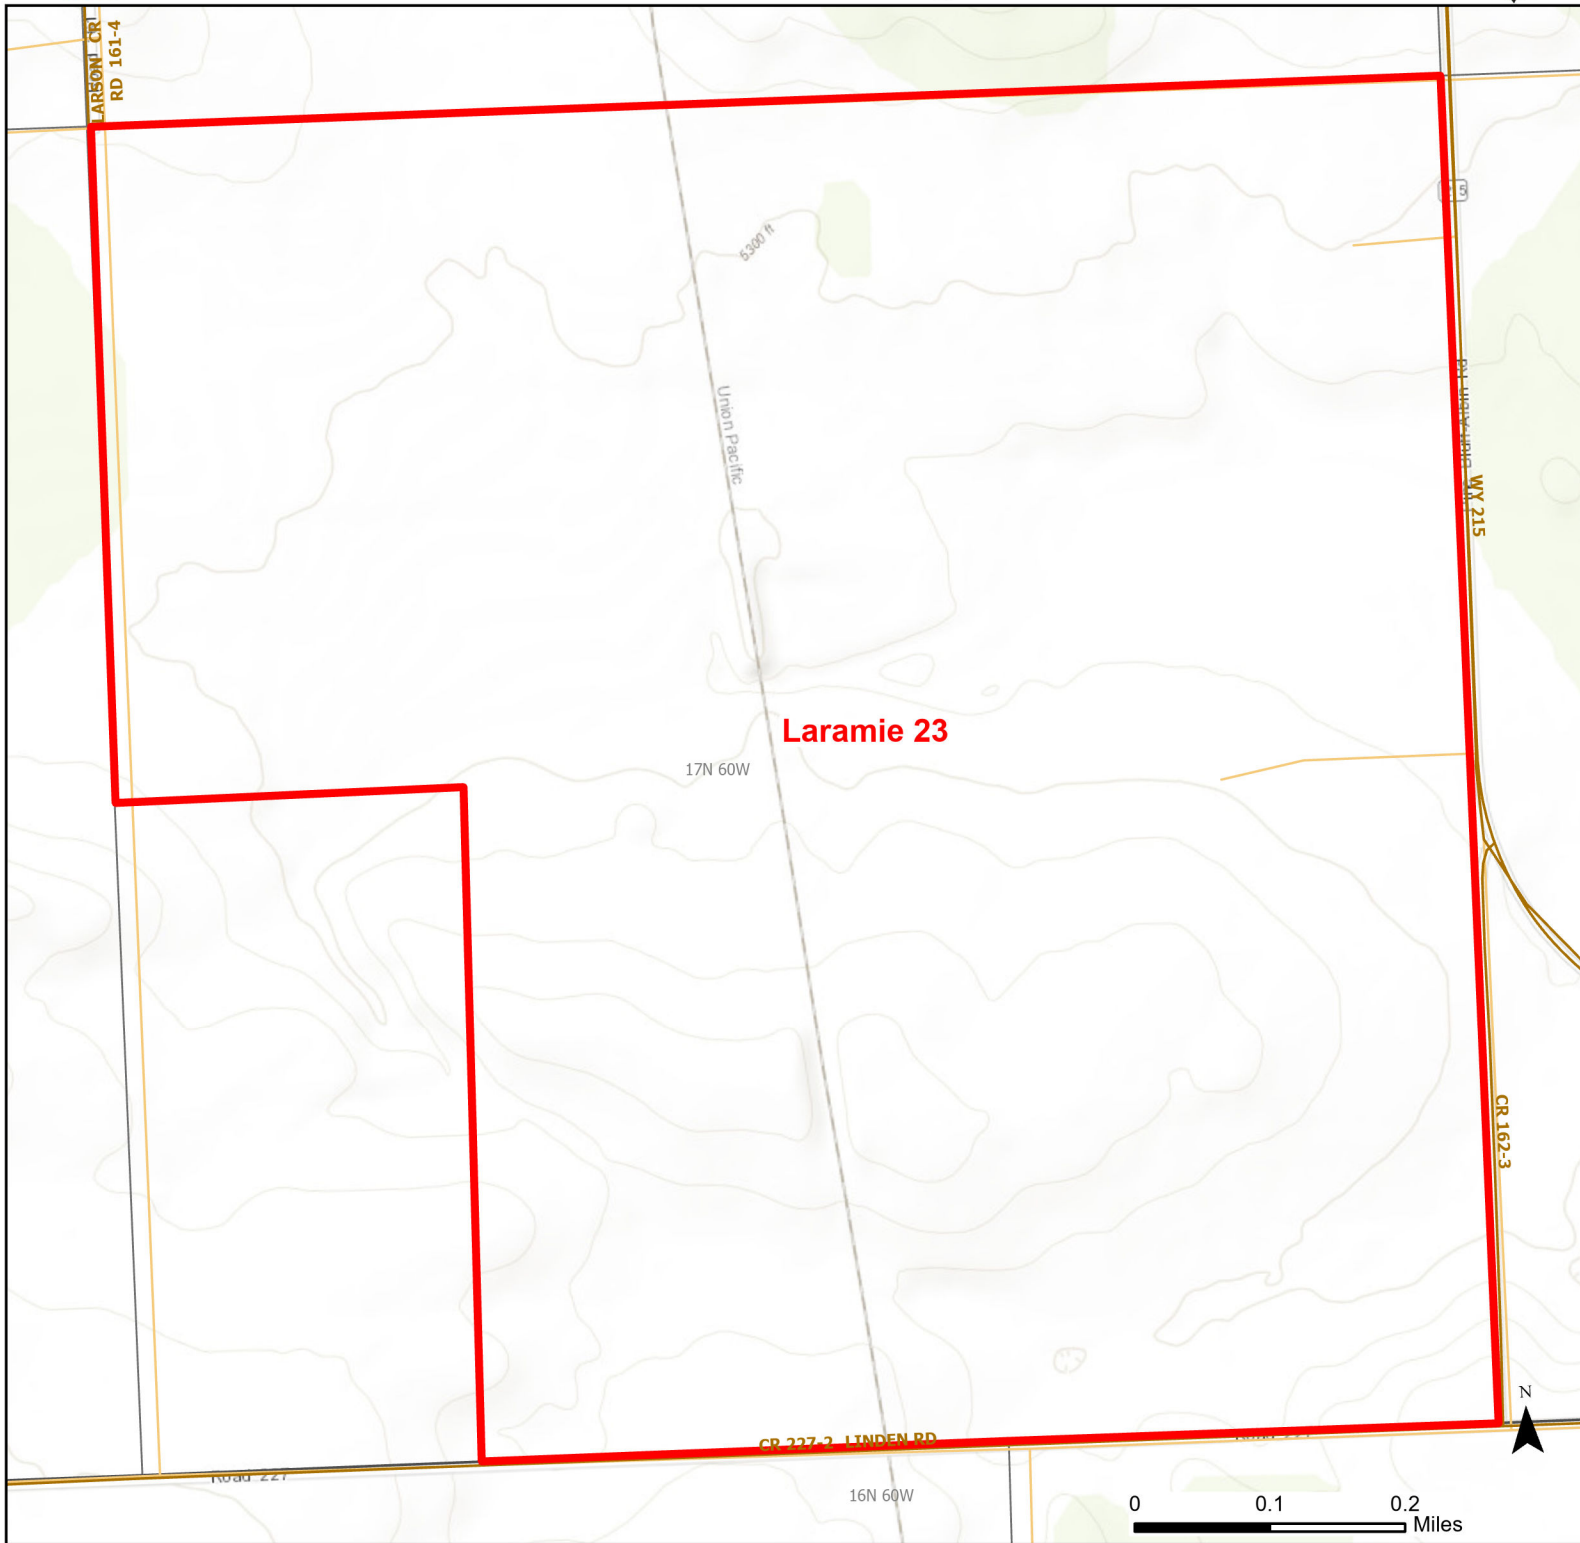

Laramie 23 Walk-in Hunting Area

Access Dates:
09/01 - 12/31
2024 Hunt Season

Parking	Closed Road	Boundary	Limited Range Weapons and Archery	State
Road Closed	WIA Use Only	Archery Only	Other	DOD
Coupon Box	Roads			BLM
Gate	County Boundaries			Forest Service
Open Road			CLOSED	Wyoming Game & Fish Dept.
Special Conditions Apply				Private

Species allowed to hunt: Pheasant, Sharp tail Grouse, Dove

Rules:

This map is for visual use, assistance and general location only, does not represent a survey, and is not to be used for legal conveyance. Hunt Area boundaries are approximate, consult Game and Fish Hunting Regulations for descriptions and restrictions. Access to these private lands for any commercial activity must be gained by contacting the individual landowner(s) directly.