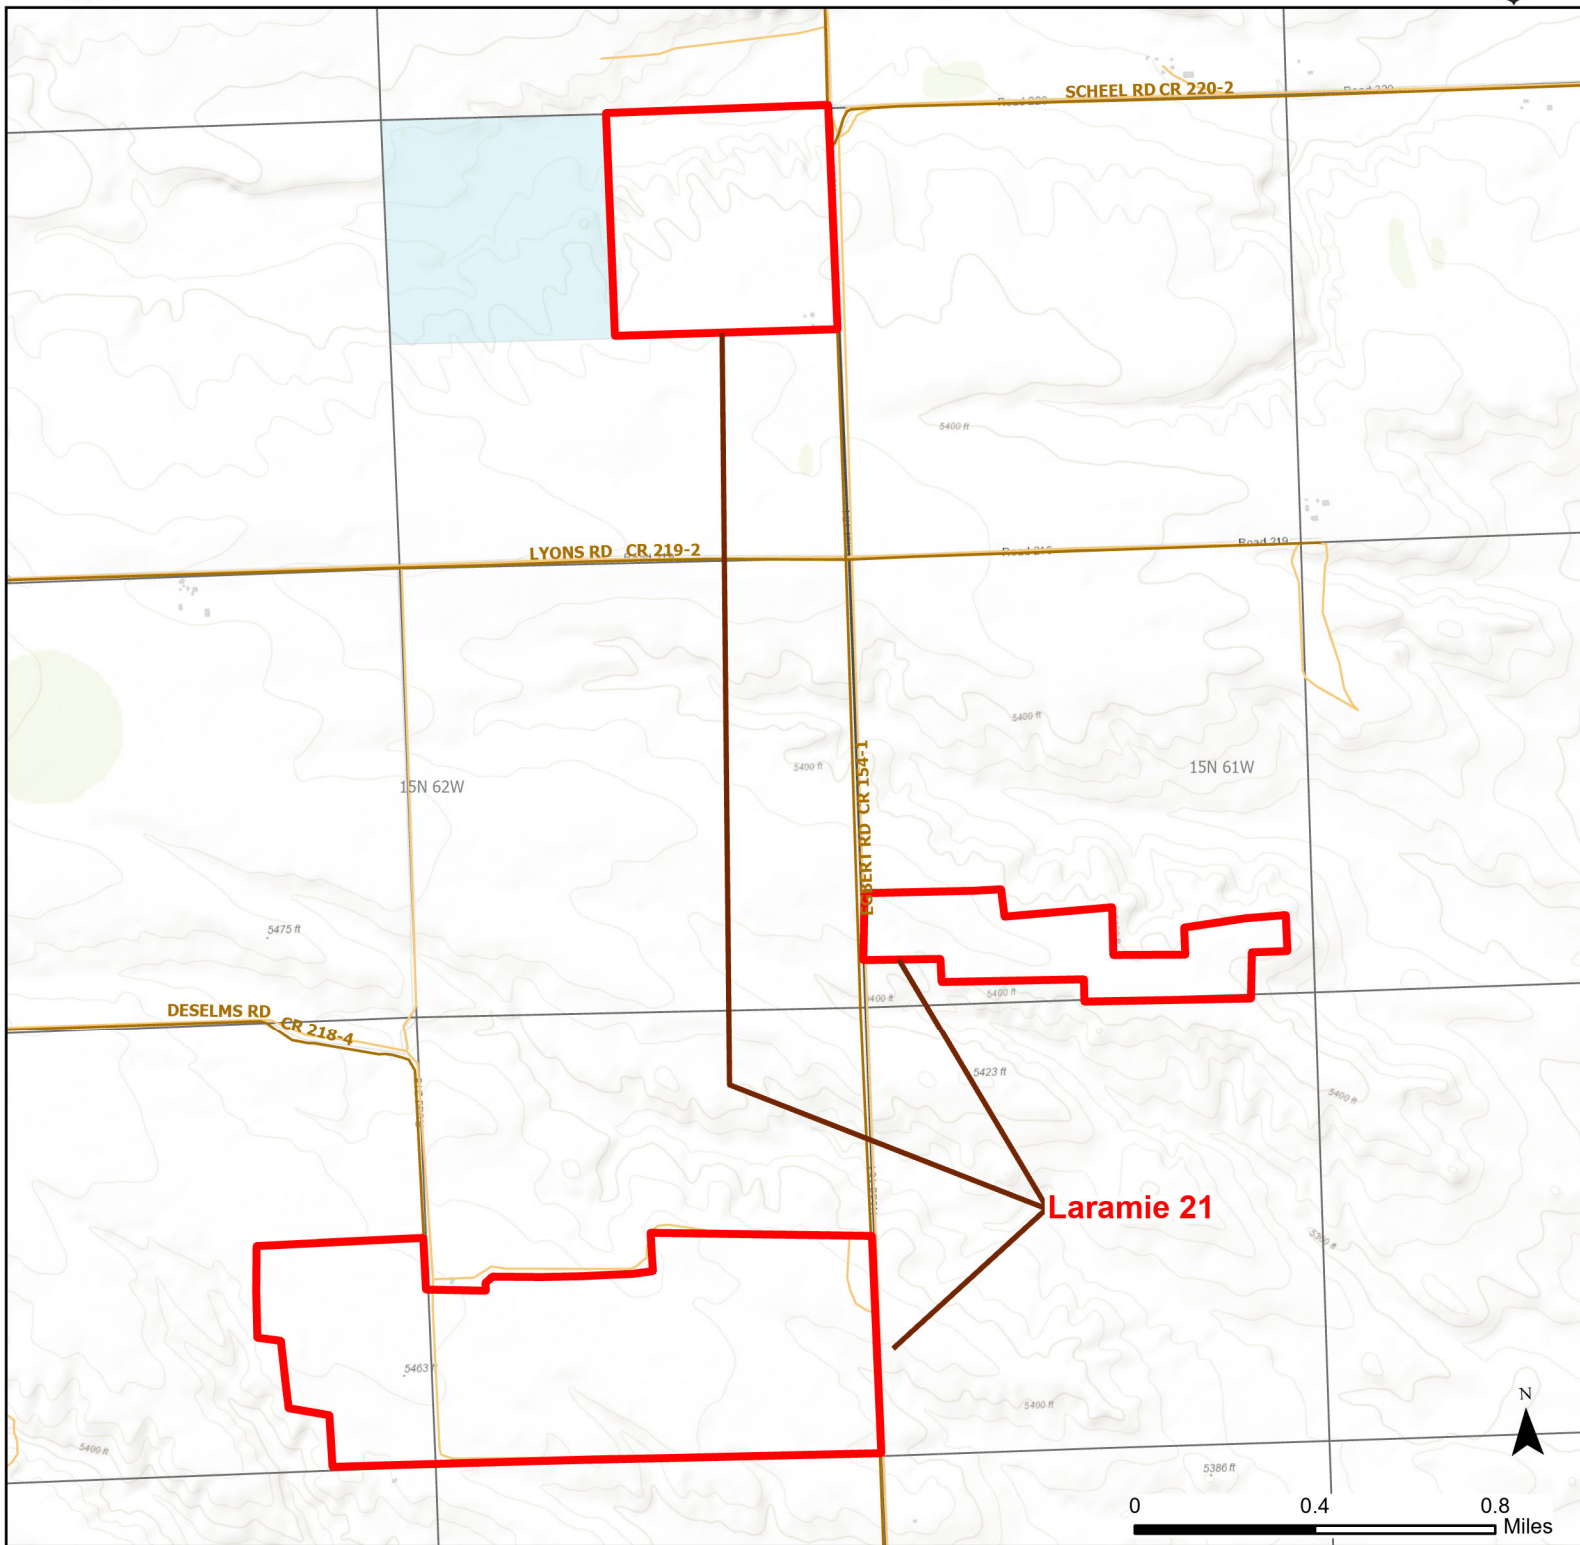

Laramie 21 Walk-in Hunting Area

Access Dates:
09/01 - 12/31
2024 Hunt Season

Parking	Closed Road	Boundary	Limited Range Weapons and Archery	State
Road Closed	WIA Use Only	Archery Only	Other	DOD
Coupon Box	Roads	County Boundaries	CLOSED	BLM
Gate	Open Road			Forest Service
Special Conditions Apply				Wyoming Game & Fish Dept.
				Private

Species allowed to hunt: Pheasant, Sharp tail Grouse, Dove, Rabbit, Antelope, Deer

Rules:

This map is for visual use, assistance and general location only, does not represent a survey, and is not to be used for legal conveyance. Hunt Area boundaries are approximate, consult Game and Fish Hunting Regulations for descriptions and restrictions. Access to these private lands for any commercial activity must be gained by contacting the individual landowner(s) directly.