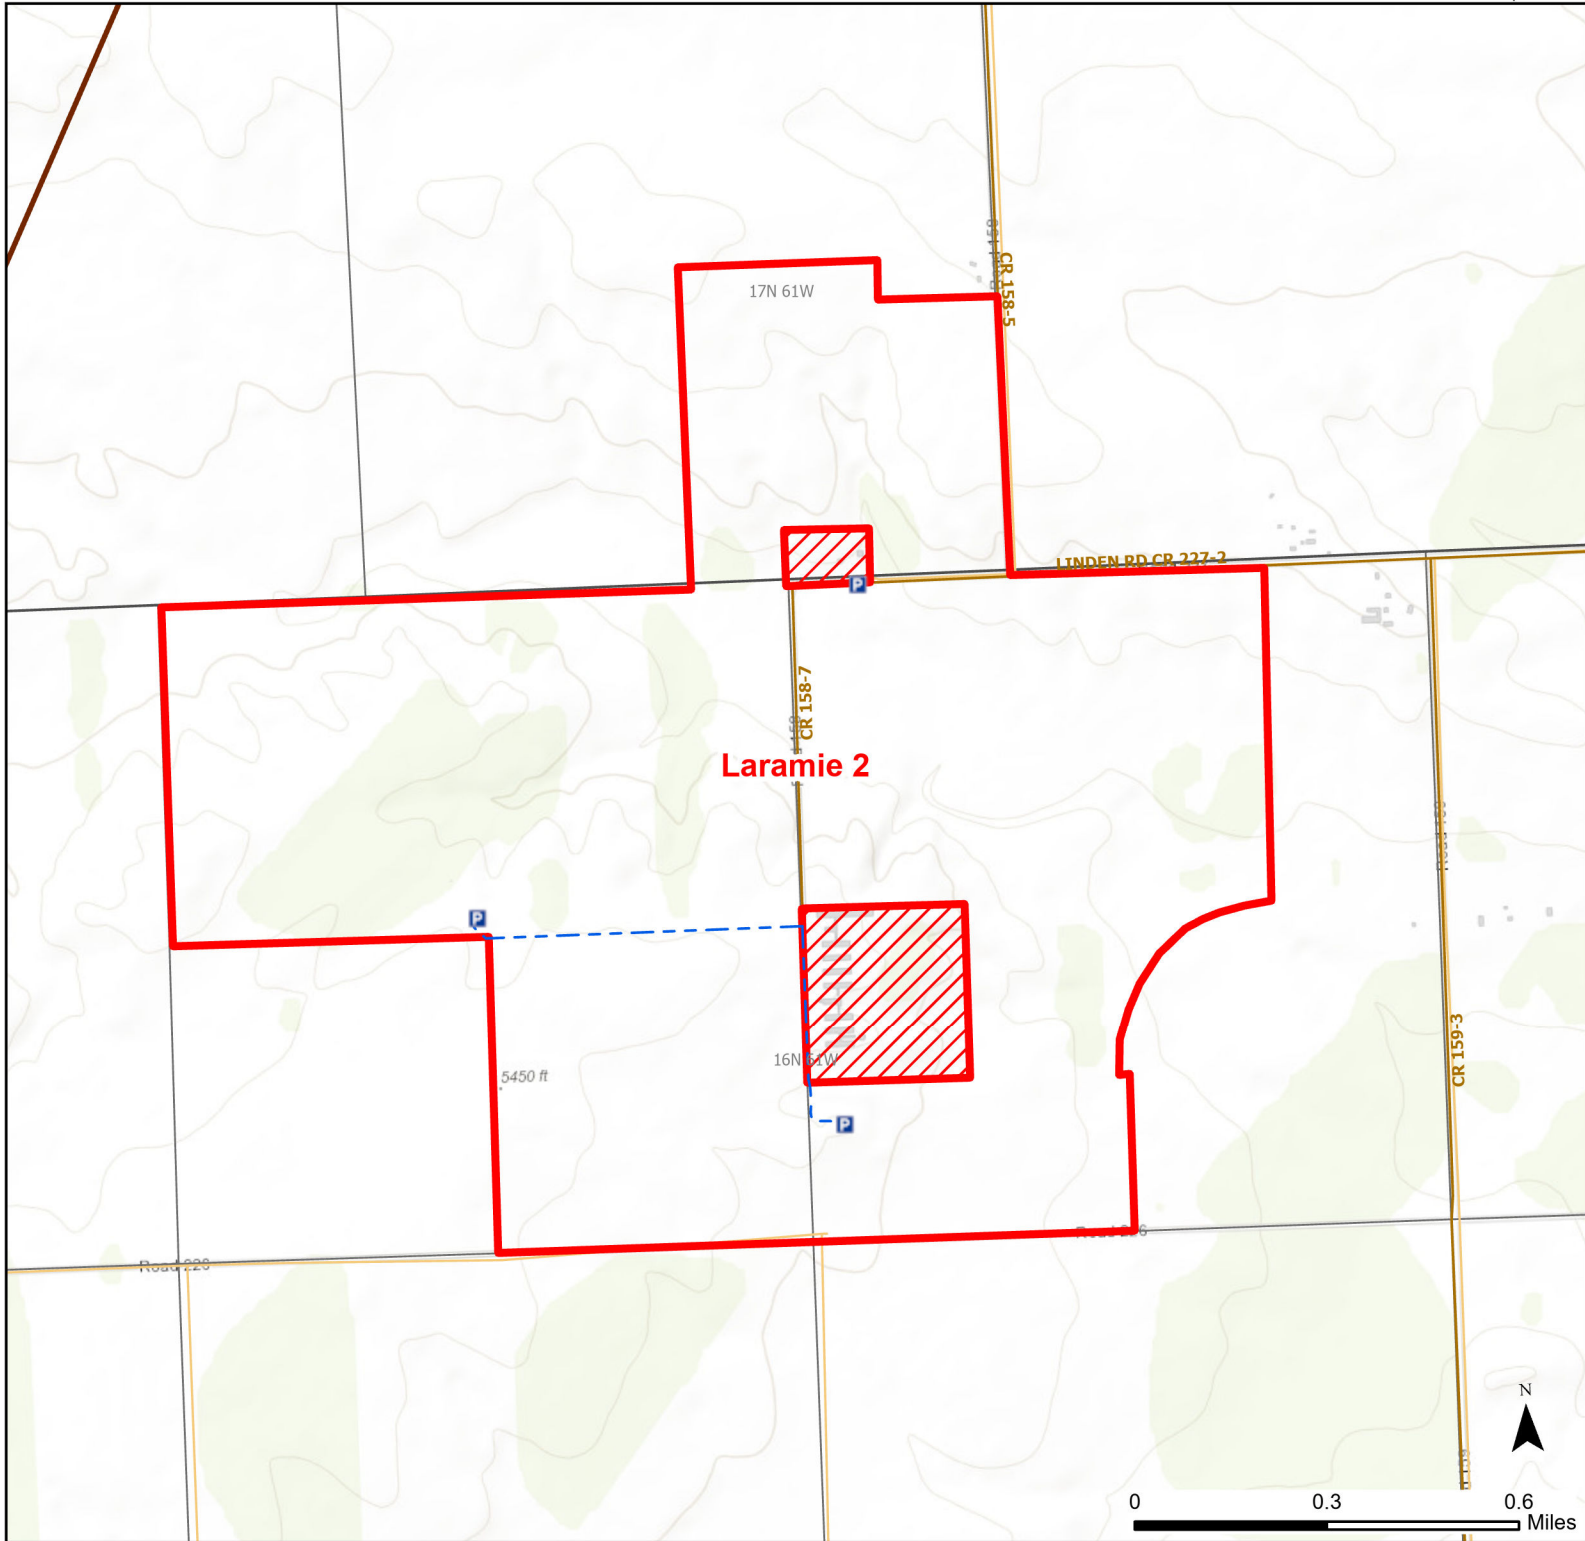

Laramie 2 Walk-in Hunting Area

Access Dates:
11/01 - 12/31
2024 Hunt Season

Parking	Closed Road	Boundary	Limited Range Weapons and Archery	State
Road Closed	WIA Use Only	Archery Only	Other	DOD
Coupon Box	Roads	County Boundaries	CLOSED	BLM
Gate	County Boundaries			Forest Service
Open Road				Wyoming Game & Fish Dept.
Special Conditions Apply				Private

Species allowed to hunt: Pheasant, Doves, Sharp-tailed grouse

Rules:

This map is for visual use, assistance and general location only, does not represent a survey, and is not to be used for legal conveyance. Hunt Area boundaries are approximate, consult Game and Fish Hunting Regulations for descriptions and restrictions. Access to these private lands for any commercial activity must be gained by contacting the individual landowner(s) directly.