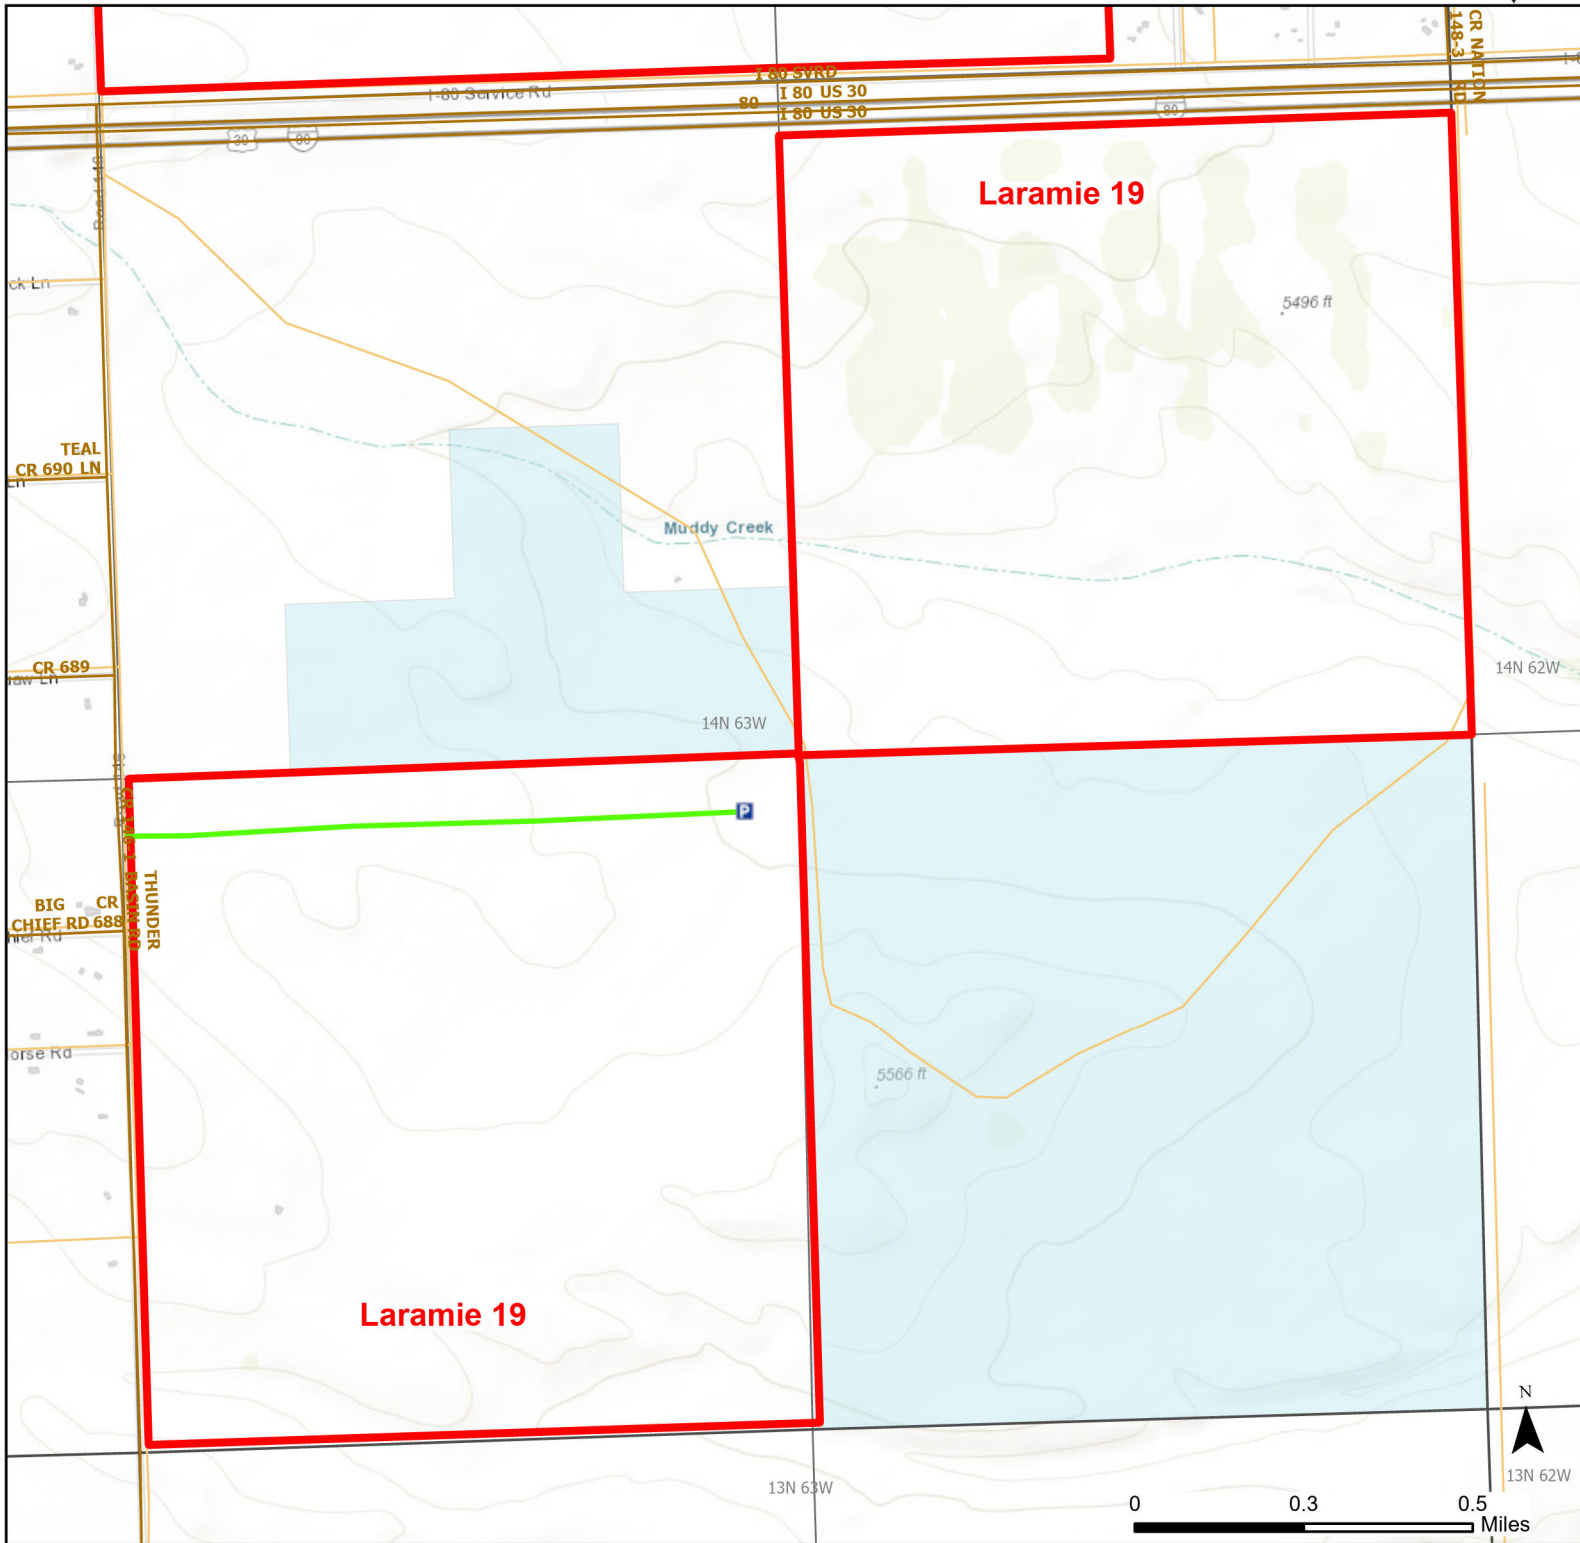

Laramie 19 Walk-in Hunting Area

Access Dates:
09/01 - 12/31
2024 Hunt Season

Parking	Closed Road	Boundary	Limited Range Weapons and Archery	State
Road Closed	WIA Use Only	Archery Only	Other	DOD
Coupon Box	Roads	CLOSED	BLM	Forest Service
Gate	County Boundaries		Wyoming Game & Fish Dept.	Private
Open Road				
Special Conditions Apply				

This map is for visual use, assistance and general location only, does not represent a survey, and is not to be used for legal conveyance. Hunt Area boundaries are approximate, consult Game and Fish Hunting Regulations for descriptions and restrictions. Access to these private lands for any commercial activity must be gained by contacting the individual landowner(s) directly.