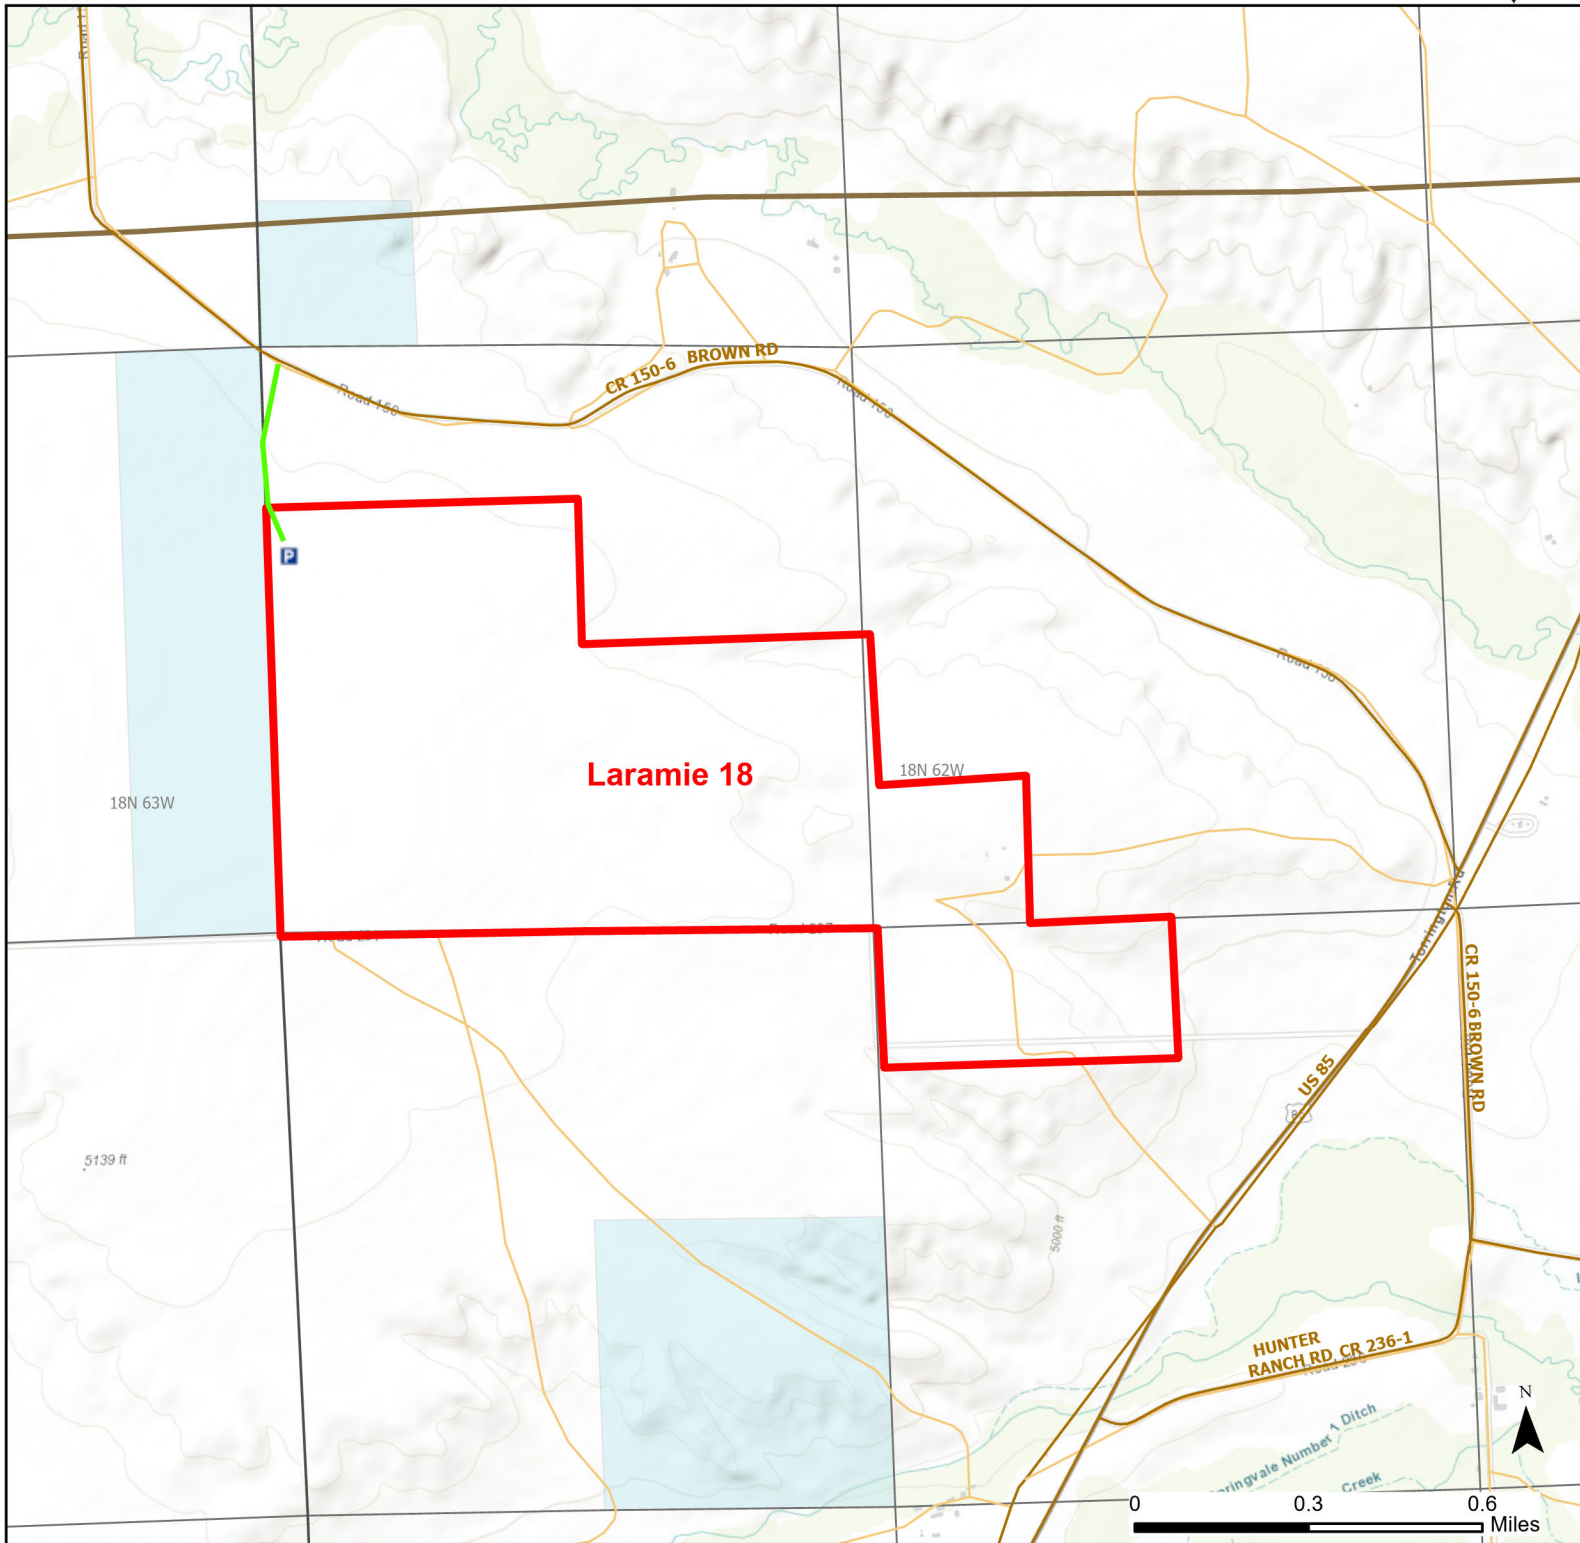

Laramie 18 Walk-in Hunting Area

Access Dates:
08/15 - 12/31
2024 Hunt Season

Parking	Closed Road	Boundary	Limited Range Weapons and Archery	State
Road Closed	WIA Use Only	Archery Only	Other	DOD
Coupon Box	Roads	County Boundaries	CLOSED	BLM
Gate	Open Road			Forest Service
Special Conditions Apply				Wyoming Game & Fish Dept.
				Private

Species allowed to hunt: Dove, Antelope, Deer

Rules:

This map is for visual use, assistance and general location only, does not represent a survey, and is not to be used for legal conveyance. Hunt Area boundaries are approximate, consult Game and Fish Hunting Regulations for descriptions and restrictions. Access to these private lands for any commercial activity must be gained by contacting the individual landowner(s) directly.