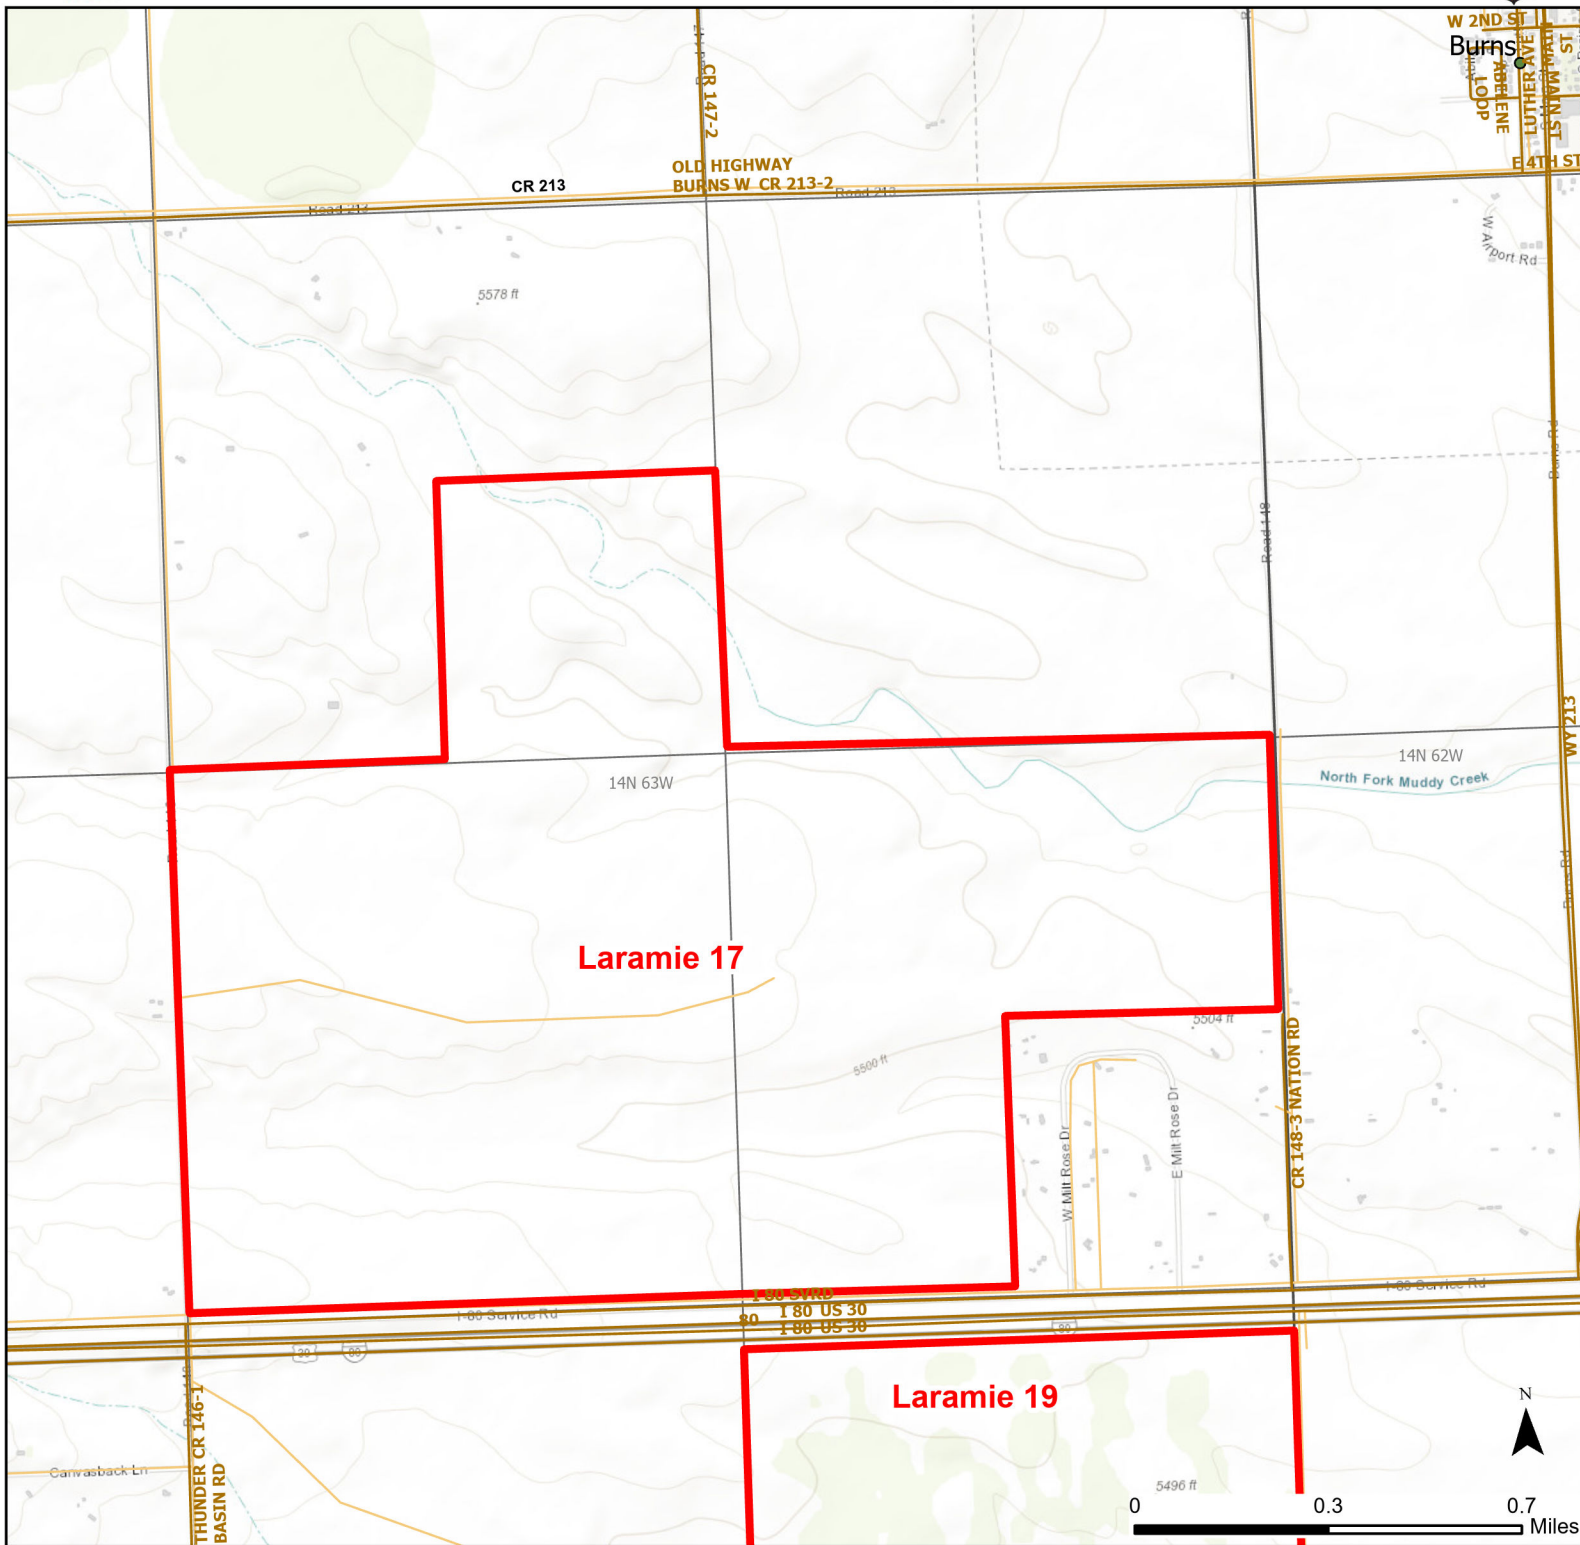

Laramie 17 Walk-in Hunting Area

Access Dates:
08/15 - 12/31
2024 Hunt Season

Parking	Closed Road	Boundary	Limited Range Weapons and Archery	State
Road Closed	WIA Use Only	Archery Only	Other	DOD
Coupon Box	Roads			BLM
Gate	County Boundaries			Forest Service
Open Road				Wyoming Game & Fish Dept.
Special Conditions Apply			CLOSED	Private

Species allowed to hunt: Antelope

Rules:

This map is for visual use, assistance and general location only, does not represent a survey, and is not to be used for legal conveyance. Hunt Area boundaries are approximate, consult Game and Fish Hunting Regulations for descriptions and restrictions. Access to these private lands for any commercial activity must be gained by contacting the individual landowner(s) directly.