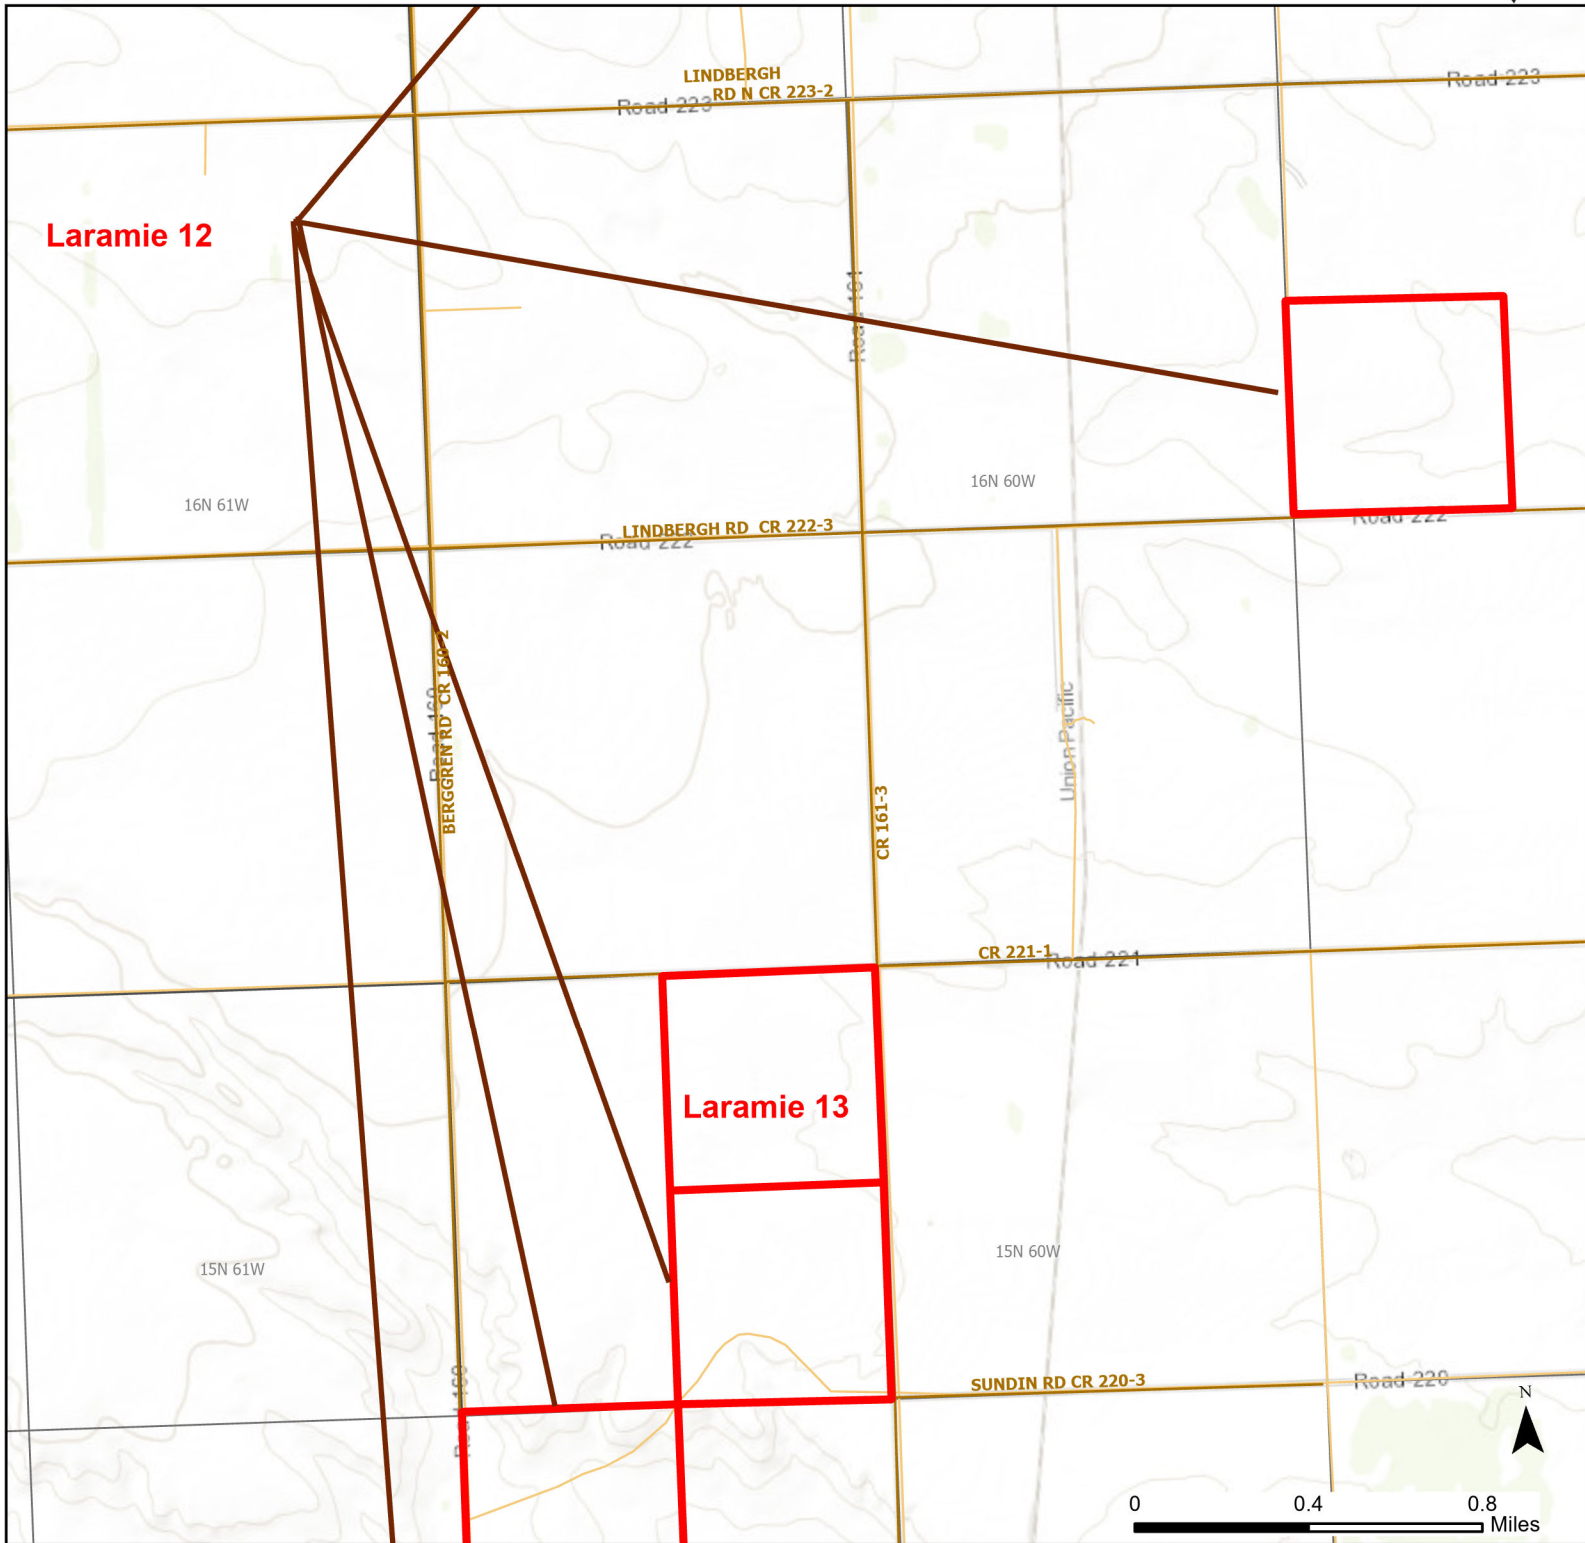

# Laramie 13 Walk-in Hunting Area

Access Dates:  
08/15 - 12/31  
2024 Hunt Season

Parking	Closed Road	Boundary	Limited Range Weapons and Archery	State
Road Closed	WIA Use Only	Archery Only	Other	DOD
Coupon Box	Roads	County Boundaries	CLOSED	BLM
Gate				Forest Service
Open Road				Wyoming Game & Fish Dept.
Special Conditions Apply				Private

Species allowed to hunt: Pheasant, Sharp tail Grouse, Dove, Rabbit, Antelope

Rules:

This map is for visual use, assistance and general location only, does not represent a survey, and is not to be used for legal conveyance. Hunt Area boundaries are approximate, consult Game and Fish Hunting Regulations for descriptions and restrictions. Access to these private lands for any commercial activity must be gained by contacting the individual landowner(s) directly.