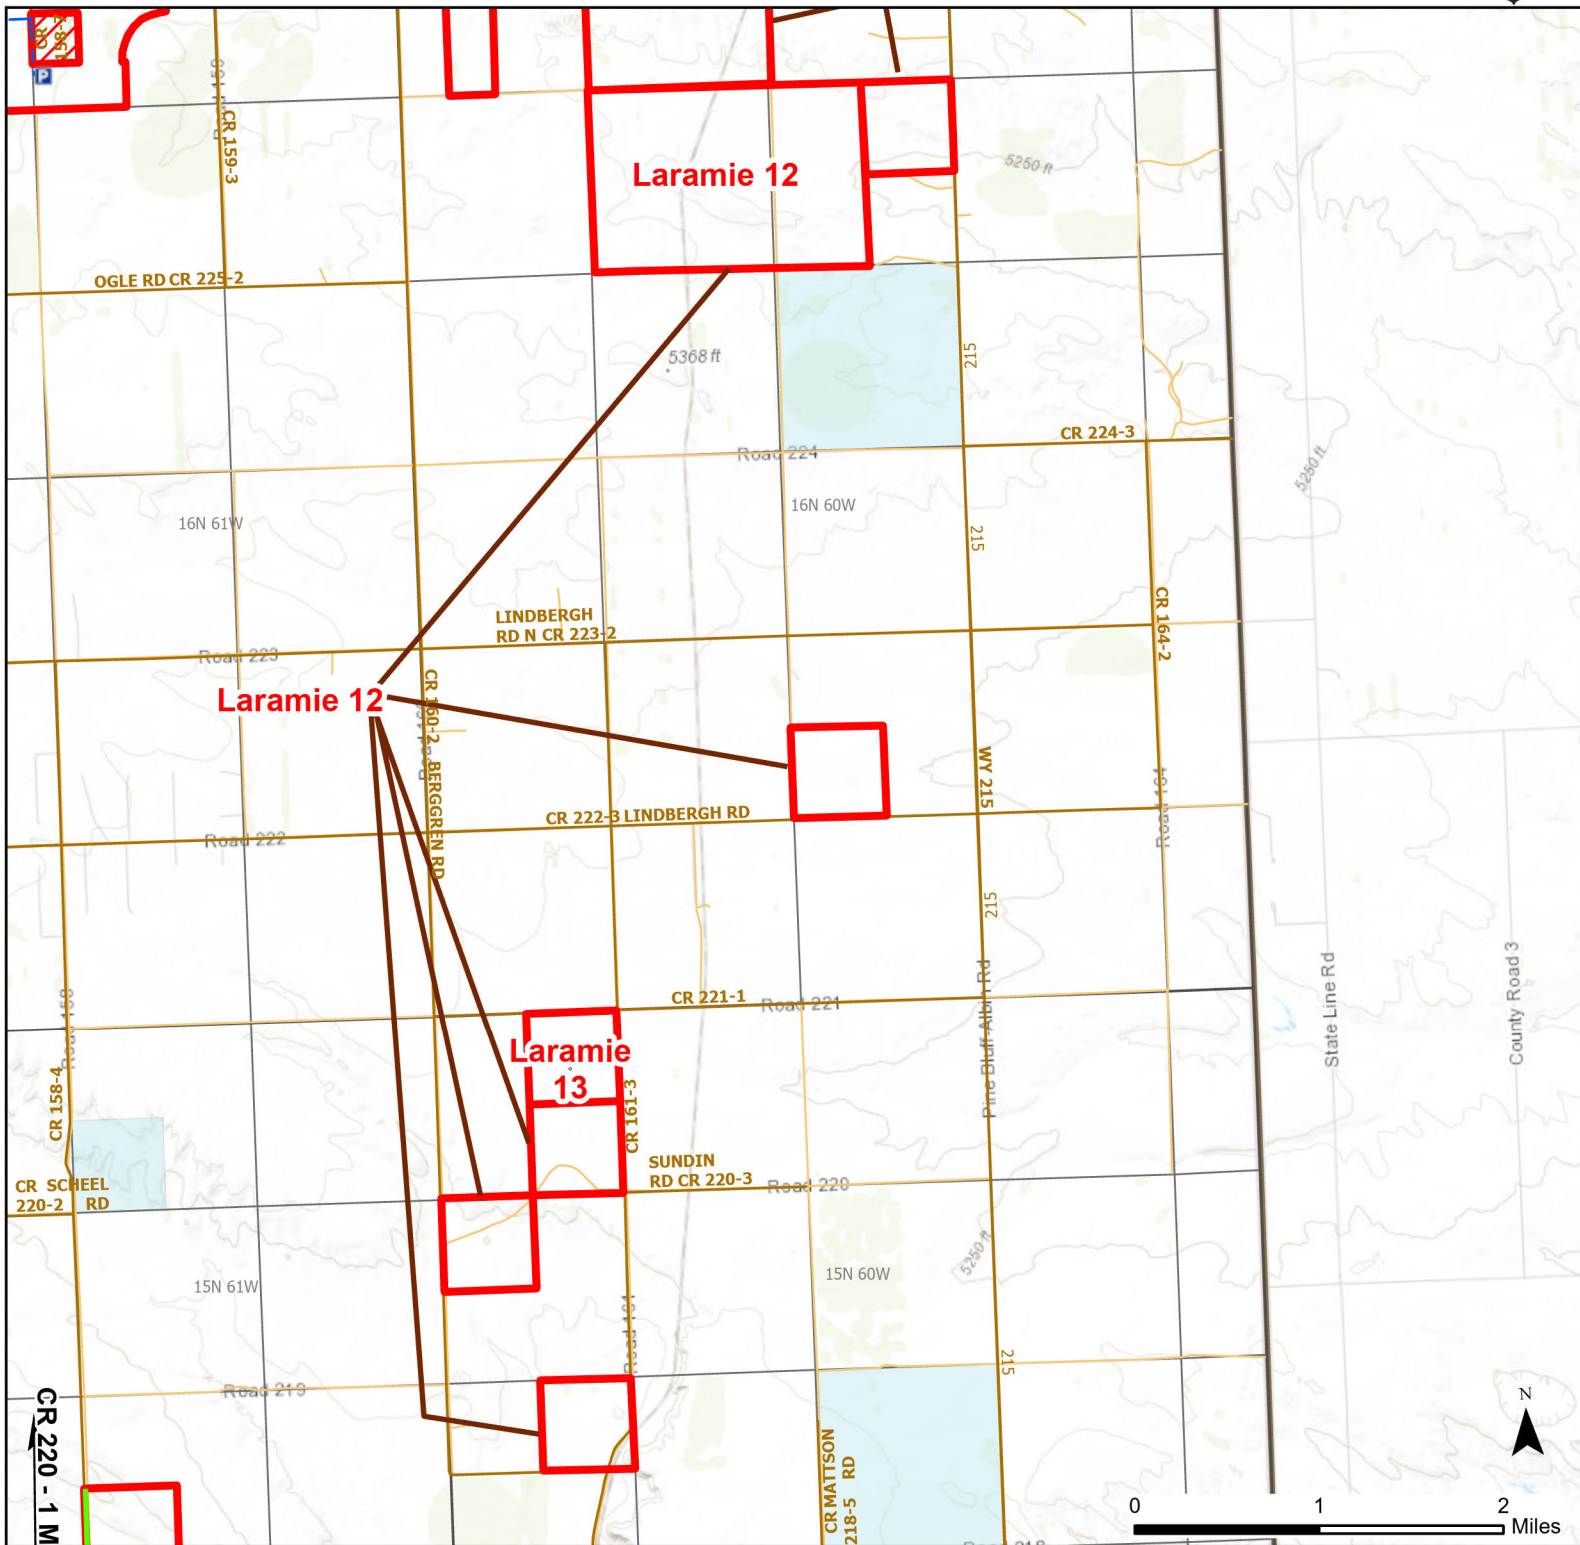

Laramie 12 Walk-in Hunting Area

Access Dates:
08/15 - 03/01
2024 Hunt Season

Parking	Closed Road	Boundary	Limited Range Weapons and Archery	State
Road Closed	WIA Use Only	Archery Only	Other	DOD
Coupon Box	Roads	County Boundaries	CLOSED	BLM
Gate	Special Conditions Apply			Forest Service
Open Road				Wyoming Game & Fish Dept.
Special Conditions Apply				Private

Species allowed to hunt: Pheasant, Sharp tail Grouse, Dove, Partridge, Rabbit, Antelope, Deer

Rules: Predator hunting allowed during daylight hours only.

This map is for visual use, assistance and general location only, does not represent a survey, and is not to be used for legal conveyance. Hunt Area boundaries are approximate, consult Game and Fish Hunting Regulations for descriptions and restrictions. Access to these private lands for any commercial activity must be gained by contacting the individual landowner(s) directly.