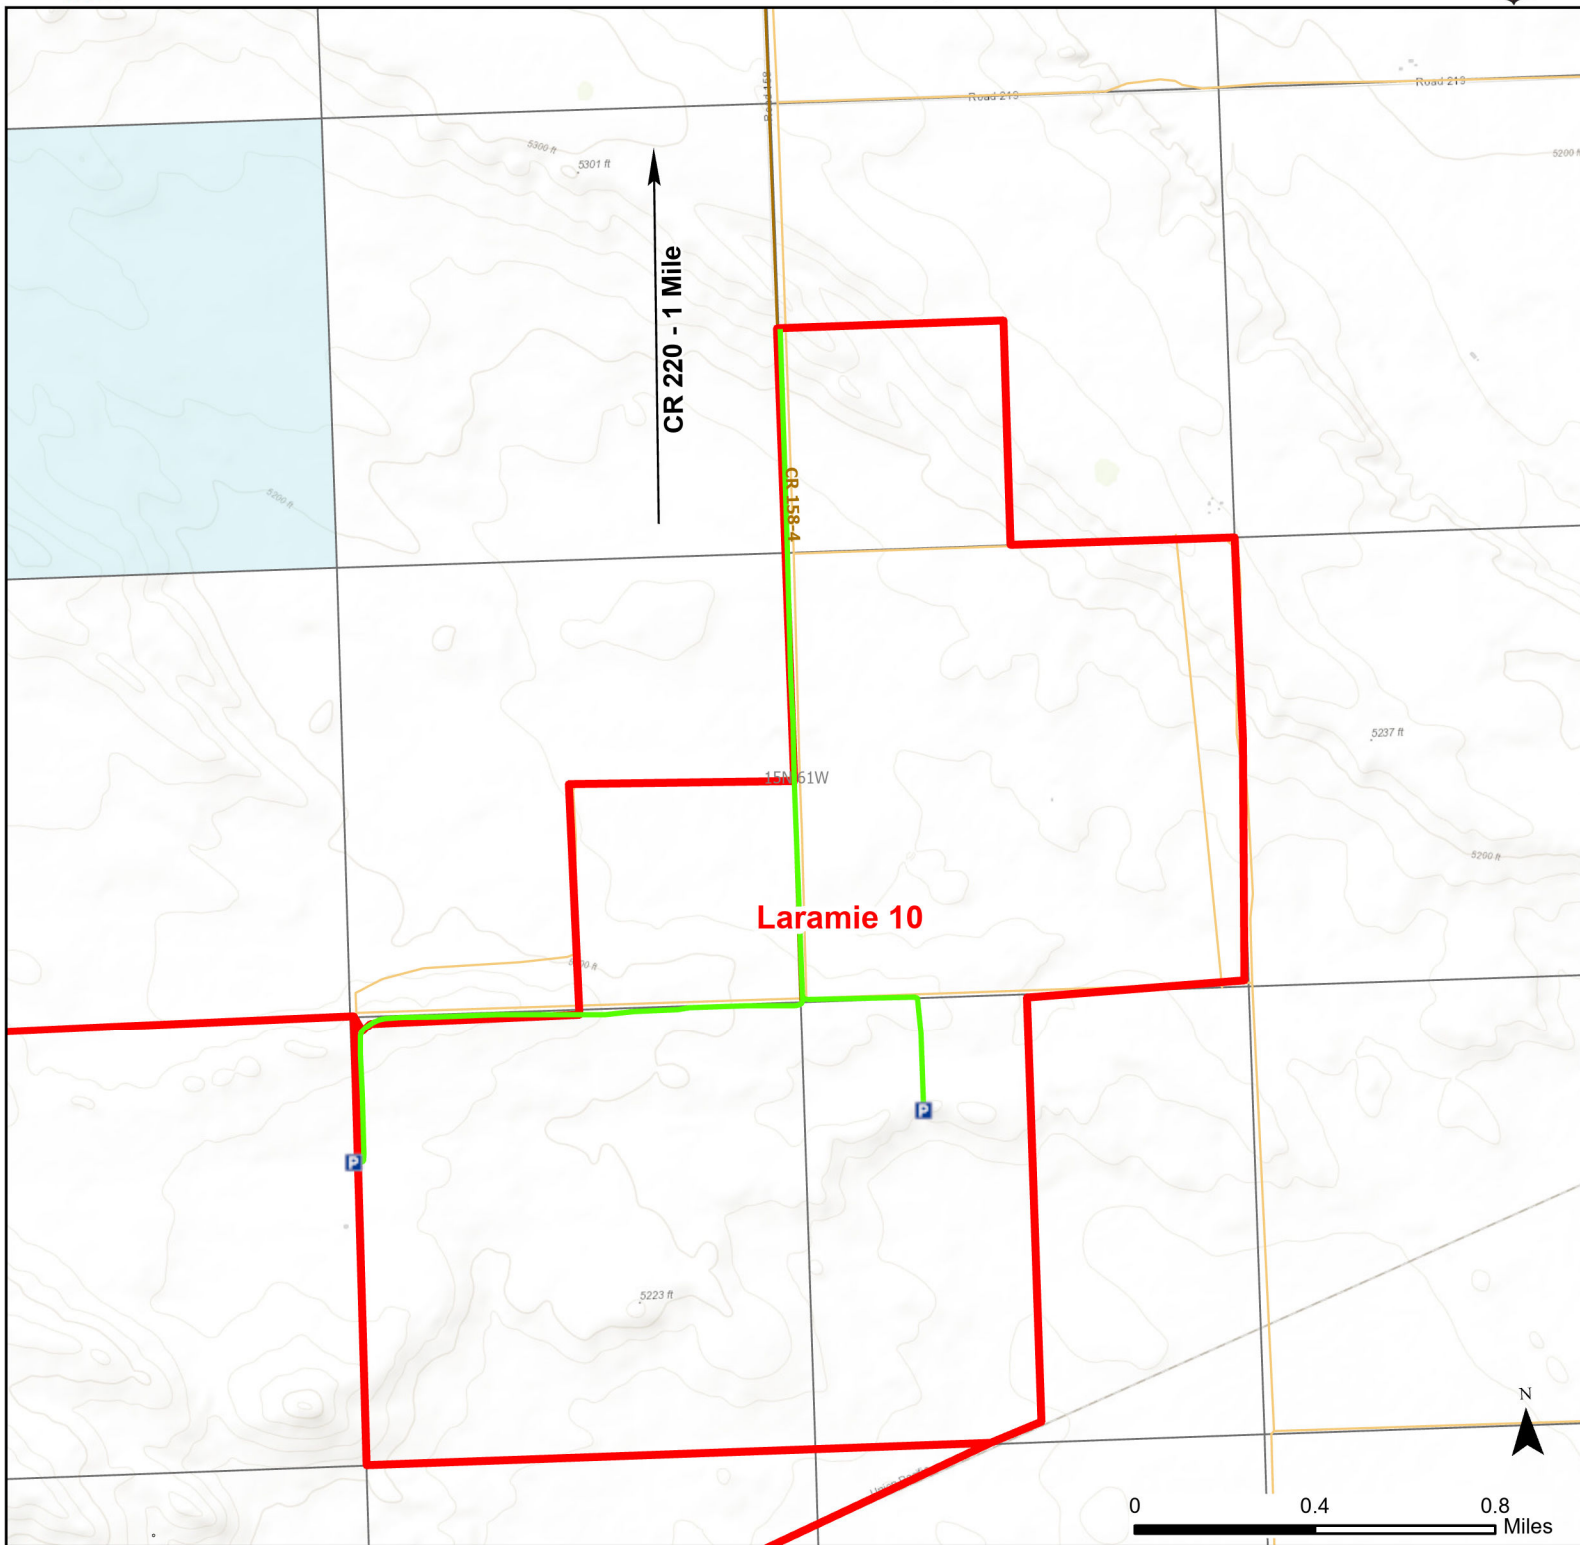

Laramie 10 Walk-in Hunting Area

Access Dates:
08/15 - 10/31
2024 Hunt Season

Parking	Closed Road	Boundary	Limited Range Weapons and Archery	State
Road Closed	WIA Use Only	Archery Only	Other	DOD
Coupon Box	Roads	CLOSED		BLM
Gate	County Boundaries			Forest Service
Open Road				Wyoming Game & Fish Dept.
Special Conditions Apply				Private

Species allowed to hunt: Antelope

Rules:

This map is for visual use, assistance and general location only, does not represent a survey, and is not to be used for legal conveyance. Hunt Area boundaries are approximate, consult Game and Fish Hunting Regulations for descriptions and restrictions. Access to these private lands for any commercial activity must be gained by contacting the individual landowner(s) directly.