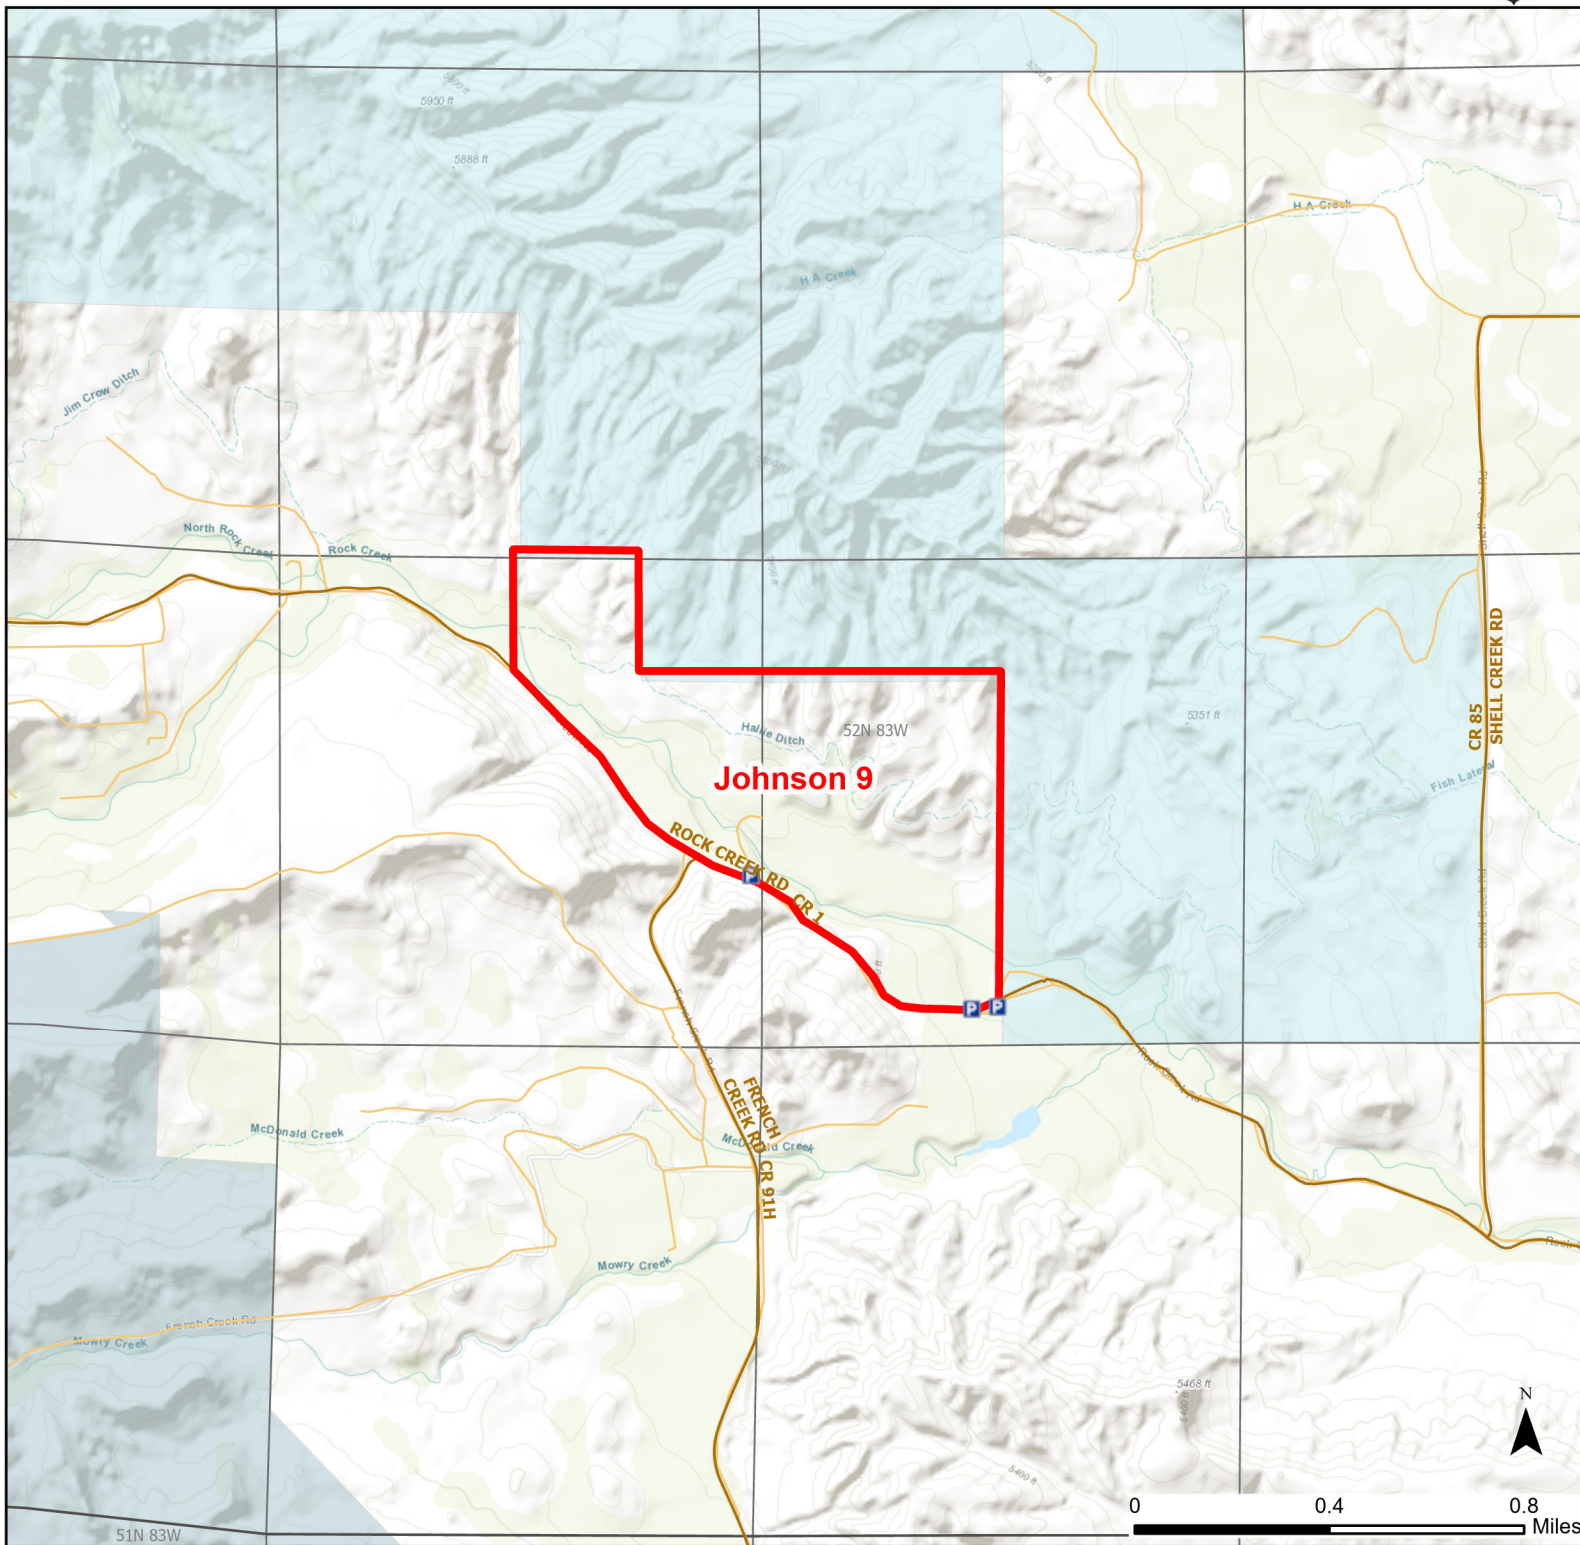

Johnson 9 Walk-in Hunting Area

Access Dates:
11/15 - 12/31
2024 Hunt Season

Parking	Closed Road	Boundary	Limited Range Weapons and Archery	State
Road Closed	WIA Use Only	Archery Only	Other	DOD
Coupon Box	Roads	County Boundaries	CLOSED	BLM
Gate	Open Road			Forest Service
Special Conditions Apply				Wyoming Game & Fish Dept.
				Private

Species allowed to hunt: Pheasants

Rules: All vehicles must park in designated parking areas only. Pheasant Hunting Only

This map is for visual use, assistance and general location only, does not represent a survey, and is not to be used for legal conveyance. Hunt Area boundaries are approximate, consult Game and Fish Hunting Regulations for descriptions and restrictions. Access to these private lands for any commercial activity must be gained by contacting the individual landowner(s) directly.