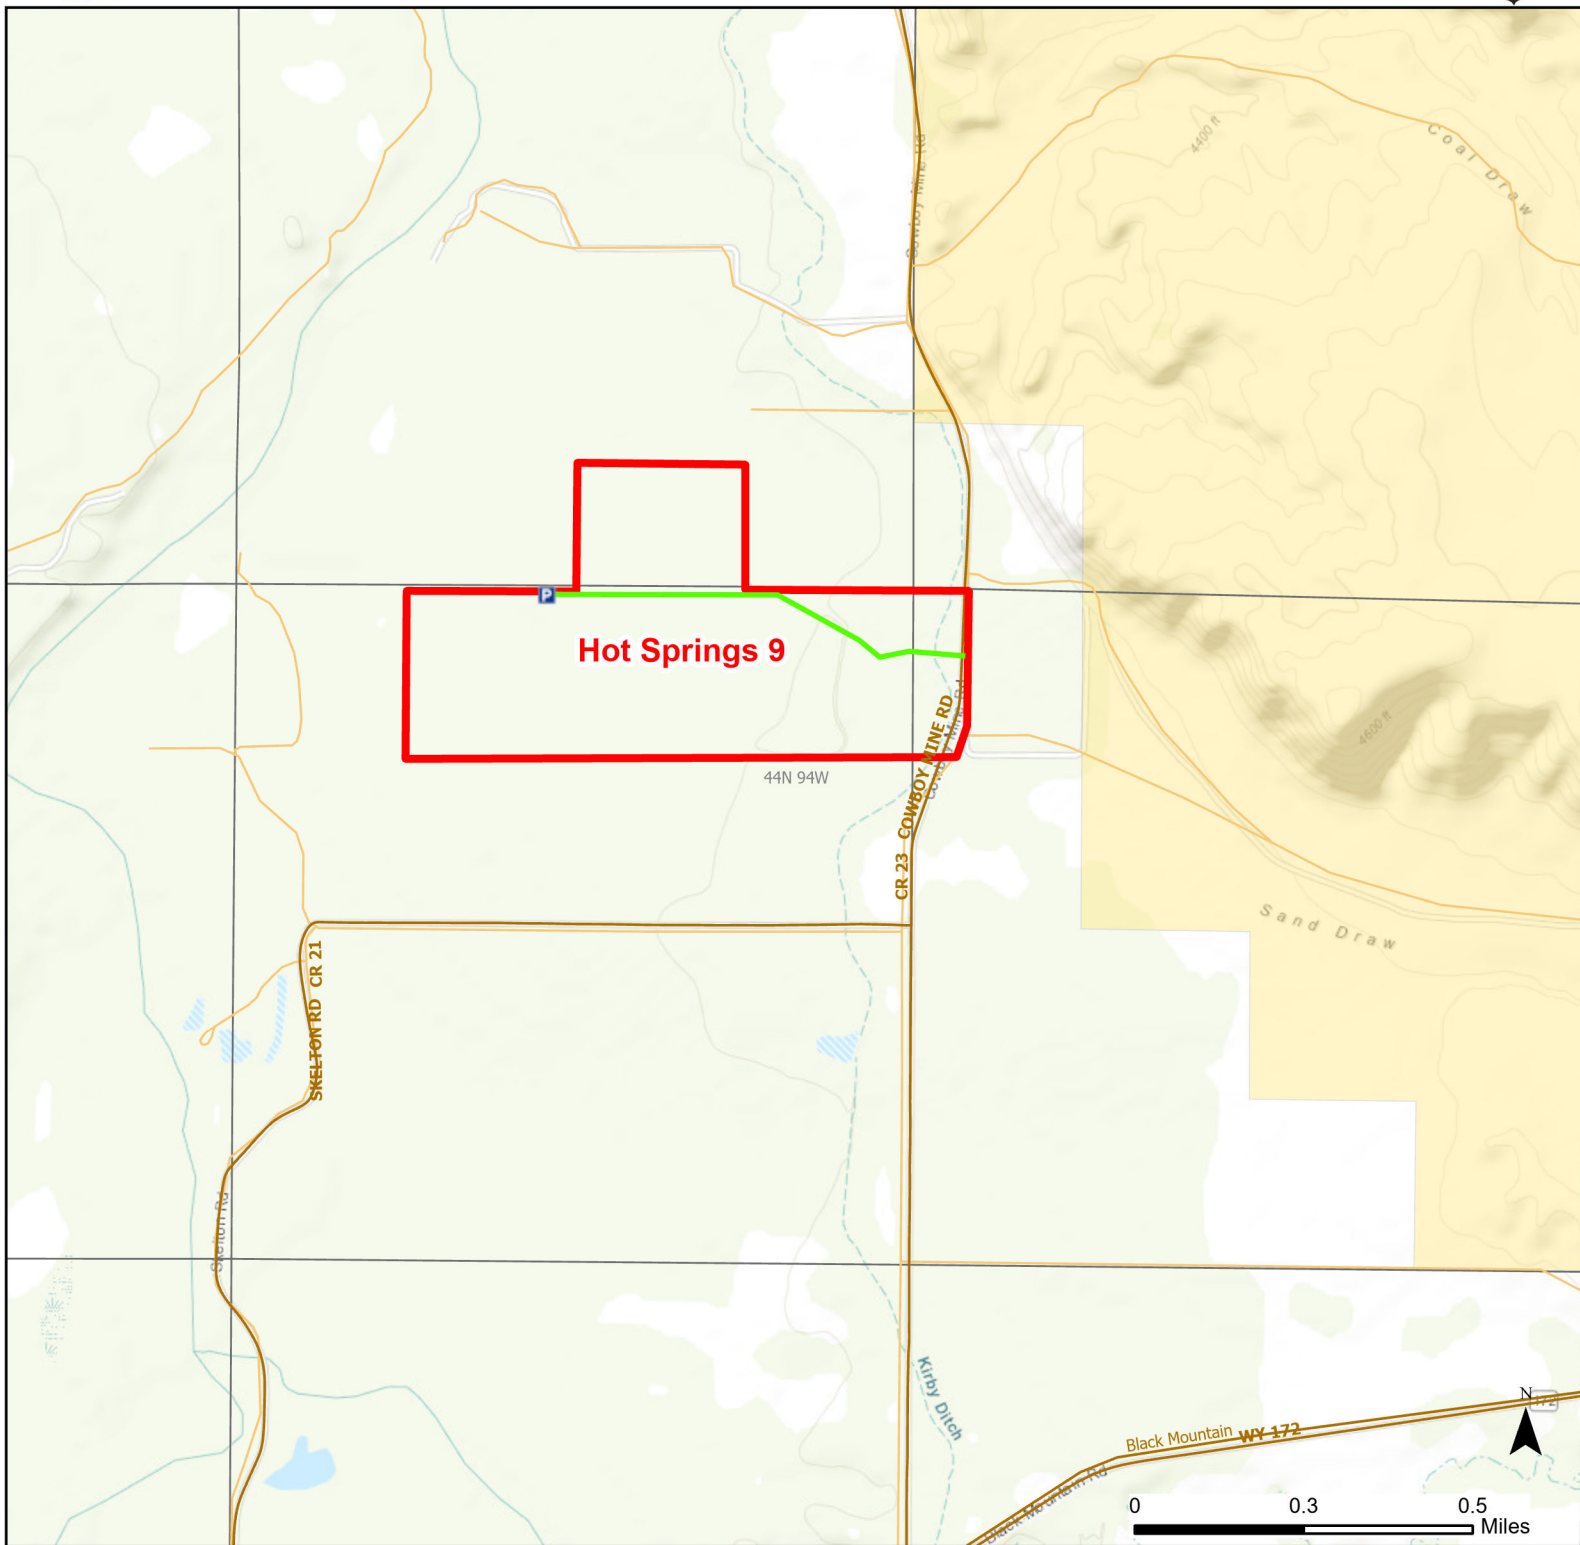

Hot Springs 9 Walk-in Hunting Area

Access Dates:
08/15 - 02/28
2024 Hunt Season

Parking	Closed Road	Boundary	Limited Range Weapons and Archery	State
Road Closed	WIA Use Only	Archery Only	Other	DOD
Coupon Box	Roads	County Boundaries	CLOSED	BLM
Gate	Open Road			Forest Service
Special Conditions Apply				Wyoming Game & Fish Dept.
				Private

Species allowed to hunt: Waterfowl, Pheasant, Doves, Antelope, Deer

Rules: All vehicles must park in designated parking areas only. Portable blinds may be used on a daily basis. Blinds must have owner's name and contact info affixed and may not be left in the field overnight. Motorized vehicle access limited to designated roads only. Designated roads are marked with a white arrow.

This map is for visual use, assistance and general location only, does not represent a survey, and is not to be used for legal conveyance. Hunt Area boundaries are approximate, consult Game and Fish Hunting Regulations for descriptions and restrictions. Access to these private lands for any commercial activity must be gained by contacting the individual landowner(s) directly.