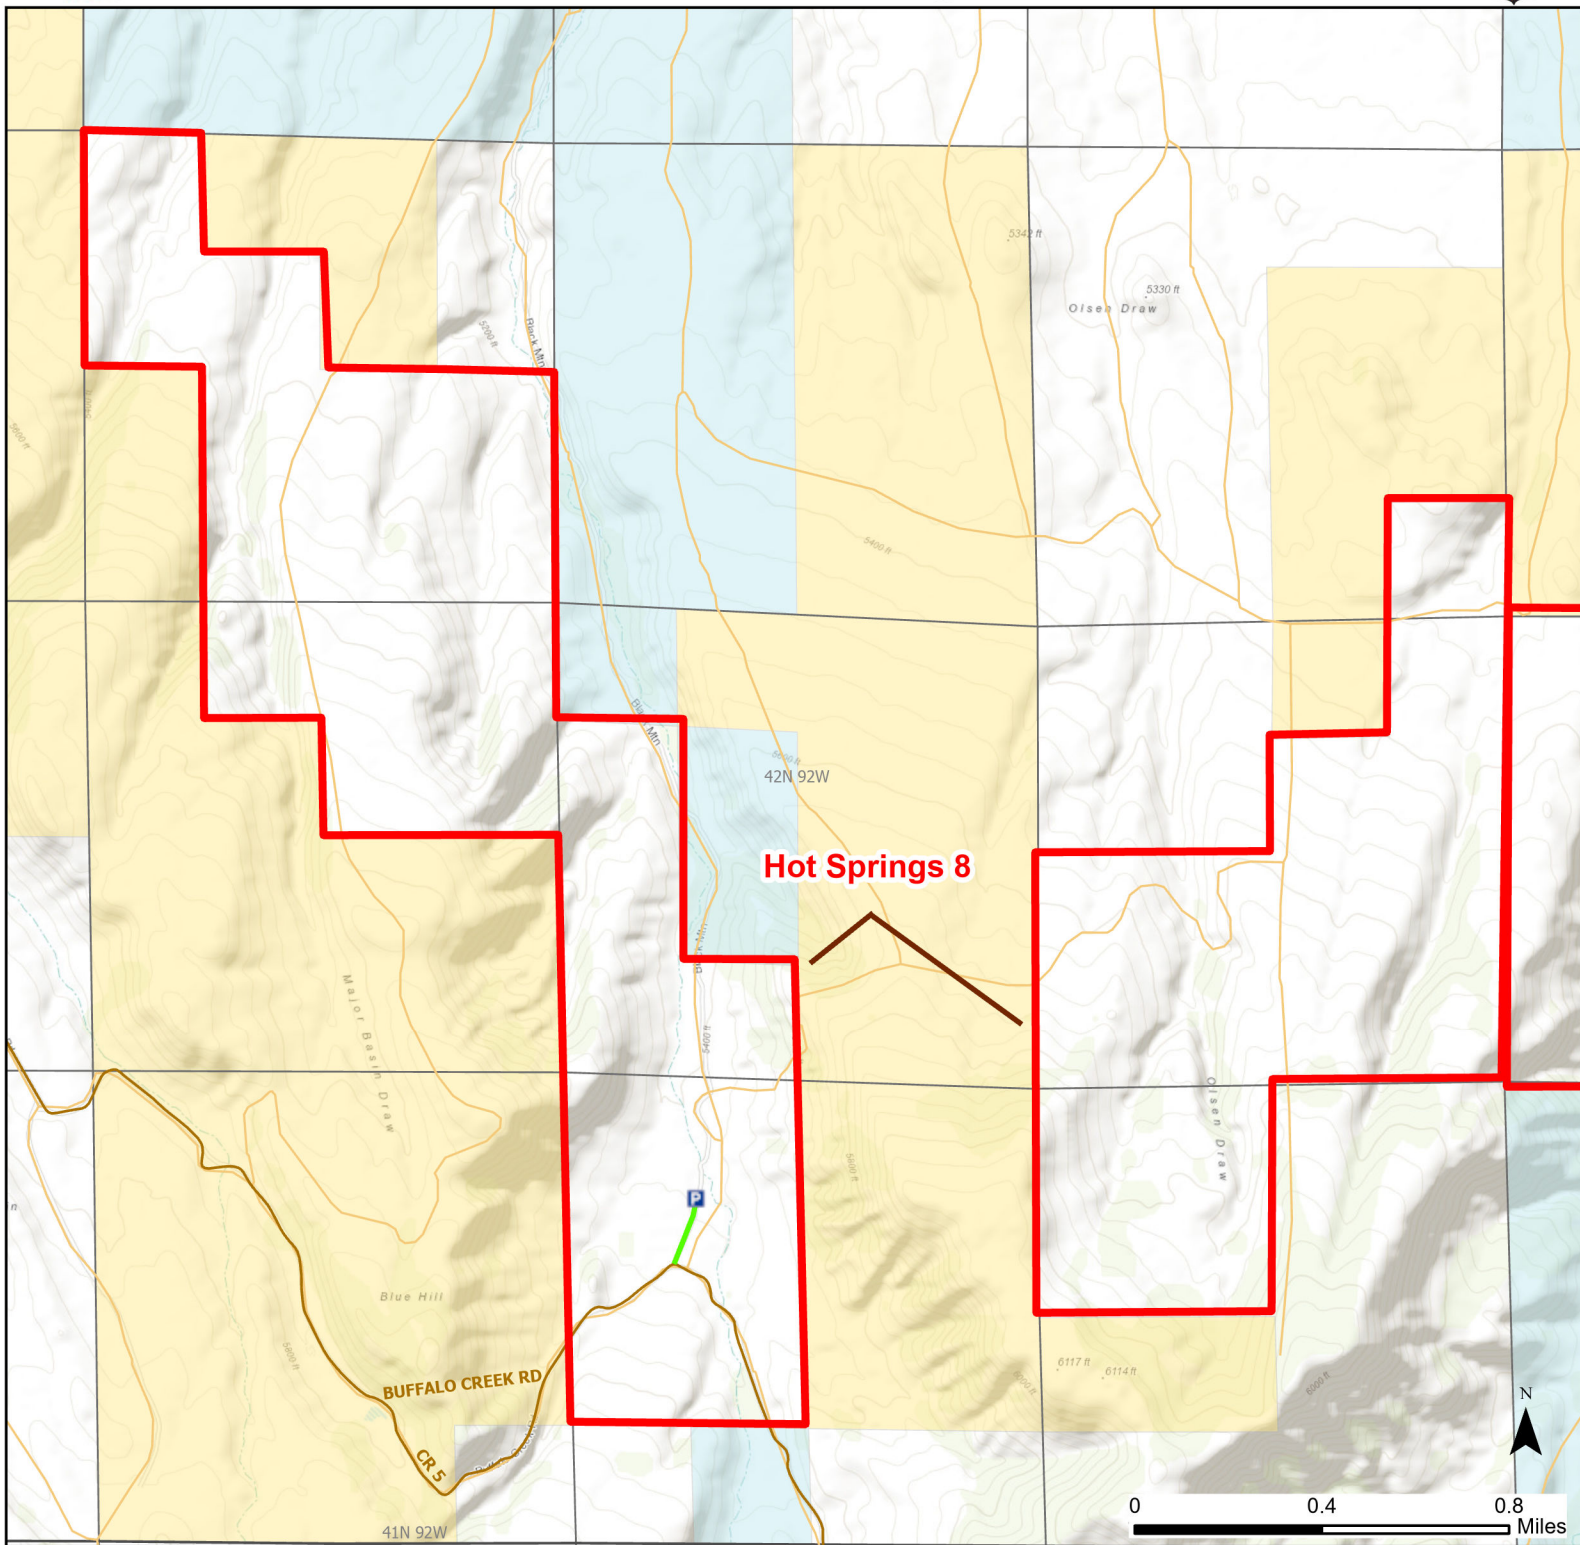

Hot Springs 8 Walk-in Hunting Area

Access Dates:
08/15 - 01/31
2024 Hunt Season

Parking	Closed Road	Boundary	Limited Range Weapons and Archery	State
Road Closed	WIA Use Only	Archery Only	Other	DOD
Coupon Box	Roads	County Boundaries	CLOSED	BLM
Gate	Open Road			Forest Service
Special Conditions Apply				Wyoming Game & Fish Dept.
				Private

Species allowed to hunt: Partridge, Antelope, Deer, Elk

Rules: Portable blinds may be used on a daily basis. Blinds must have owner's name and contact info affixed and may not be left in the field overnight.

This map is for visual use, assistance and general location only, does not represent a survey, and is not to be used for legal conveyance. Hunt Area boundaries are approximate, consult Game and Fish Hunting Regulations for descriptions and restrictions. Access to these private lands for any commercial activity must be gained by contacting the individual landowner(s) directly.