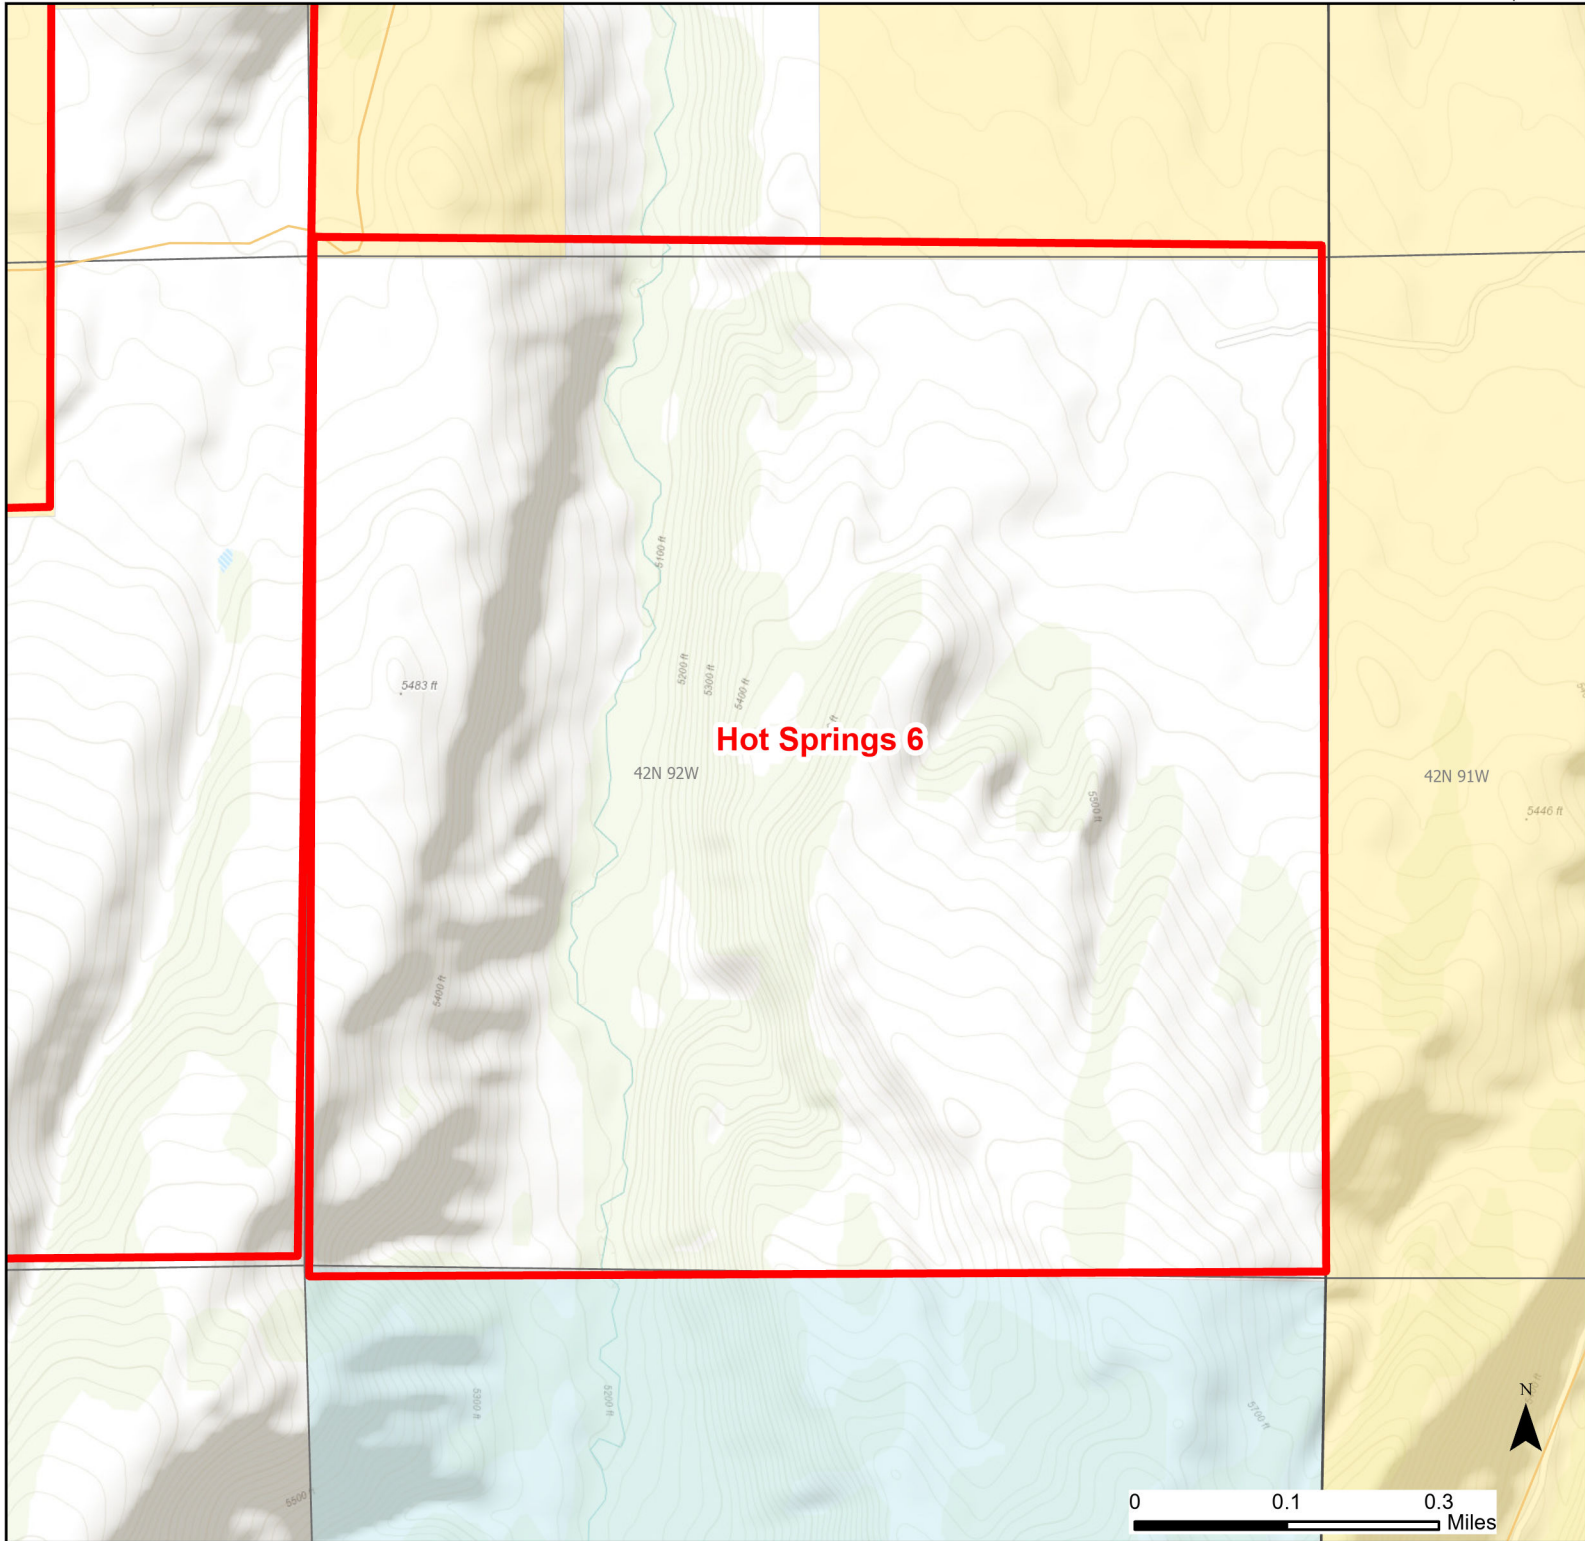

# Hot Springs 6 Walk-in Hunting Area

Access Dates:  
08/15 - 12/15  
2024 Hunt Season

Parking	Closed Road	Boundary	Limited Range Weapons and Archery	State
Road Closed	WIA Use Only	Archery Only	Other	DOD
Coupon Box	Roads			BLM
Gate	County Boundaries			Forest Service
Open Road				Wyoming Game & Fish Dept.
Special Conditions Apply			CLOSED	Private

This map is for visual use, assistance and general location only, does not represent a survey, and is not to be used for legal conveyance. Hunt Area boundaries are approximate, consult Game and Fish Hunting Regulations for descriptions and restrictions. Access to these private lands for any commercial activity must be gained by contacting the individual landowner(s) directly.