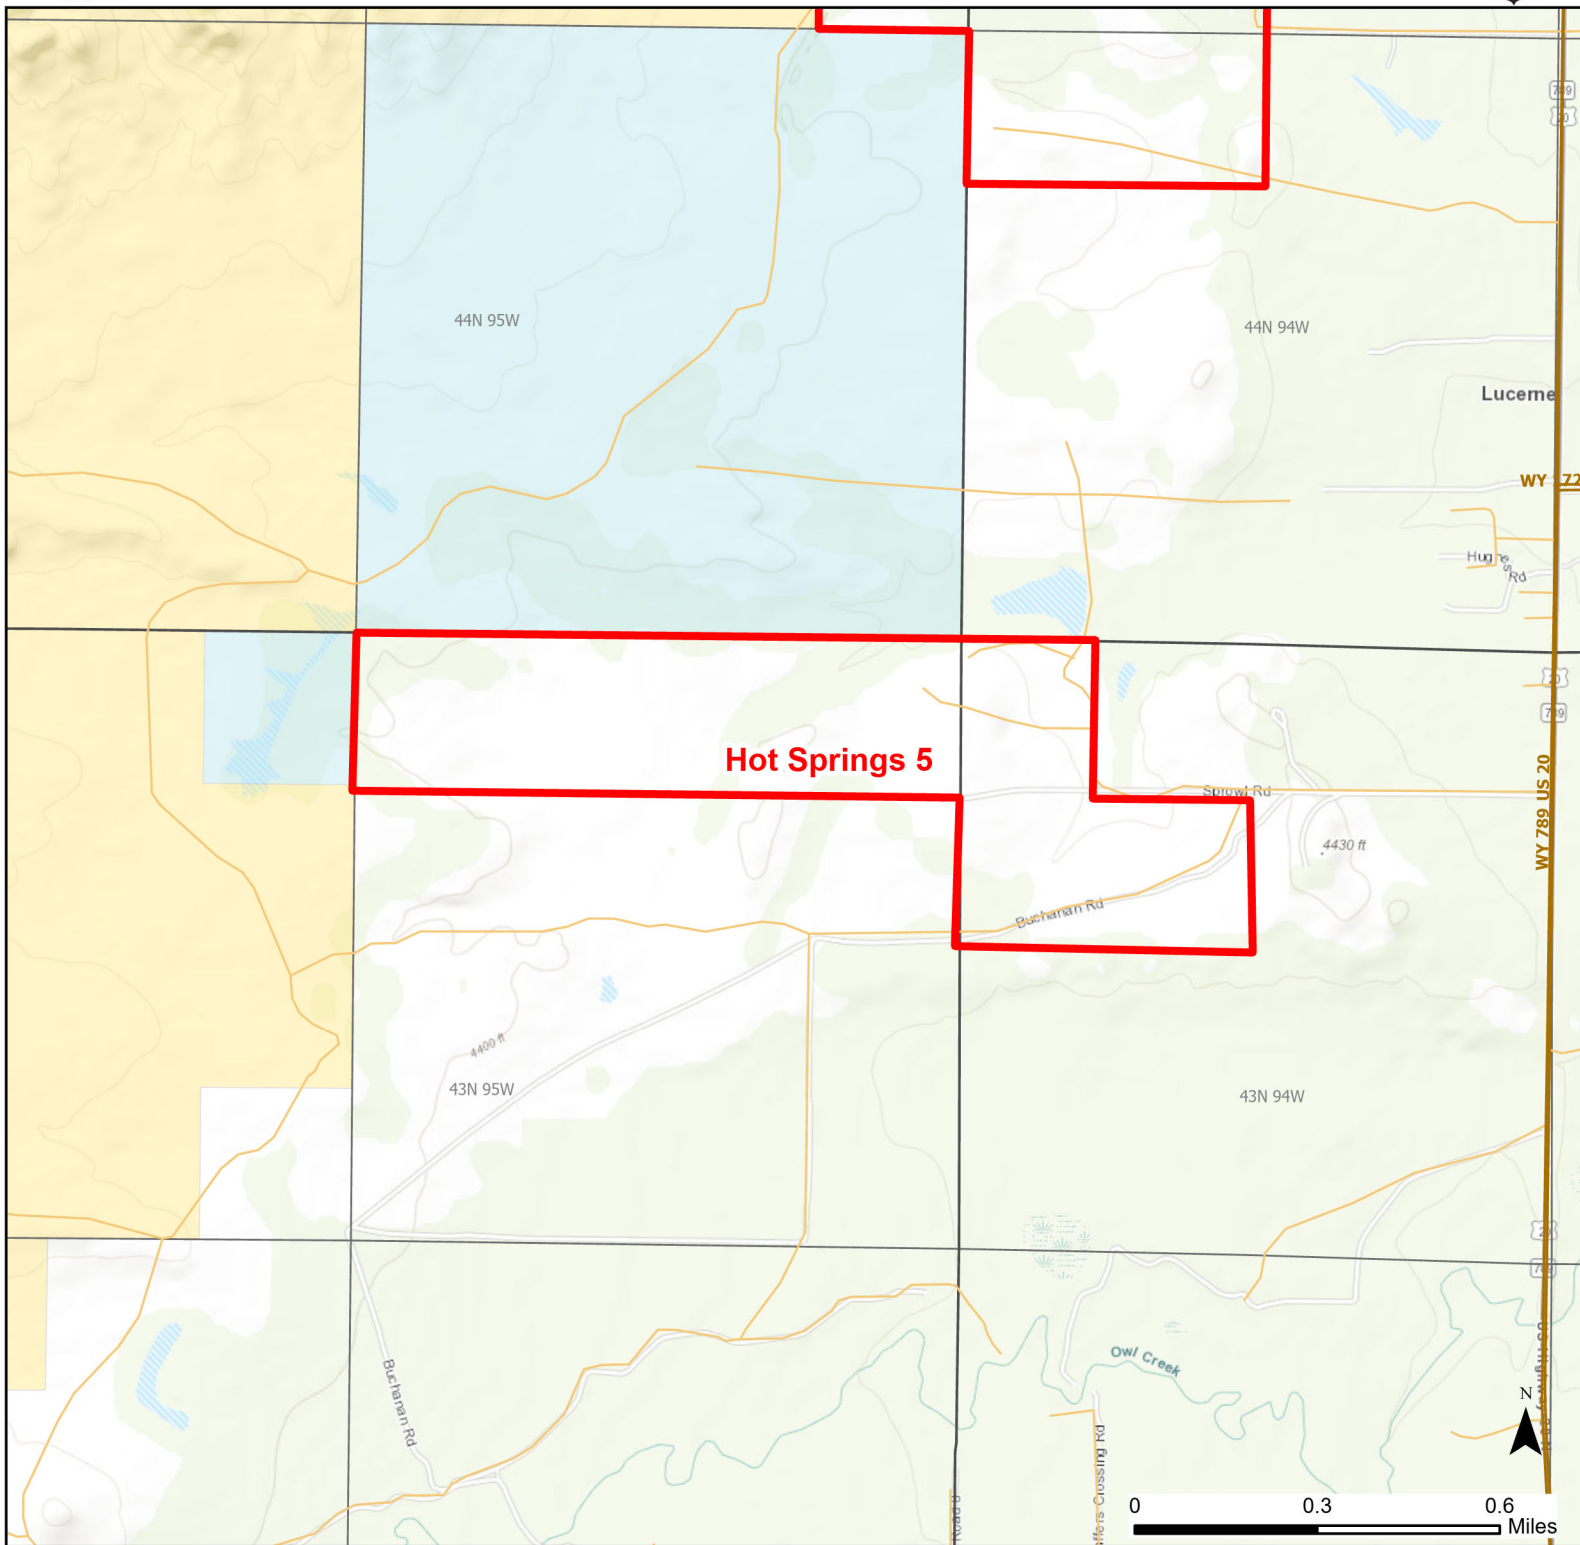

# Hot Springs 5 Walk-in Hunting Area

Access Dates:  
08/15 - 02/28  
2024 Hunt Season

Parking	Closed Road	Boundary	Limited Range Weapons and Archery	State
Road Closed	WIA Use Only	Archery Only	Other	DOD
Coupon Box	Roads	County Boundaries	CLOSED	BLM
Gate	Open Road			Forest Service
Special Conditions Apply				Wyoming Game & Fish Dept.
				Private

Species allowed to hunt: Pheasant, Rabbit, Antelope, Deer

Rules: Portable blinds may be used on a daily basis. Blinds must have owner's name and contact info affixed and may not be left in the field overnight. Predator hunting allowed during daylight hours only.

This map is for visual use, assistance and general location only, does not represent a survey, and is not to be used for legal conveyance. Hunt Area boundaries are approximate, consult Game and Fish Hunting Regulations for descriptions and restrictions. Access to these private lands for any commercial activity must be gained by contacting the individual landowner(s) directly.