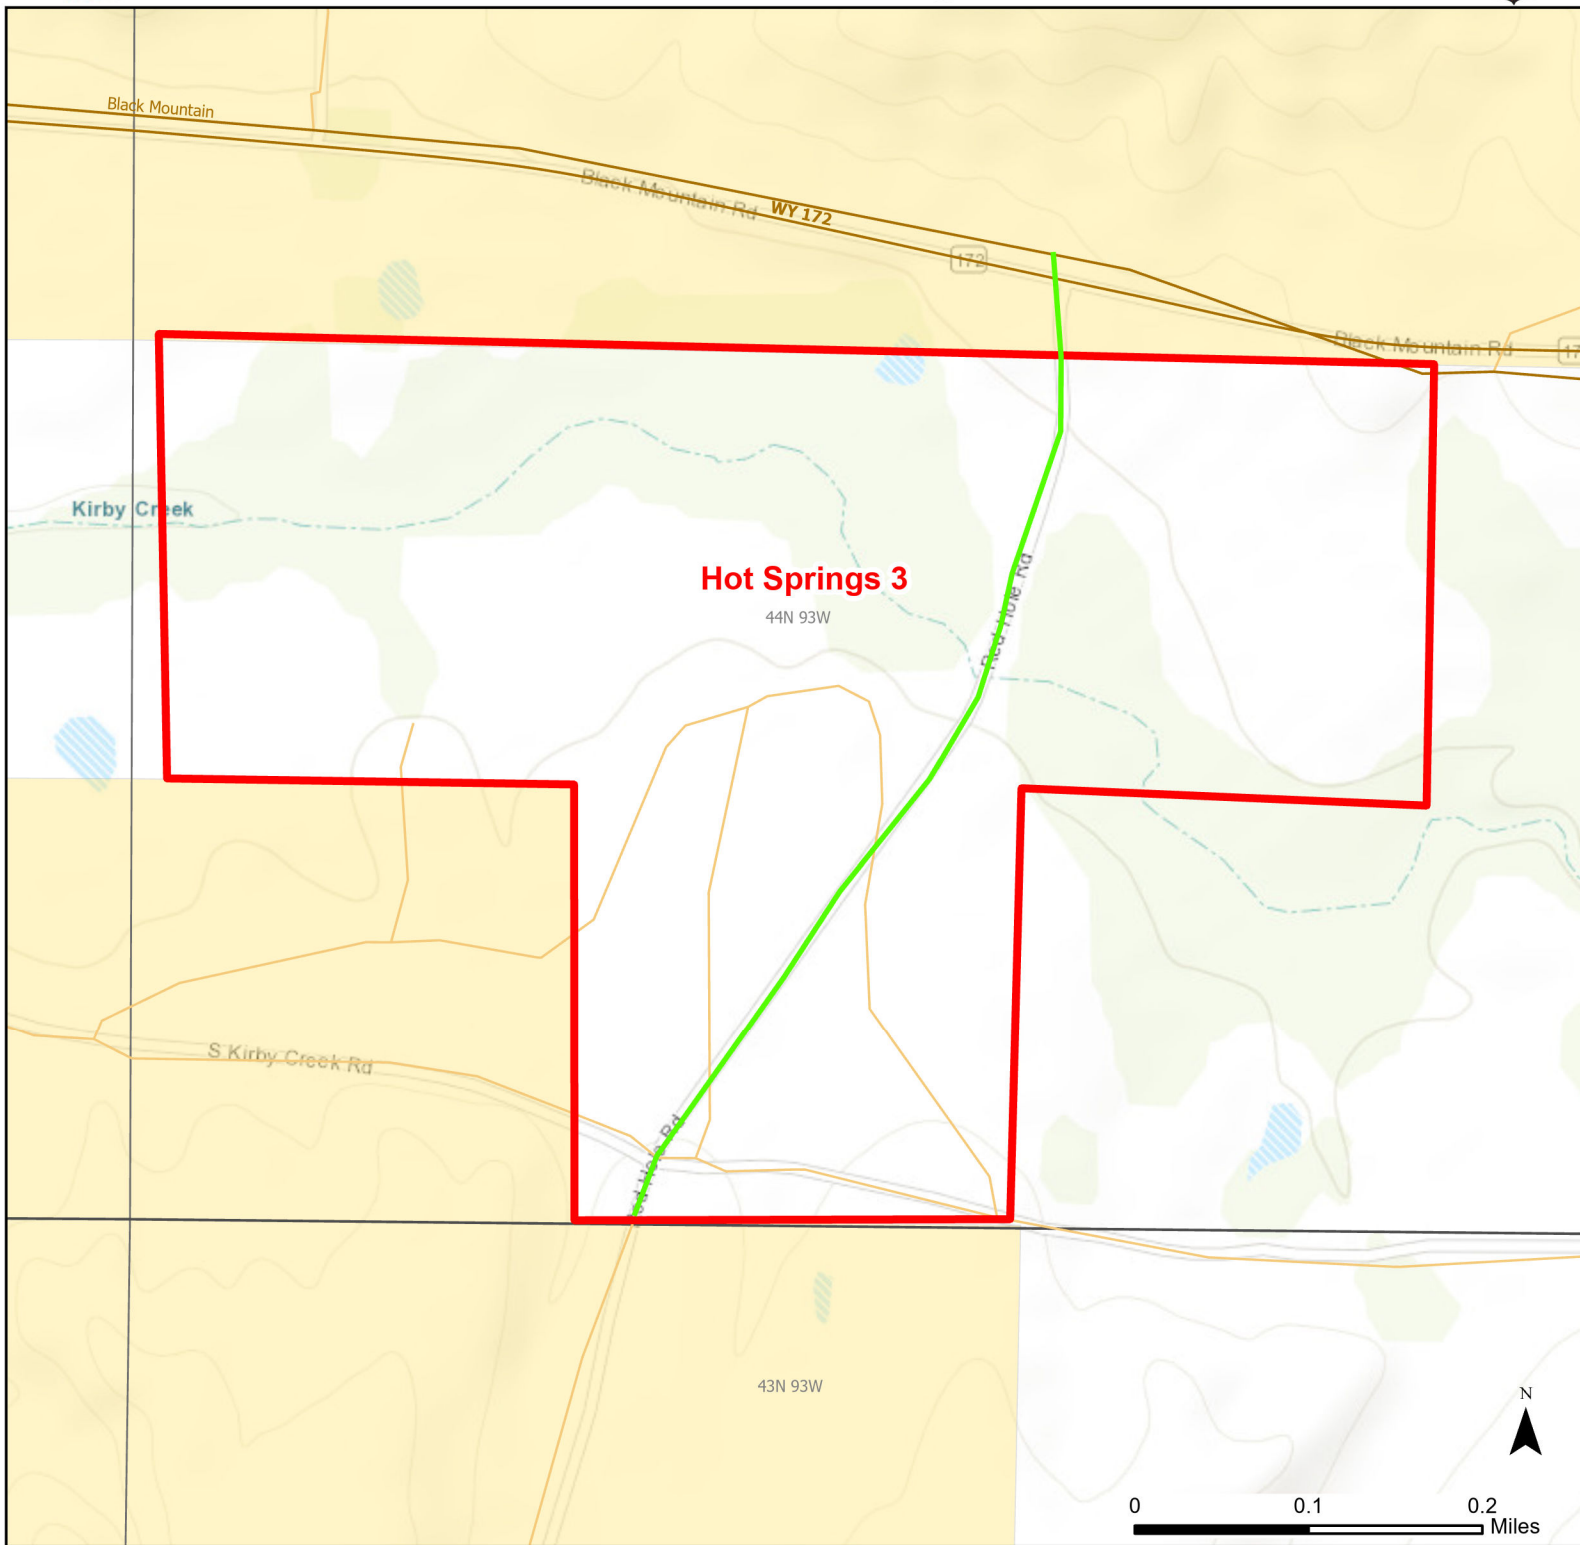

Hot Springs 3 Walk-in Hunting Area

Access Dates:
08/15 - 02/28
2024 Hunt Season

Parking	Closed Road	Boundary	Limited Range Weapons and Archery	State
Road Closed	WIA Use Only	Archery Only	Other	DOD
Coupon Box	Roads			BLM
Gate	County Boundaries			Forest Service
Open Road				Wyoming Game & Fish Dept.
Special Conditions Apply			CLOSED	Private

Species allowed to hunt: Pheasant, Doves, Partridge, Rabbit, Antelope, Deer

Rules: Portable blinds may be used on a daily basis. Blinds must have owner's name and contact info affixed and may not be left in the field overnight. Motorized vehicle access limited to designated roads only. Designated roads are marked with a white arrow. Predator hunting allowed during daylight hours only.

This map is for visual use, assistance and general location only, does not represent a survey, and is not to be used for legal conveyance. Hunt Area boundaries are approximate, consult Game and Fish Hunting Regulations for descriptions and restrictions. Access to these private lands for any commercial activity must be gained by contacting the individual landowner(s) directly.