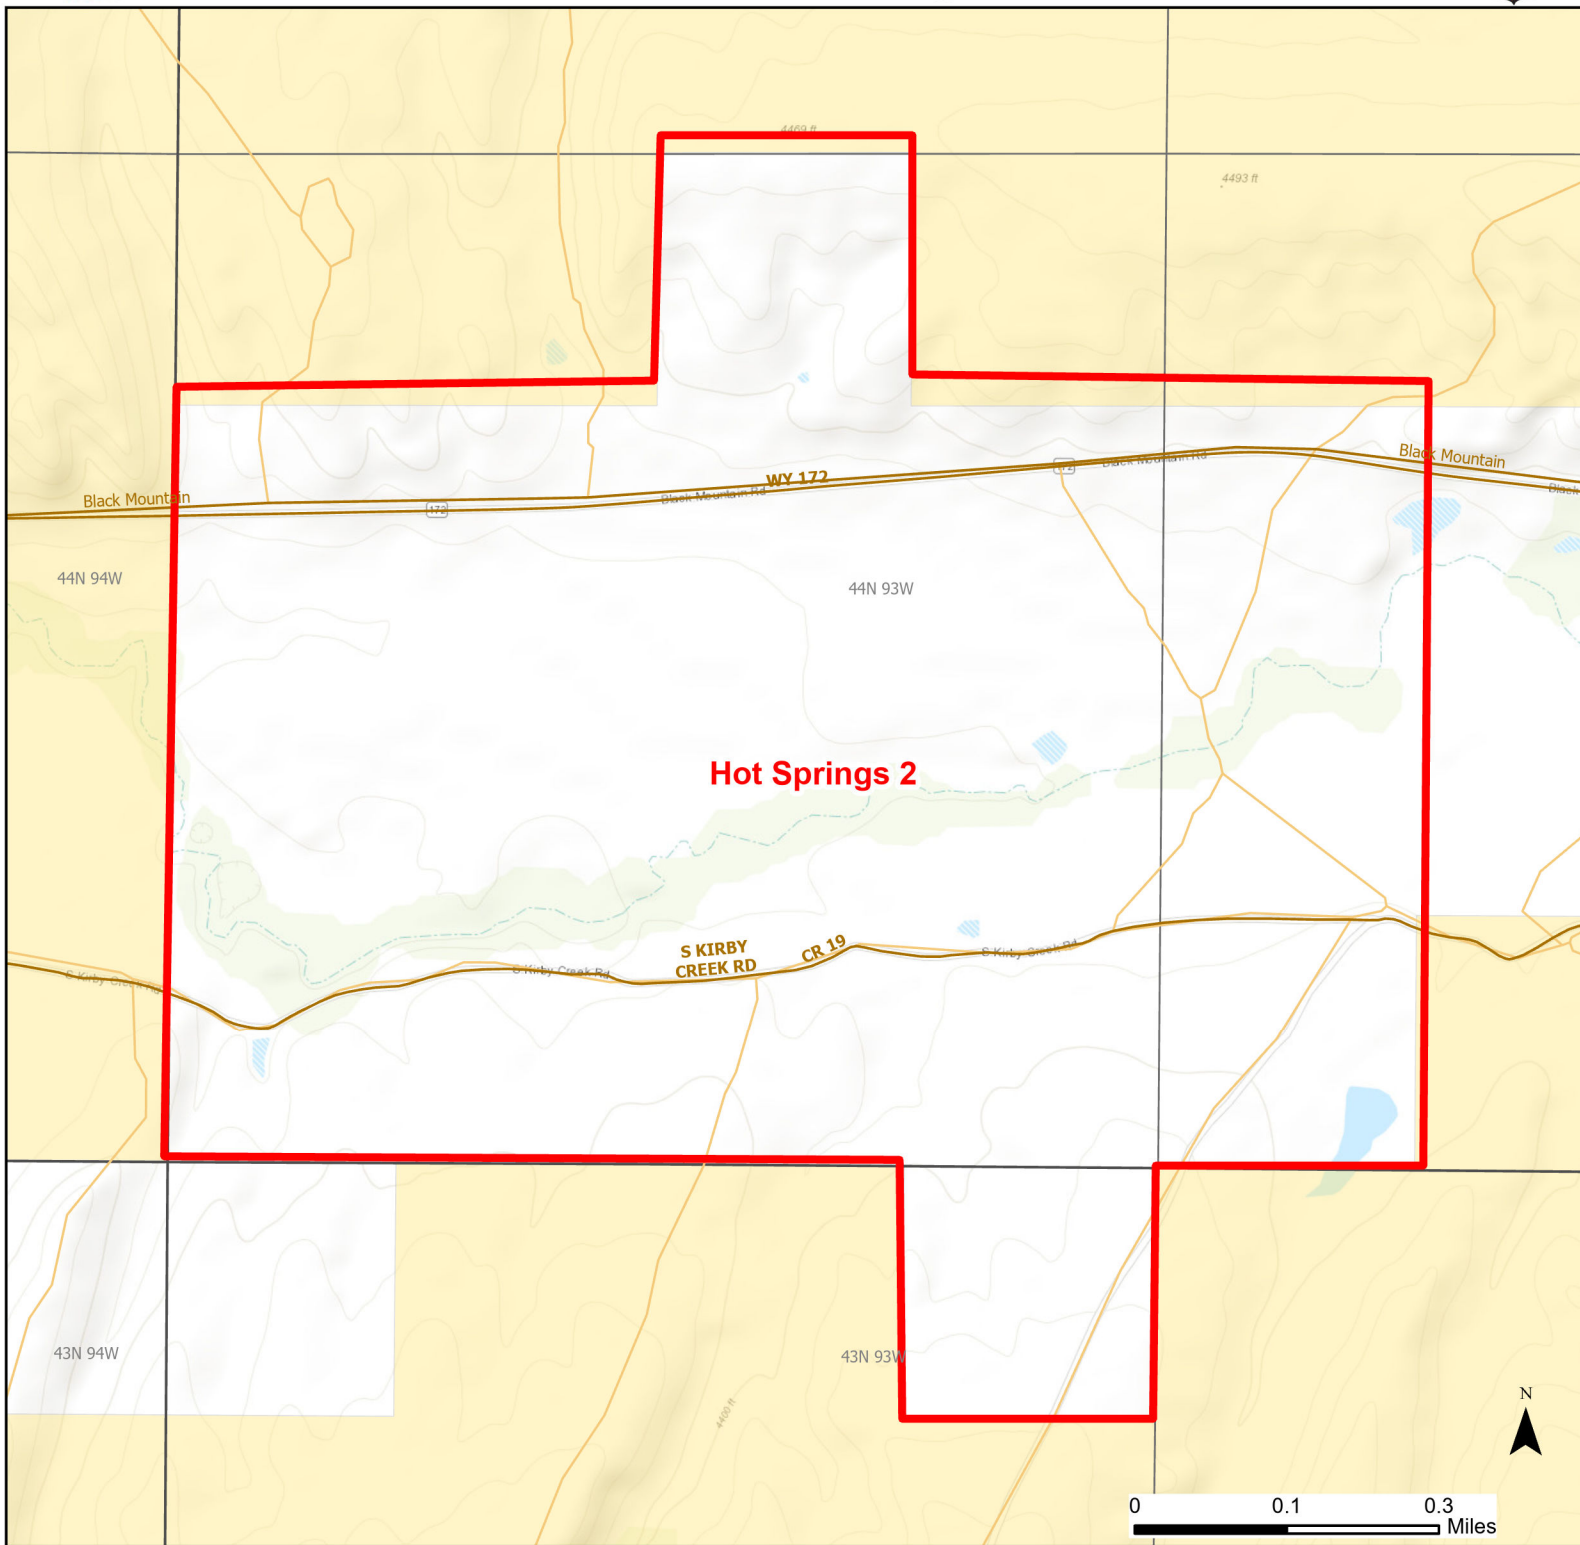

Hot Springs 2 Walk-in Hunting Area

Access Dates:
08/15 - 02/28
2024 Hunt Season

Parking	Closed Road	Boundary	Limited Range Weapons and Archery	State
Road Closed	WIA Use Only	Archery Only	Other	DOD
Coupon Box	Roads			BLM
Gate	County Boundaries			Forest Service
Open Road				Wyoming Game & Fish Dept.
Special Conditions Apply			CLOSED	Private

This map is for visual use, assistance and general location only, does not represent a survey, and is not to be used for legal conveyance. Hunt Area boundaries are approximate, consult Game and Fish Hunting Regulations for descriptions and restrictions. Access to these private lands for any commercial activity must be gained by contacting the individual landowner(s) directly.