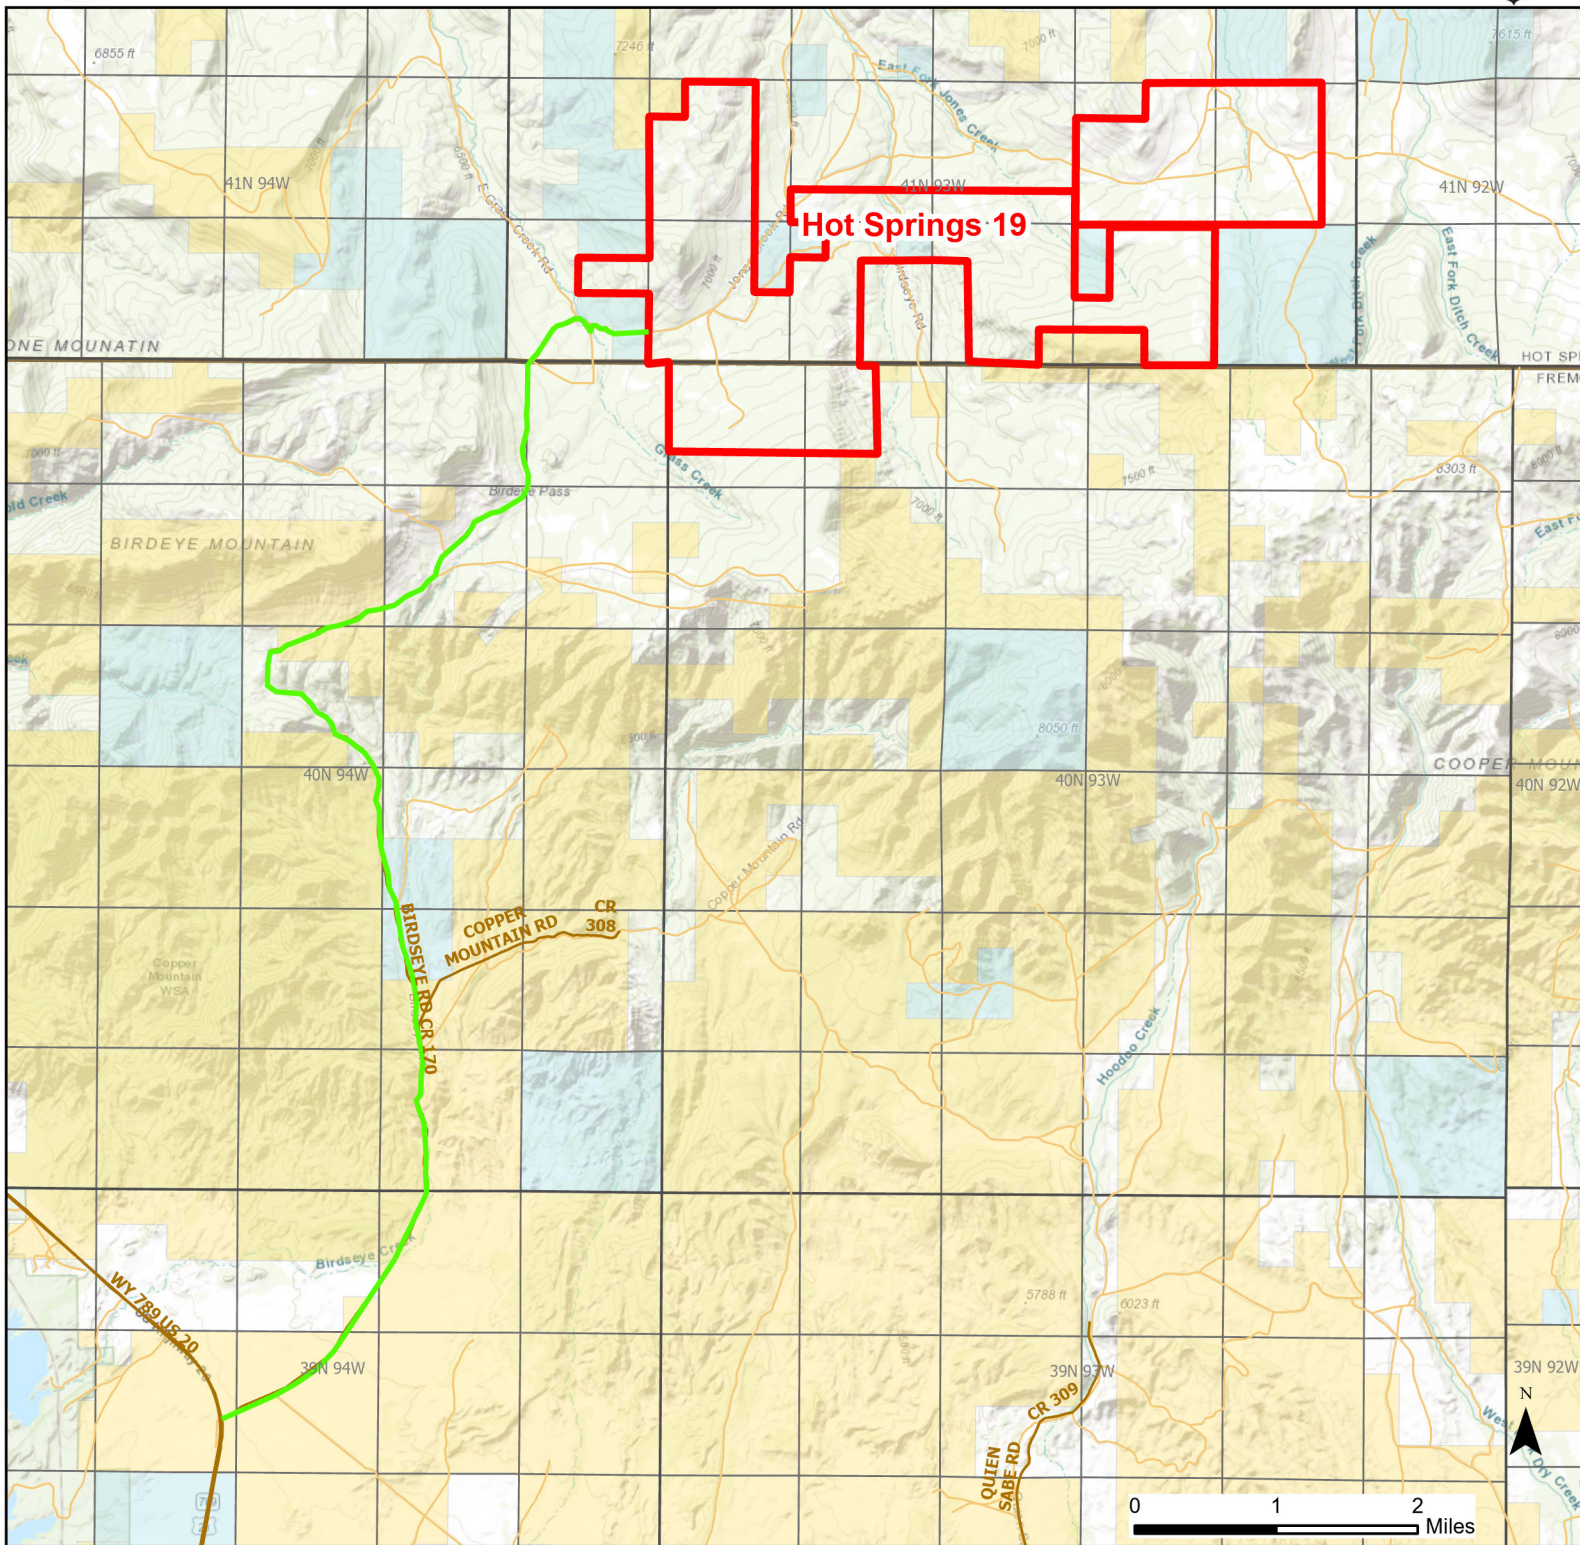

Hot Springs 19 Walk-in Hunting Area

Access Dates:
10/01 - 01/31
2024 Hunt Season

Parking	Closed Road	Boundary	Limited Range Weapons and Archery	State
Road Closed	WIA Use Only	Archery Only	Other	DOD
Coupon Box	Roads	County Boundaries	CLOSED	BLM
Gate	Open Road			Forest Service
Open Road	Special Conditions Apply			Wyoming Game & Fish Dept.
Special Conditions Apply				Private

Species allowed to hunt: Partridge, Antelope, Deer, Elk

Rules: Portable blinds may be used on a daily basis. Blinds must have owner's name and contact info affixed and may not be left in the field overnight. Motorized vehicle access allowed on established roads only. Vehicle access via Birdseye Pass Road (Fremont Co. Rd . 170). Road closed from Birdseye Pass to Walk-in Area when muddy.

This map is for visual use, assistance and general location only, does not represent a survey, and is not to be used for legal conveyance. Hunt Area boundaries are approximate, consult Game and Fish Hunting Regulations for descriptions and restrictions. Access to these private lands for any commercial activity must be gained by contacting the individual landowner(s) directly.