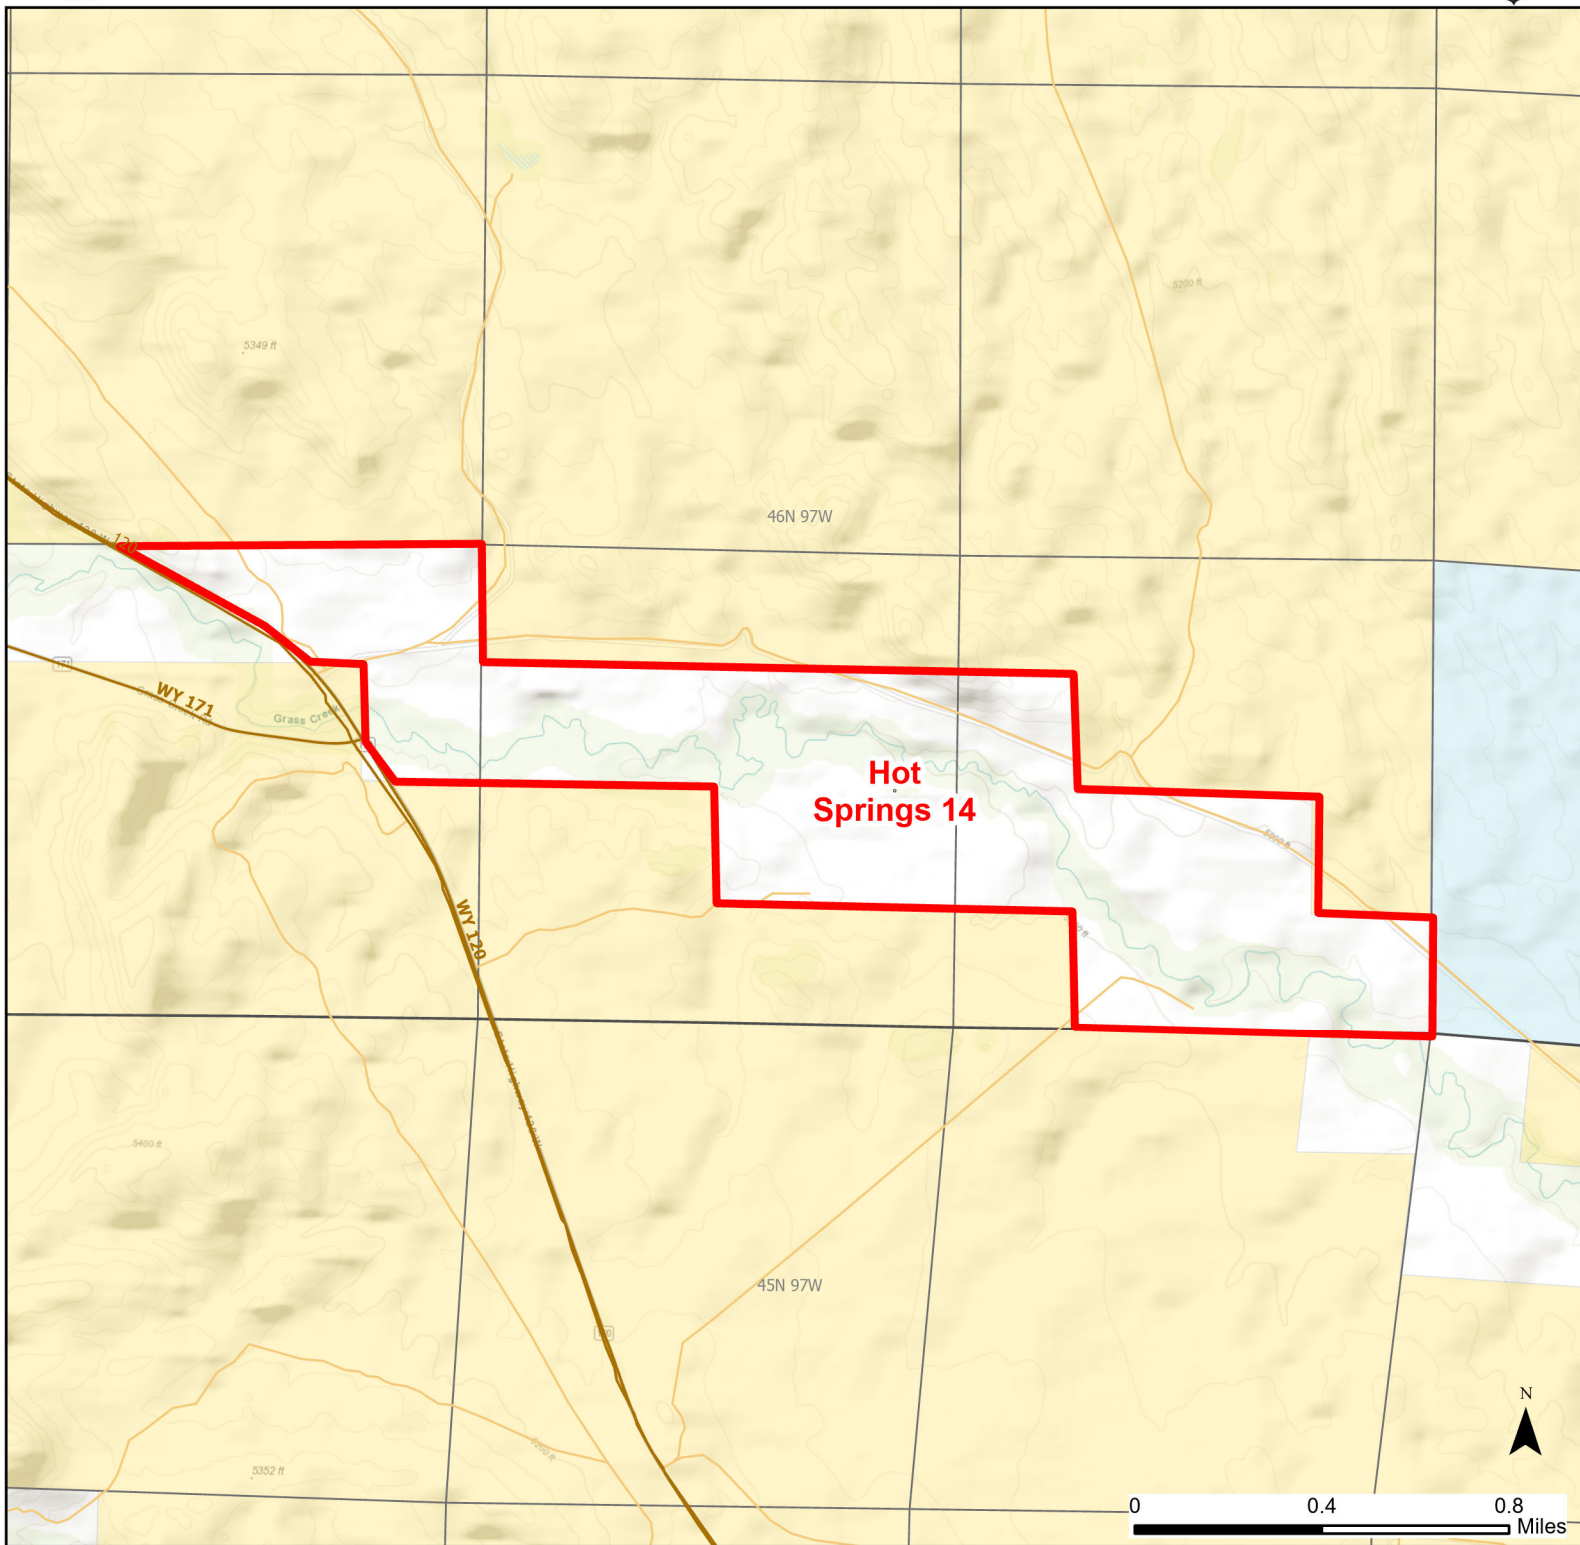

# Hot Springs 14 Walk-in Hunting Area

Access Dates:  
08/15 - 03/30  
2024 Hunt Season

Parking	Closed Road	Boundary	Limited Range Weapons and Archery	State
Road Closed	WIA Use Only	Archery Only	Other	DOD
Coupon Box	Roads	Archery Only	CLOSED	BLM
Gate	County Boundaries			Forest Service
Open Road				Wyoming Game & Fish Dept.
Special Conditions Apply				Private

Species allowed to hunt: Pheasants, Doves, Partridge, Rabbits, Antelope, Deer

Rules:

This map is for visual use, assistance and general location only, does not represent a survey, and is not to be used for legal conveyance. Hunt Area boundaries are approximate, consult Game and Fish Hunting Regulations for descriptions and restrictions. Access to these private lands for any commercial activity must be gained by contacting the individual landowner(s) directly.