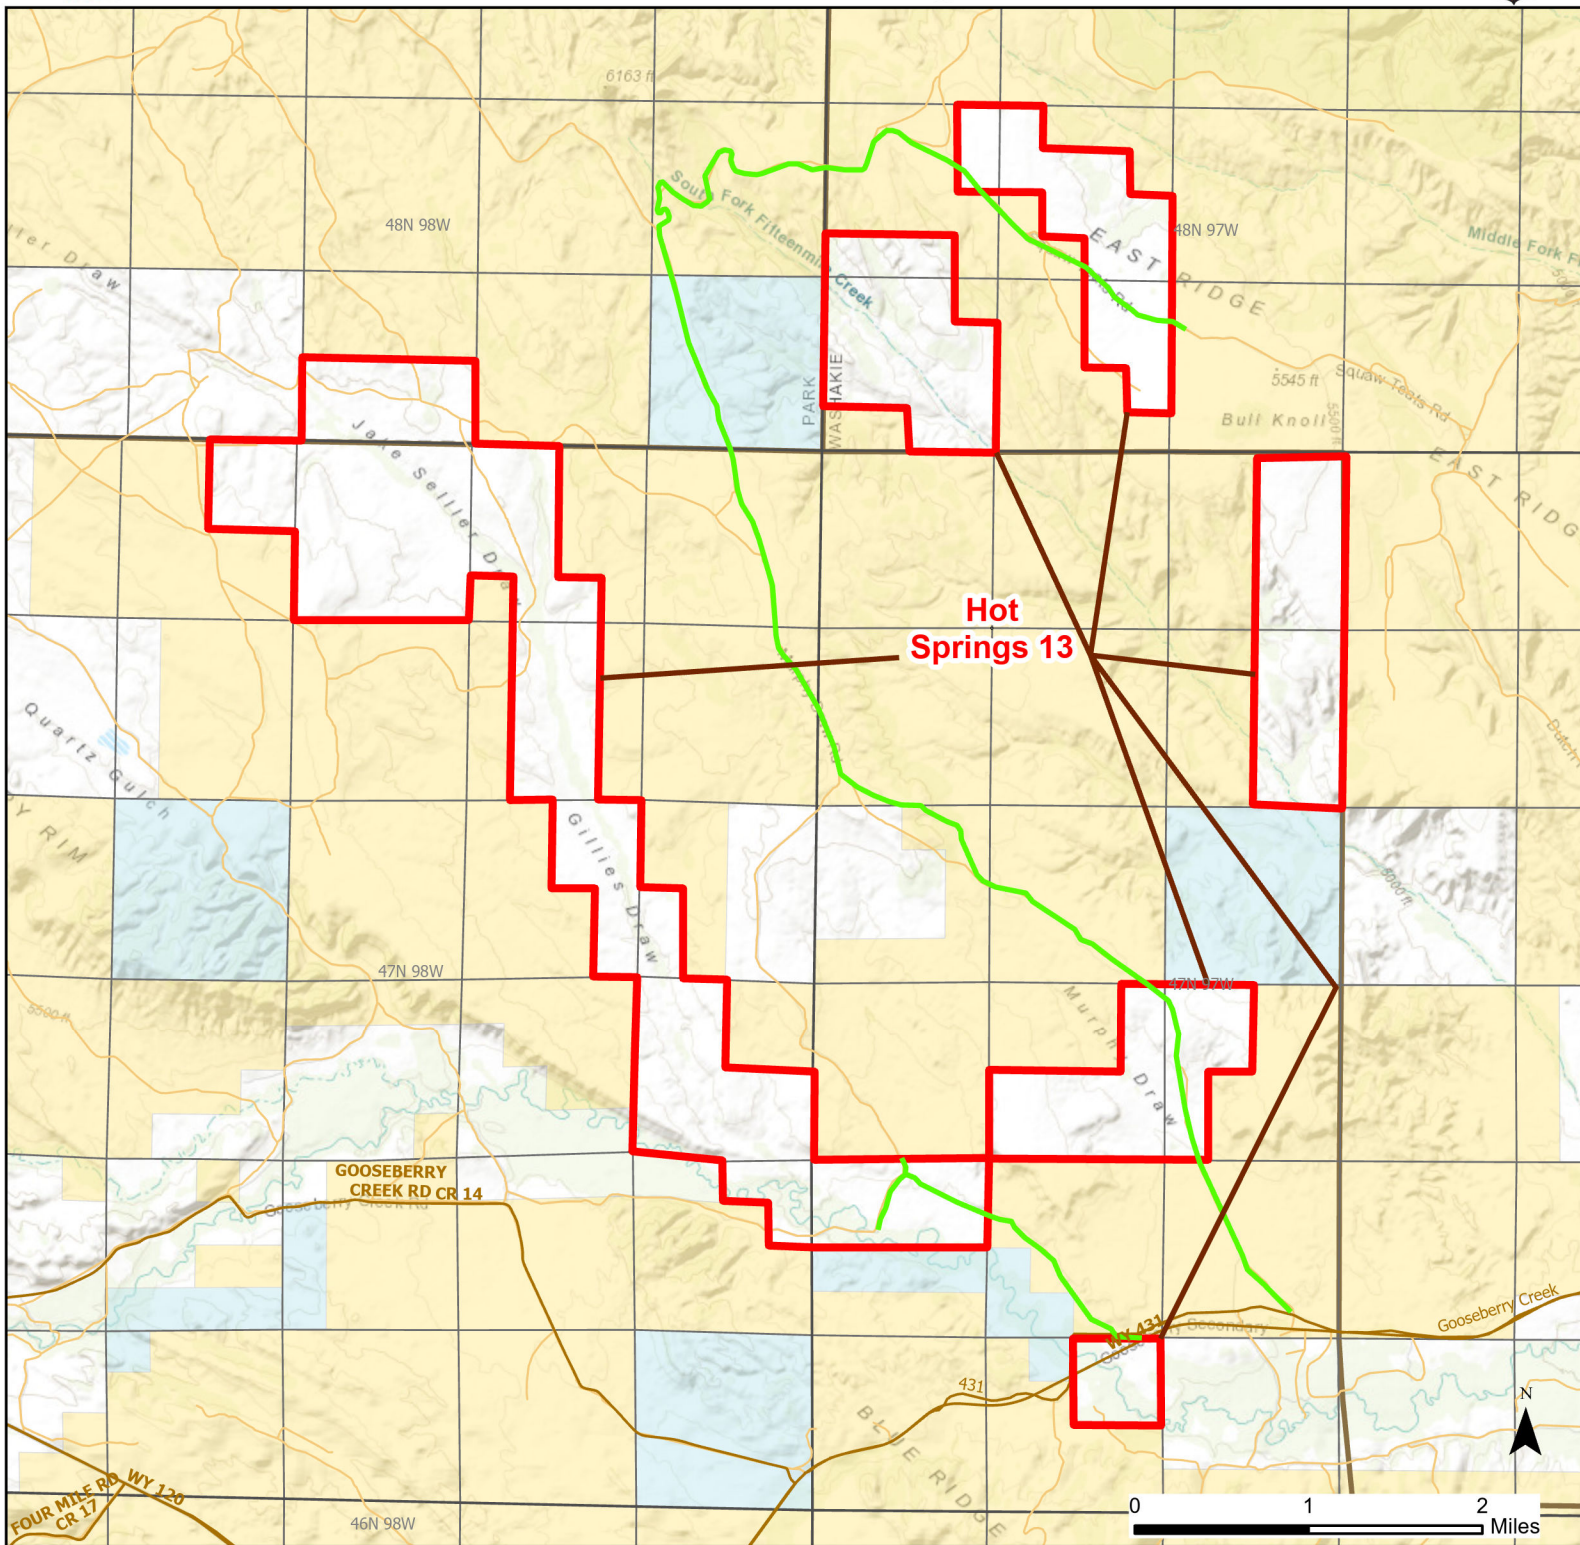

# Hot Springs 13 Walk-in Hunting Area

Access Dates:  
08/15 - 01/31  
2024 Hunt Season

Parking	Closed Road	Boundary	Limited Range Weapons and Archery	State
Road Closed	WIA Use Only	Archery Only	Other	DOD
Coupon Box	Roads	County Boundaries	CLOSED	BLM
Gate	Open Road			Forest Service
Special Conditions Apply				Wyoming Game & Fish Dept.
				Private

Species allowed to hunt: Sage Grouse, Partridge, Doves, Rabbit, Antelope, Deer, Elk

Rules:

This map is for visual use, assistance and general location only, does not represent a survey, and is not to be used for legal conveyance. Hunt Area boundaries are approximate, consult Game and Fish Hunting Regulations for descriptions and restrictions. Access to these private lands for any commercial activity must be gained by contacting the individual landowner(s) directly.