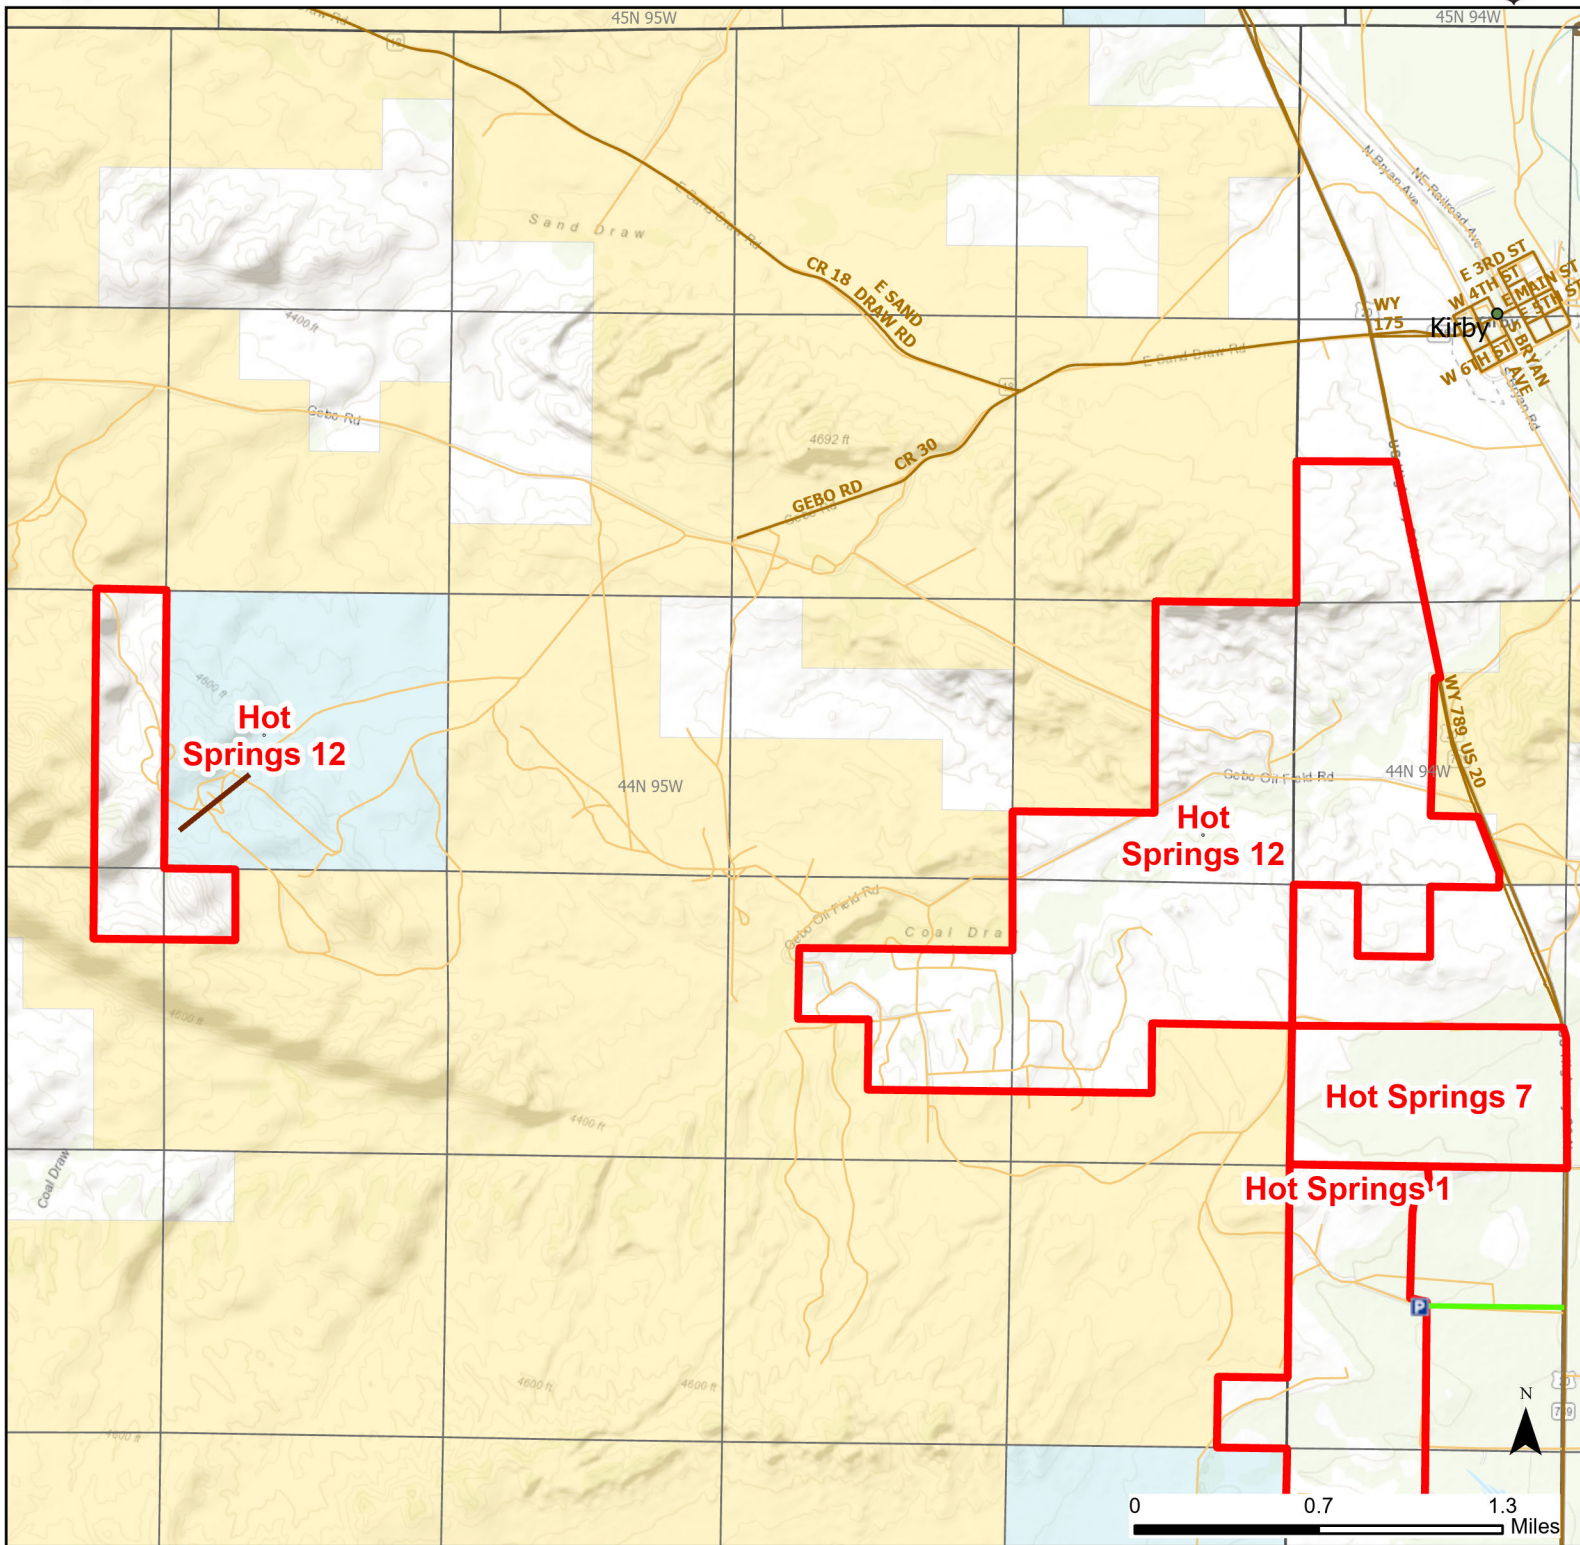

Hot Springs 12 Walk-in Hunting Area

Access Dates:
08/15 - 02/28
2024 Hunt Season

Parking	Closed Road	Boundary	Limited Range Weapons and Archery	State
Road Closed	WIA Use Only	Archery Only	Other	DOD
Coupon Box	Roads	CLOSED		BLM
Gate	County Boundaries			Forest Service
Open Road				Wyoming Game & Fish Dept.
Special Conditions Apply				Private

Species allowed to hunt: Pheasant, Doves, Partridge, Rabbit, Antelope, Deer

Rules: Portable blinds may be used on a daily basis. Blinds must have owner's name and contact info affixed and may not be left in the field overnight. Motorized vehicle access allowed on established roads only. Predator hunting allowed during daylight hours only. Nongame hunting permitted.

This map is for visual use, assistance and general location only, does not represent a survey, and is not to be used for legal conveyance. Hunt Area boundaries are approximate, consult Game and Fish Hunting Regulations for descriptions and restrictions. Access to these private lands for any commercial activity must be gained by contacting the individual landowner(s) directly.