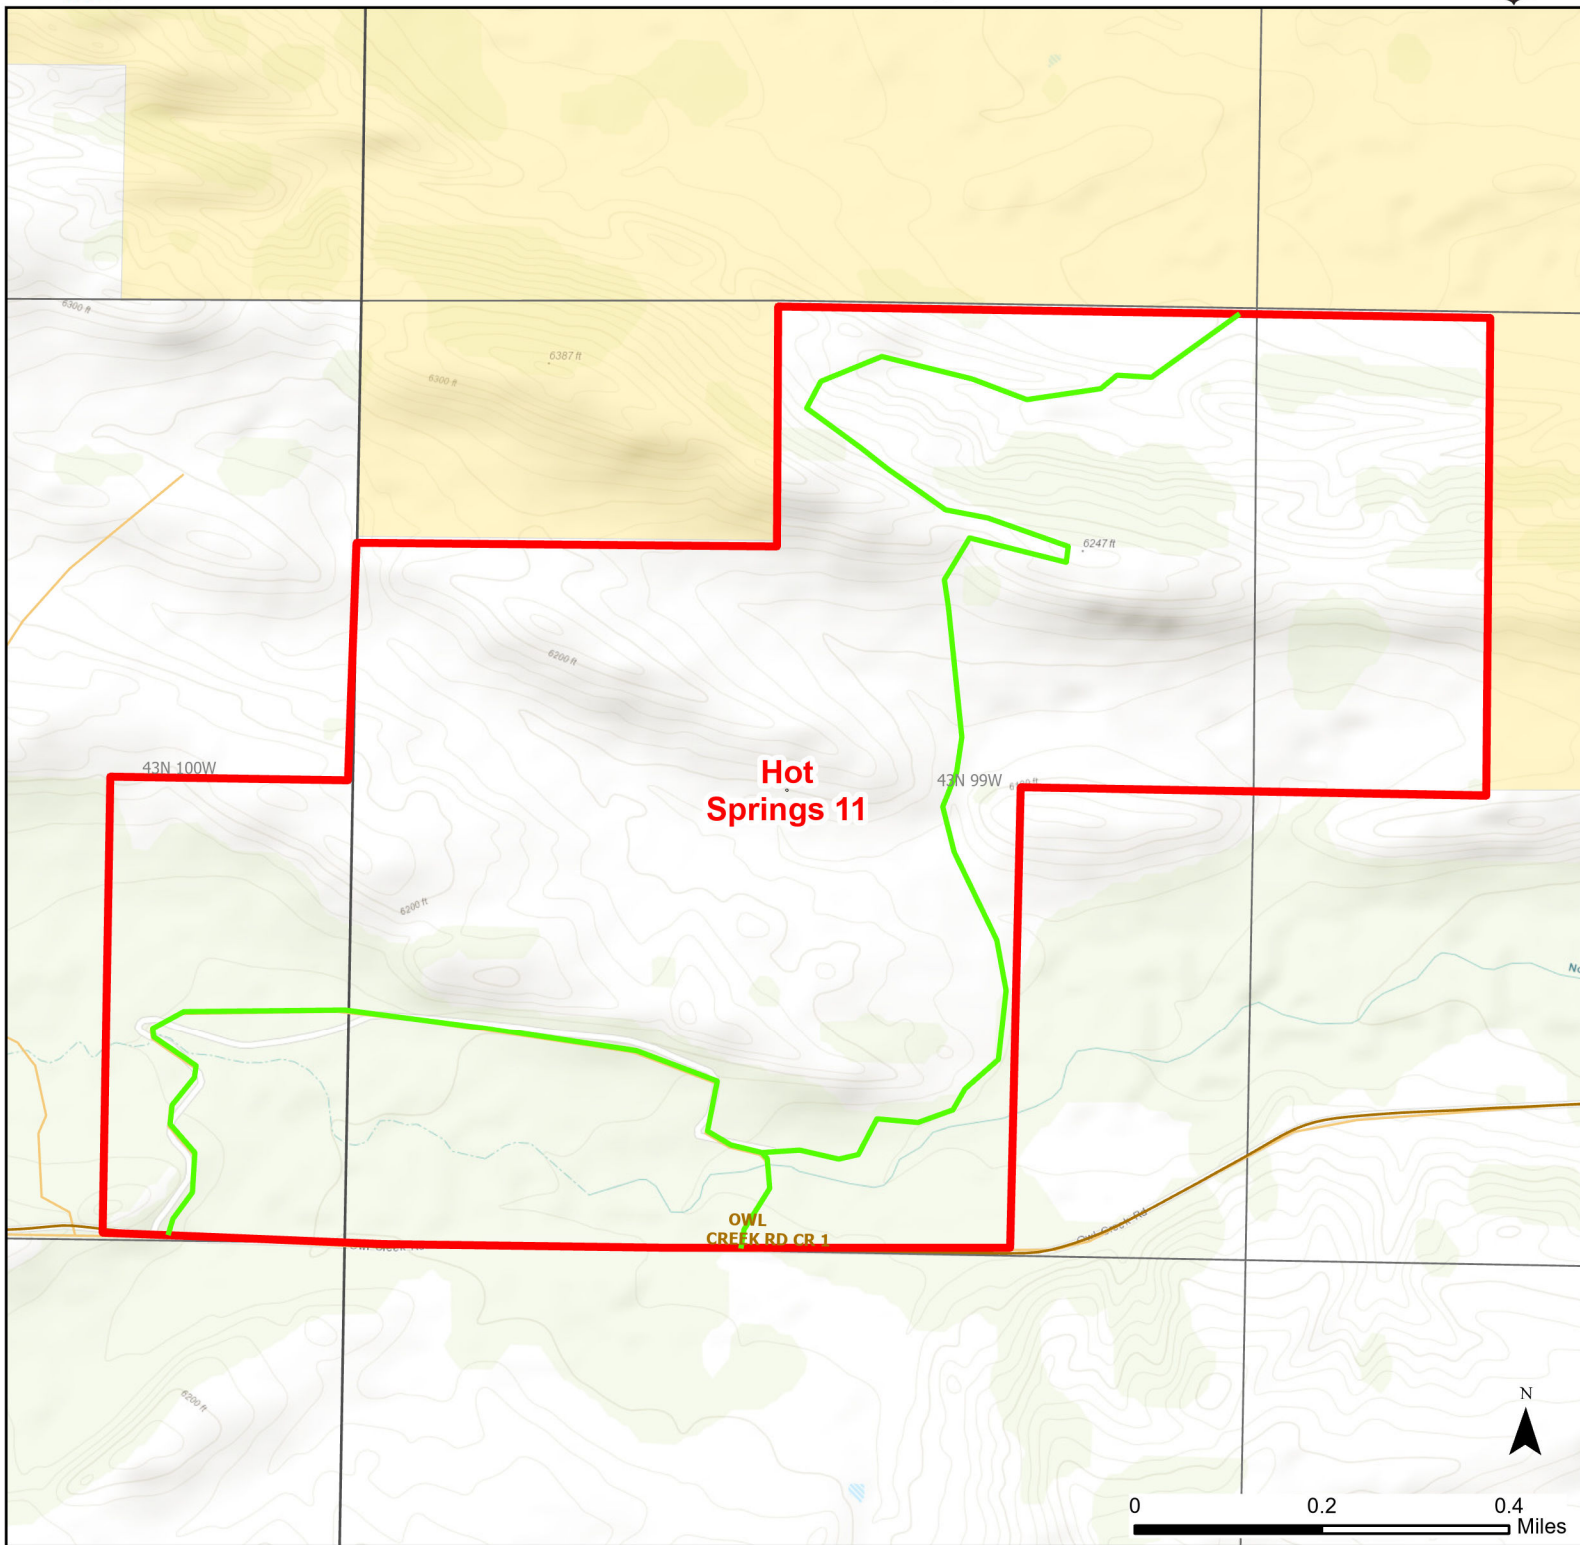

Hot Springs 11 Walk-in Hunting Area

Access Dates:
08/15 - 03/31
2024 Hunt Season

Parking	Closed Road	Boundary	Limited Range Weapons and Archery	State
Road Closed	WIA Use Only	Archery Only	Other	DOD
Coupon Box	Roads	Archery Only	Other	BLM
Gate	County Boundaries	Archery Only	Other	Forest Service
Open Road		Archery Only	Other	Wyoming Game & Fish Dept.
Special Conditions Apply		Archery Only	Other	Private

Species allowed to hunt: Antelope, Deer

Rules: Portable blinds may be used on a daily basis. Blinds must have owner's name and contact info affixed and may not be left in the field overnight. Motorized vehicle access limited to designated roads only. Designated roads are marked with a white arrow. Predator hunting allowed during daylight hours only. Mountain lion hunting allowed.

This map is for visual use, assistance and general location only, does not represent a survey, and is not to be used for legal conveyance. Hunt Area boundaries are approximate, consult Game and Fish Hunting Regulations for descriptions and restrictions. Access to these private lands for any commercial activity must be gained by contacting the individual landowner(s) directly.