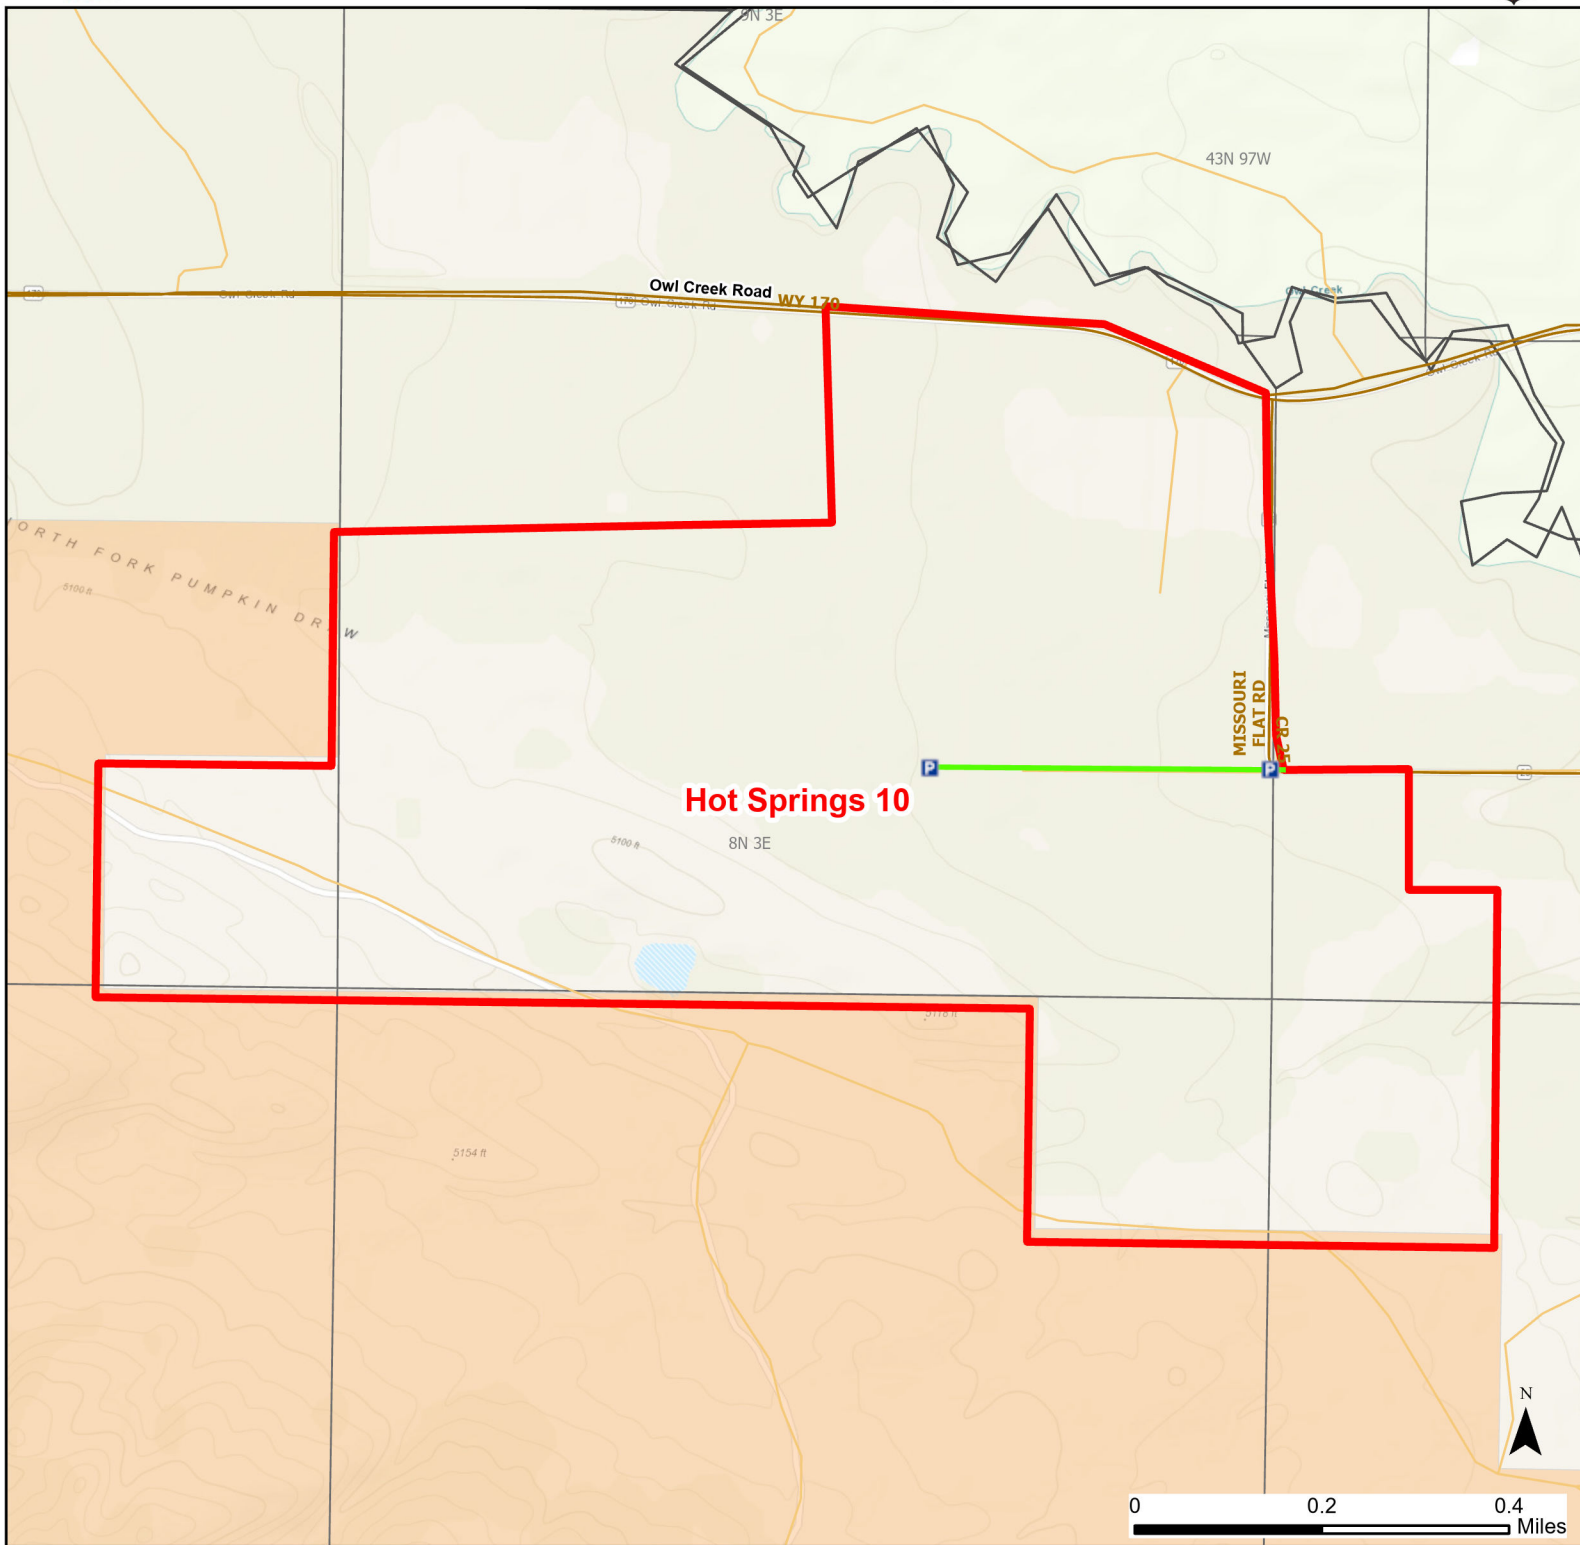

Hot Springs 10 Walk-in Hunting Area

Access Dates:
08/15 - 12/31
2024 Hunt Season

Parking	Closed Road	Boundary	Limited Range Weapons and Archery	State
Road Closed	WIA Use Only	Archery Only	Other	DOD
Coupon Box	Roads	County Boundaries	CLOSED	BLM
Gate	Open Road			Forest Service
Special Conditions Apply				Wyoming Game & Fish Dept.
				Private

Species allowed to hunt: Antelope, Deer

Rules: All vehicles must park in designated parking areas only. Portable blinds may be used on a daily basis. Blinds must have owner's name and contact info affixed and may not be left in the field overnight. Motorized vehicle access limited to designated roads only. Designated roads are marked with a white arrow.

This map is for visual use, assistance and general location only, does not represent a survey, and is not to be used for legal conveyance. Hunt Area boundaries are approximate, consult Game and Fish Hunting Regulations for descriptions and restrictions. Access to these private lands for any commercial activity must be gained by contacting the individual landowner(s) directly.