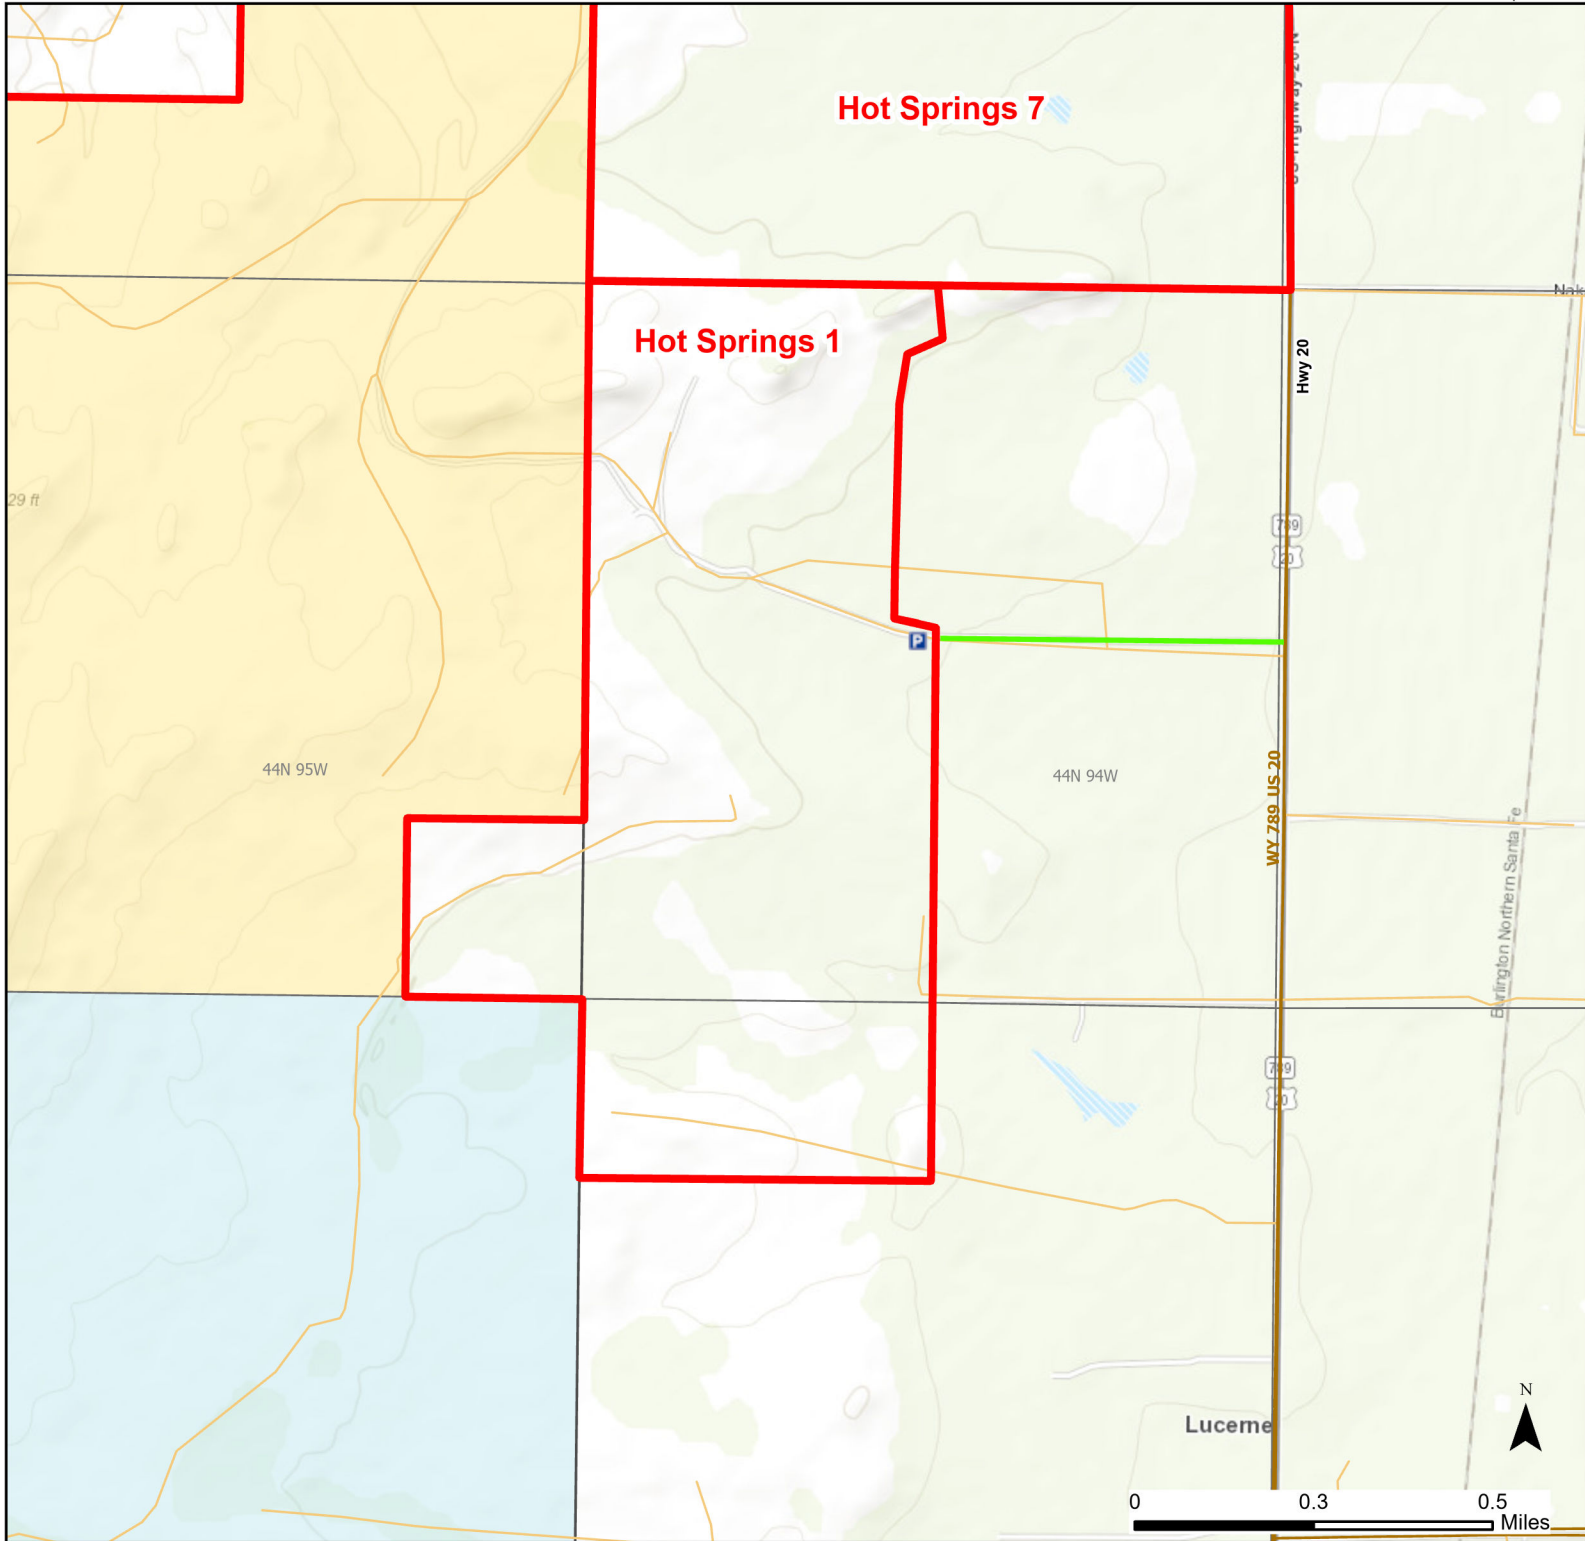

Hot Springs 1 Walk-in Hunting Area

Access Dates:
08/15 - 02/28
2024 Hunt Season

Parking	Closed Road	Boundary	Limited Range Weapons and Archery	State
Road Closed	WIA Use Only	Archery Only	Other	DOD
Coupon Box	Roads	County Boundaries	CLOSED	BLM
Gate	Open Road			Forest Service
Special Conditions Apply				Wyoming Game & Fish Dept.
				Private

Species allowed to hunt: Pheasant, Doves, Partridge, Rabbit, Antelope, Deer

Rules: All vehicles must park in designated parking areas only. Portable blinds may be used on a daily basis. Blinds must have owner's name and contact info affixed and may not be left in the field overnight. Motorized vehicle access limited to designated roads only. Designated roads are marked with a white arrow. Predator hunting allowed during daylight hours only.

This map is for visual use, assistance and general location only, does not represent a survey, and is not to be used for legal conveyance. Hunt Area boundaries are approximate, consult Game and Fish Hunting Regulations for descriptions and restrictions. Access to these private lands for any commercial activity must be gained by contacting the individual landowner(s) directly.