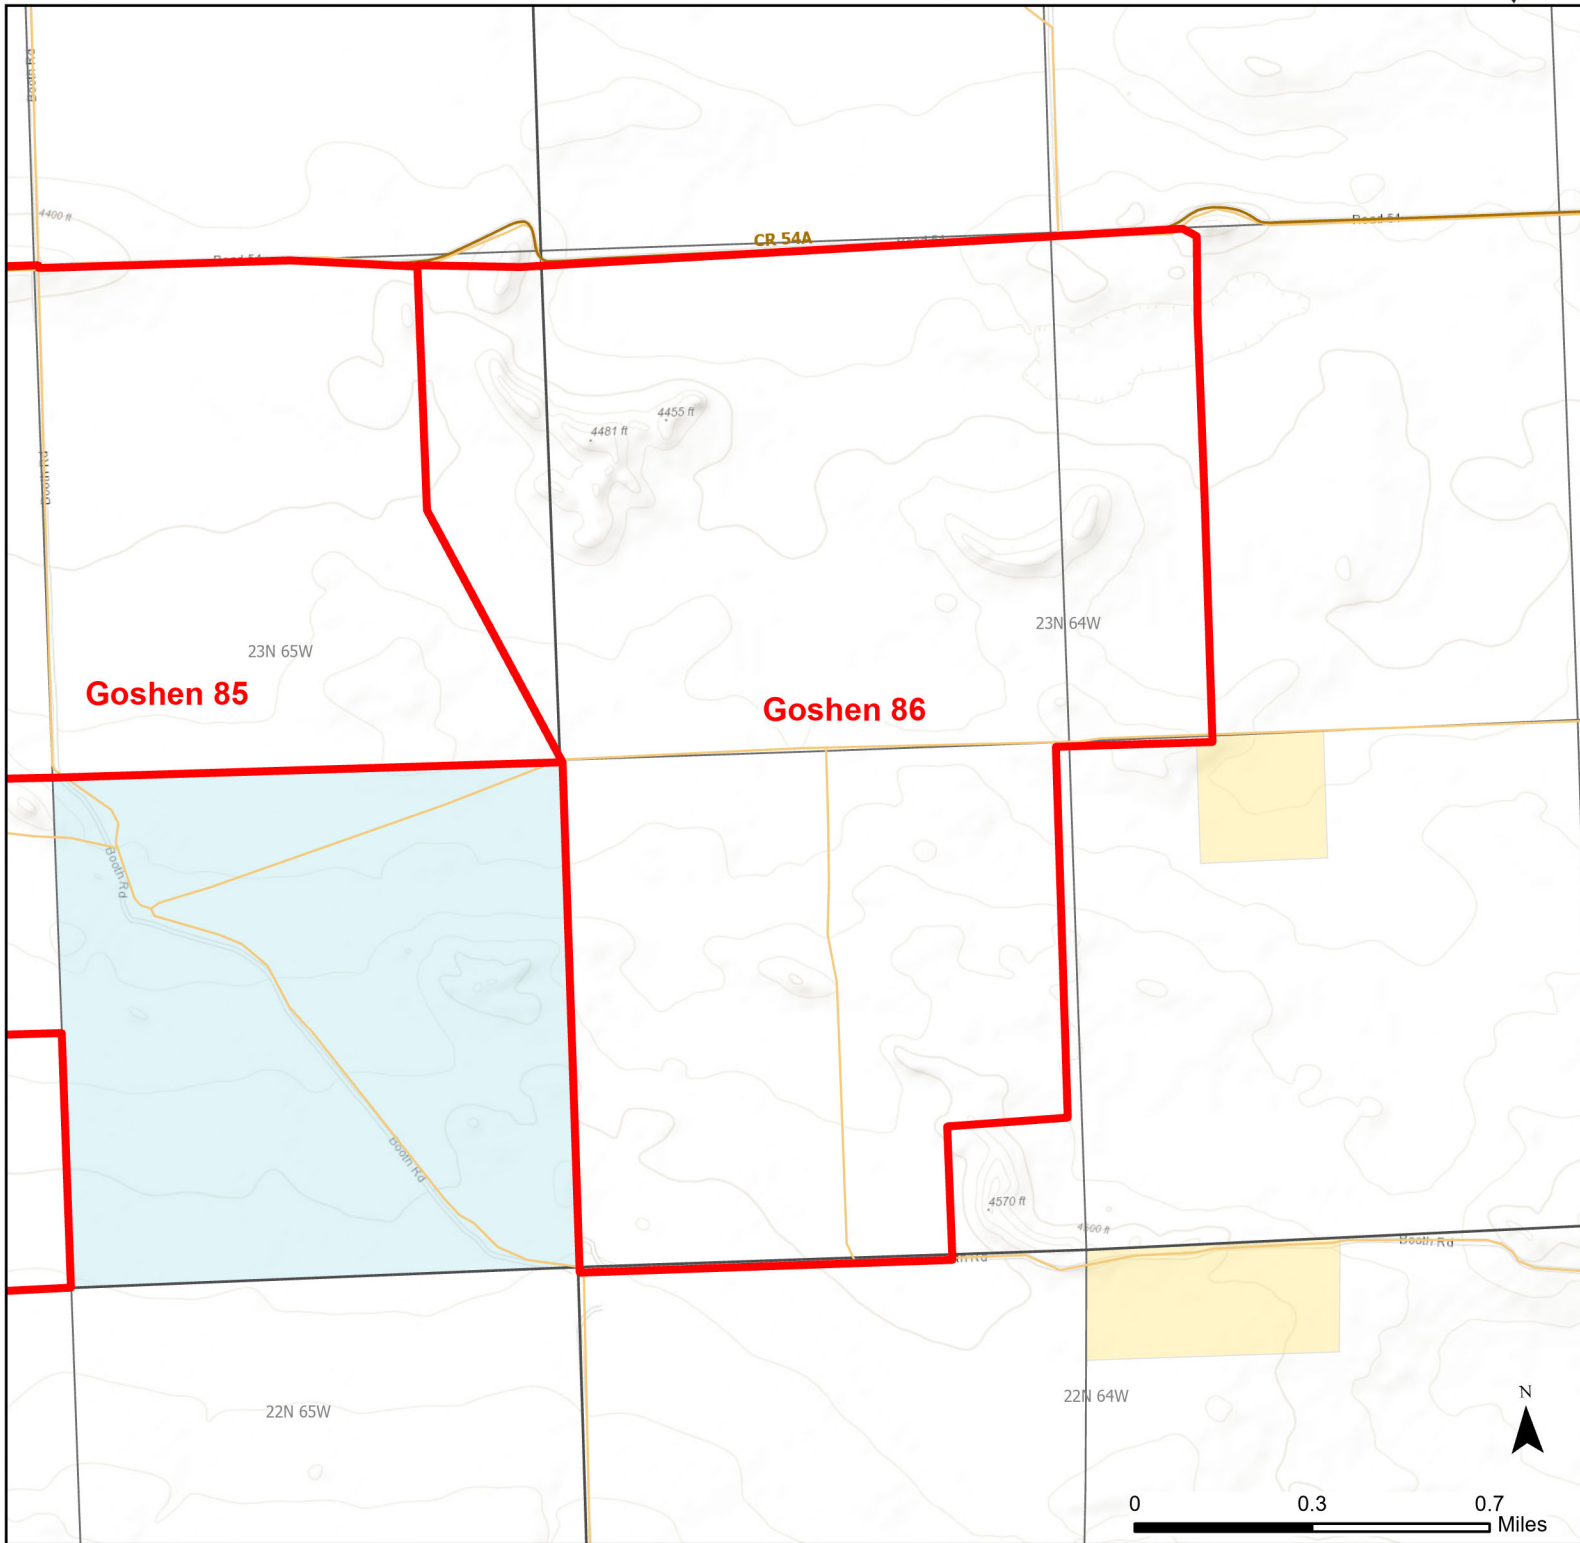

Goshen 86 Walk-in Hunting Area

Access Dates:
08/15 - 12/31
2024 Hunt Season

Parking	Closed Road	Boundary	Limited Range Weapons and Archery	State
Road Closed	WIA Use Only	Archery Only	Other	DOD
Coupon Box	Roads			BLM
Gate	County Boundaries			Forest Service
Open Road			CLOSED	Wyoming Game & Fish Dept.
Special Conditions Apply				Private

Species allowed to hunt: Pheasant, Sharp tail Grouse, Doves, Partridge, Antelope

Rules:

This map is for visual use, assistance and general location only, does not represent a survey, and is not to be used for legal conveyance. Hunt Area boundaries are approximate, consult Game and Fish Hunting Regulations for descriptions and restrictions. Access to these private lands for any commercial activity must be gained by contacting the individual landowner(s) directly.