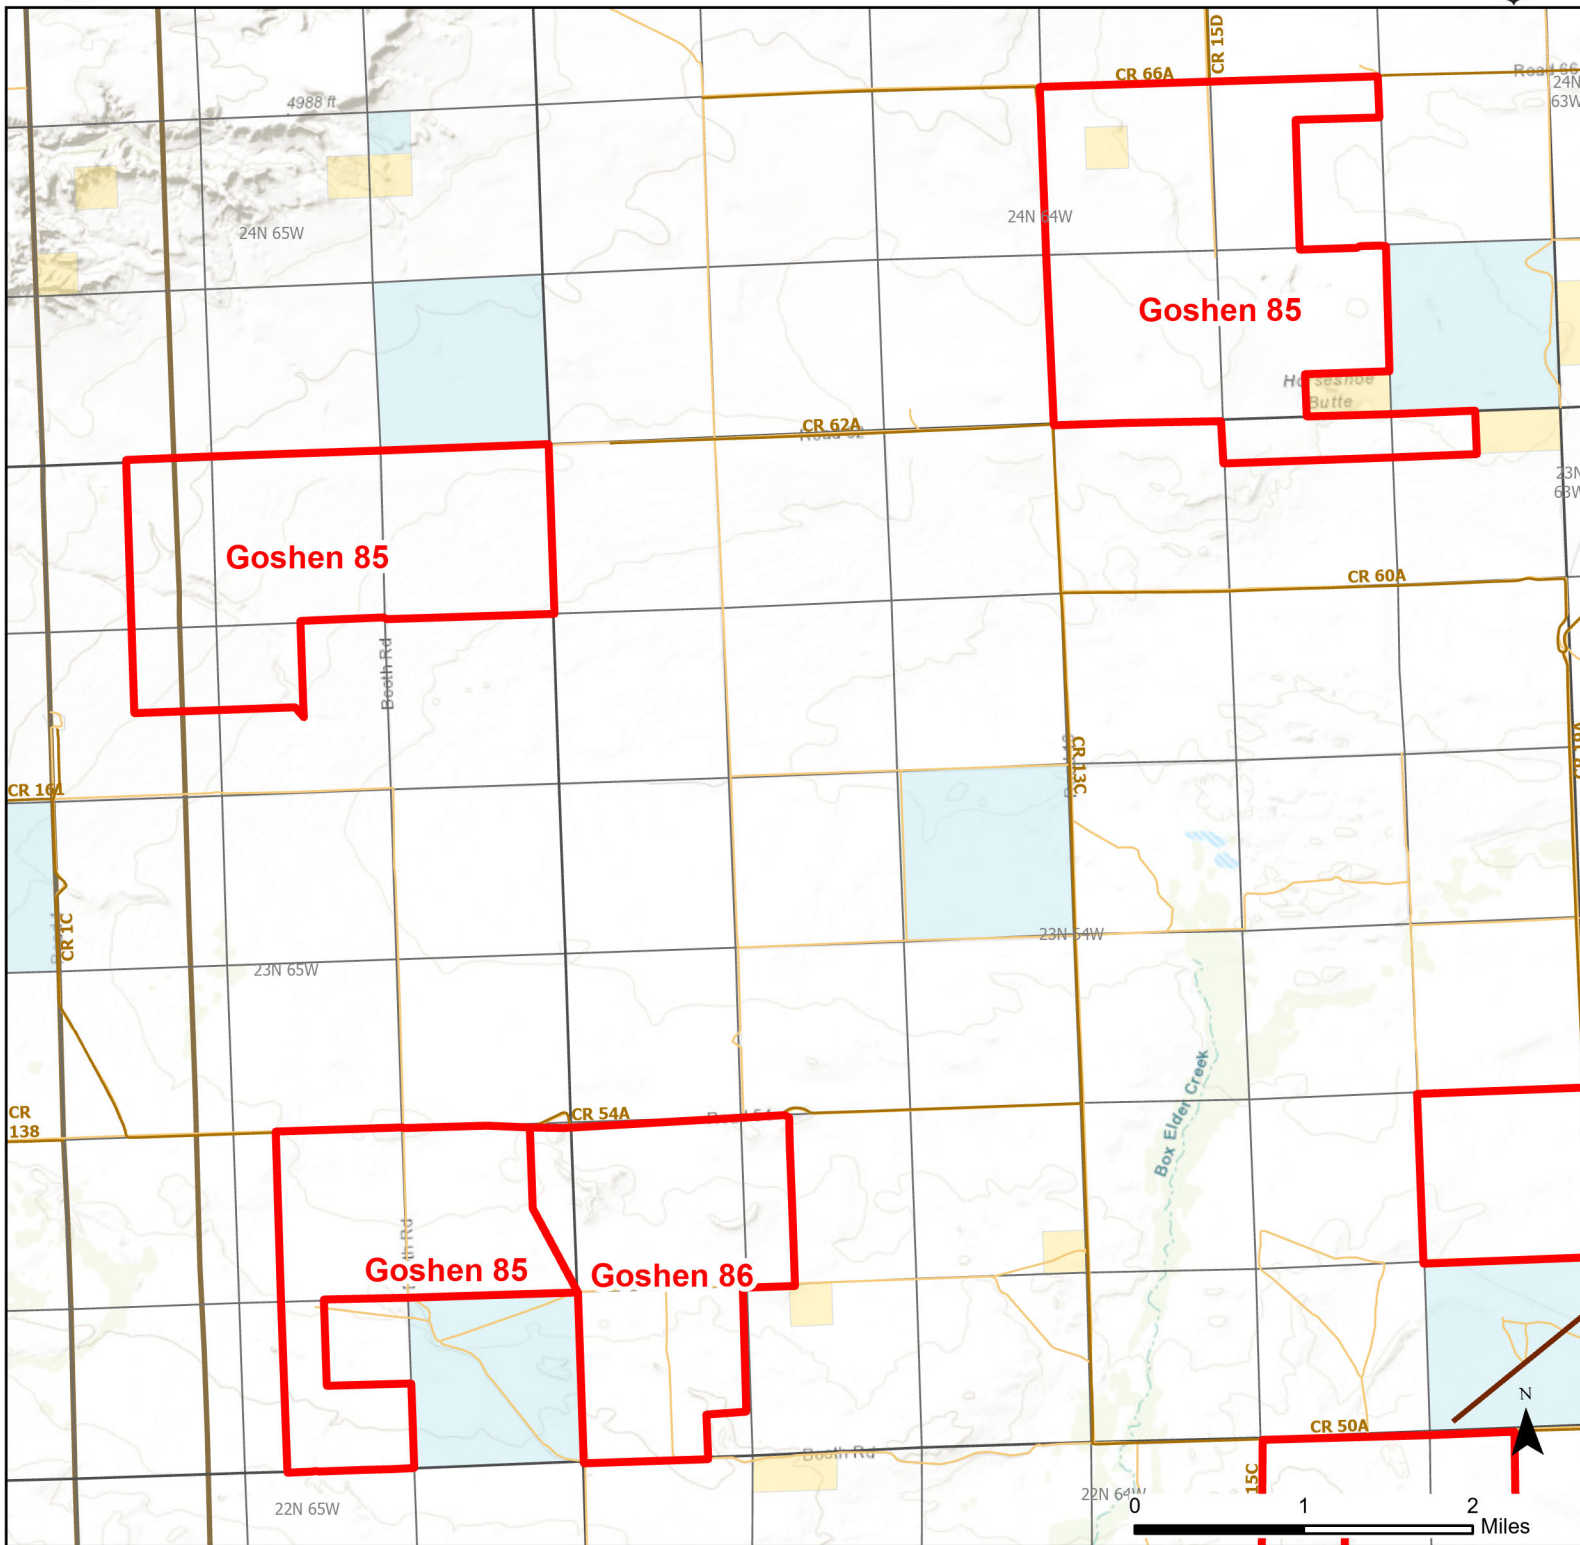

# Goshen 85 Walk-in Hunting Area

Access Dates:  
07/01 - 06/30  
2024 Hunt Season

Parking	Closed Road	Boundary	Limited Range Weapons and Archery	State
Road Closed	WIA Use Only	Archery Only	Other	DOD
Coupon Box	Roads	County Boundaries	CLOSED	BLM
Gate	Open Road			Forest Service
Open Road	Special Conditions Apply			Wyoming Game & Fish Dept.
				Private

Species allowed to hunt: Pheasant, Sharp tail Grouse, Doves, Partridge, Antelope

Rules: Portable blinds may be used on a daily basis. Blinds must have owner's name and contact info affixed and may not be left in the field overnight. Prairie dog hunting allowed.

This map is for visual use, assistance and general location only, does not represent a survey, and is not to be used for legal conveyance. Hunt Area boundaries are approximate, consult Game and Fish Hunting Regulations for descriptions and restrictions. Access to these private lands for any commercial activity must be gained by contacting the individual landowner(s) directly.