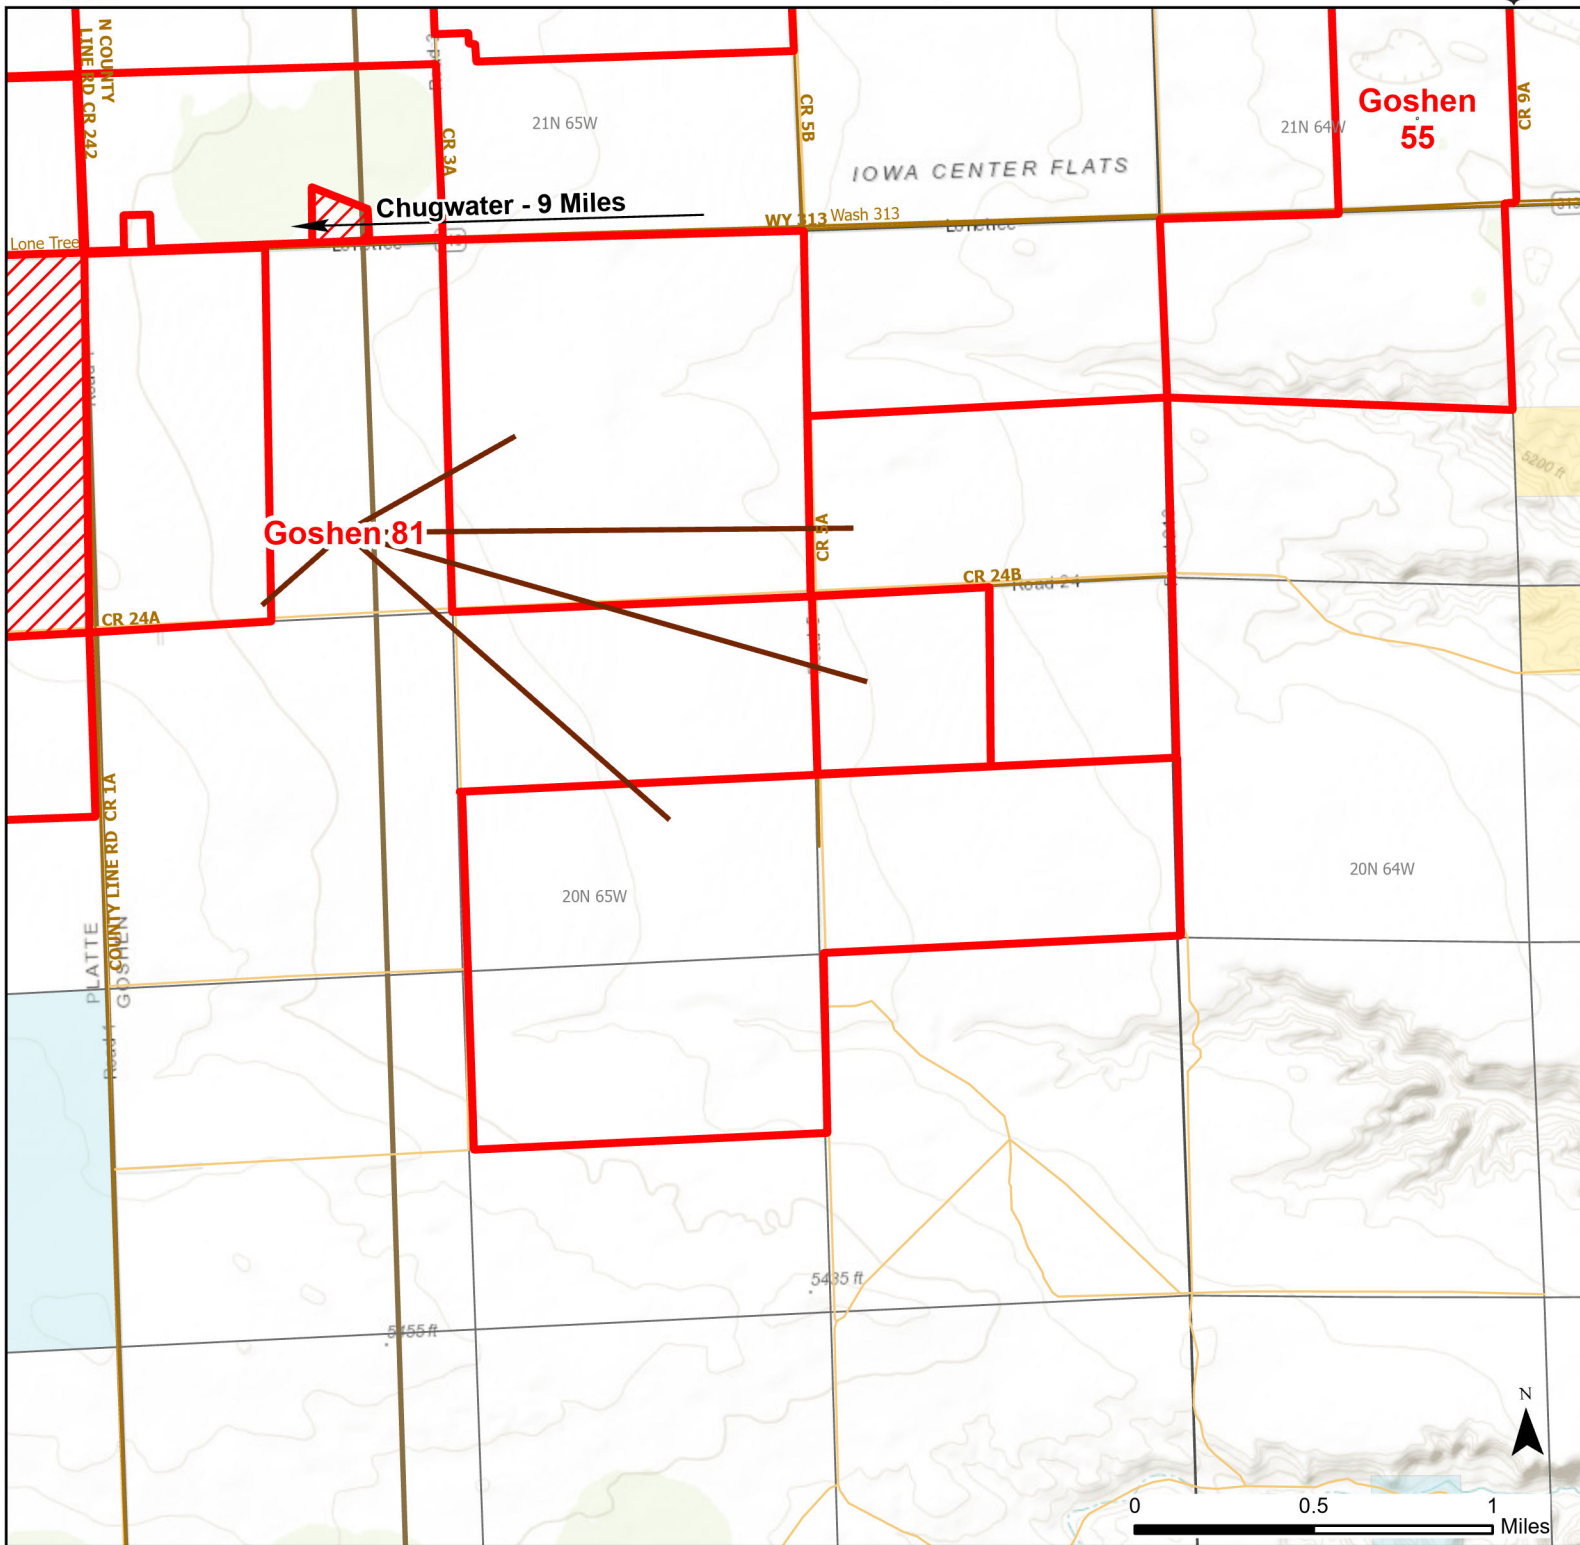

Goshen 81 Walk-in Hunting Area

Access Dates:
09/01 - 12/31
2024 Hunt Season

Parking	Closed Road	Boundary	Limited Range Weapons and Archery	State
Road Closed	WIA Use Only	Archery Only	Other	DOD
Coupon Box	Roads	County Boundaries	CLOSED	BLM
Gate	County Boundaries			Forest Service
Open Road				Wyoming Game & Fish Dept.
Special Conditions Apply				Private

Species allowed to hunt: Sharp tail Grouse, Doves, Partridge, Rabbit, Antelope, Deer

Rules: Portable blinds may be used on a daily basis. Blinds must have owner's name and contact info affixed and may not be left in the field overnight.

This map is for visual use, assistance and general location only, does not represent a survey, and is not to be used for legal conveyance. Hunt Area boundaries are approximate, consult Game and Fish Hunting Regulations for descriptions and restrictions. Access to these private lands for any commercial activity must be gained by contacting the individual landowner(s) directly.