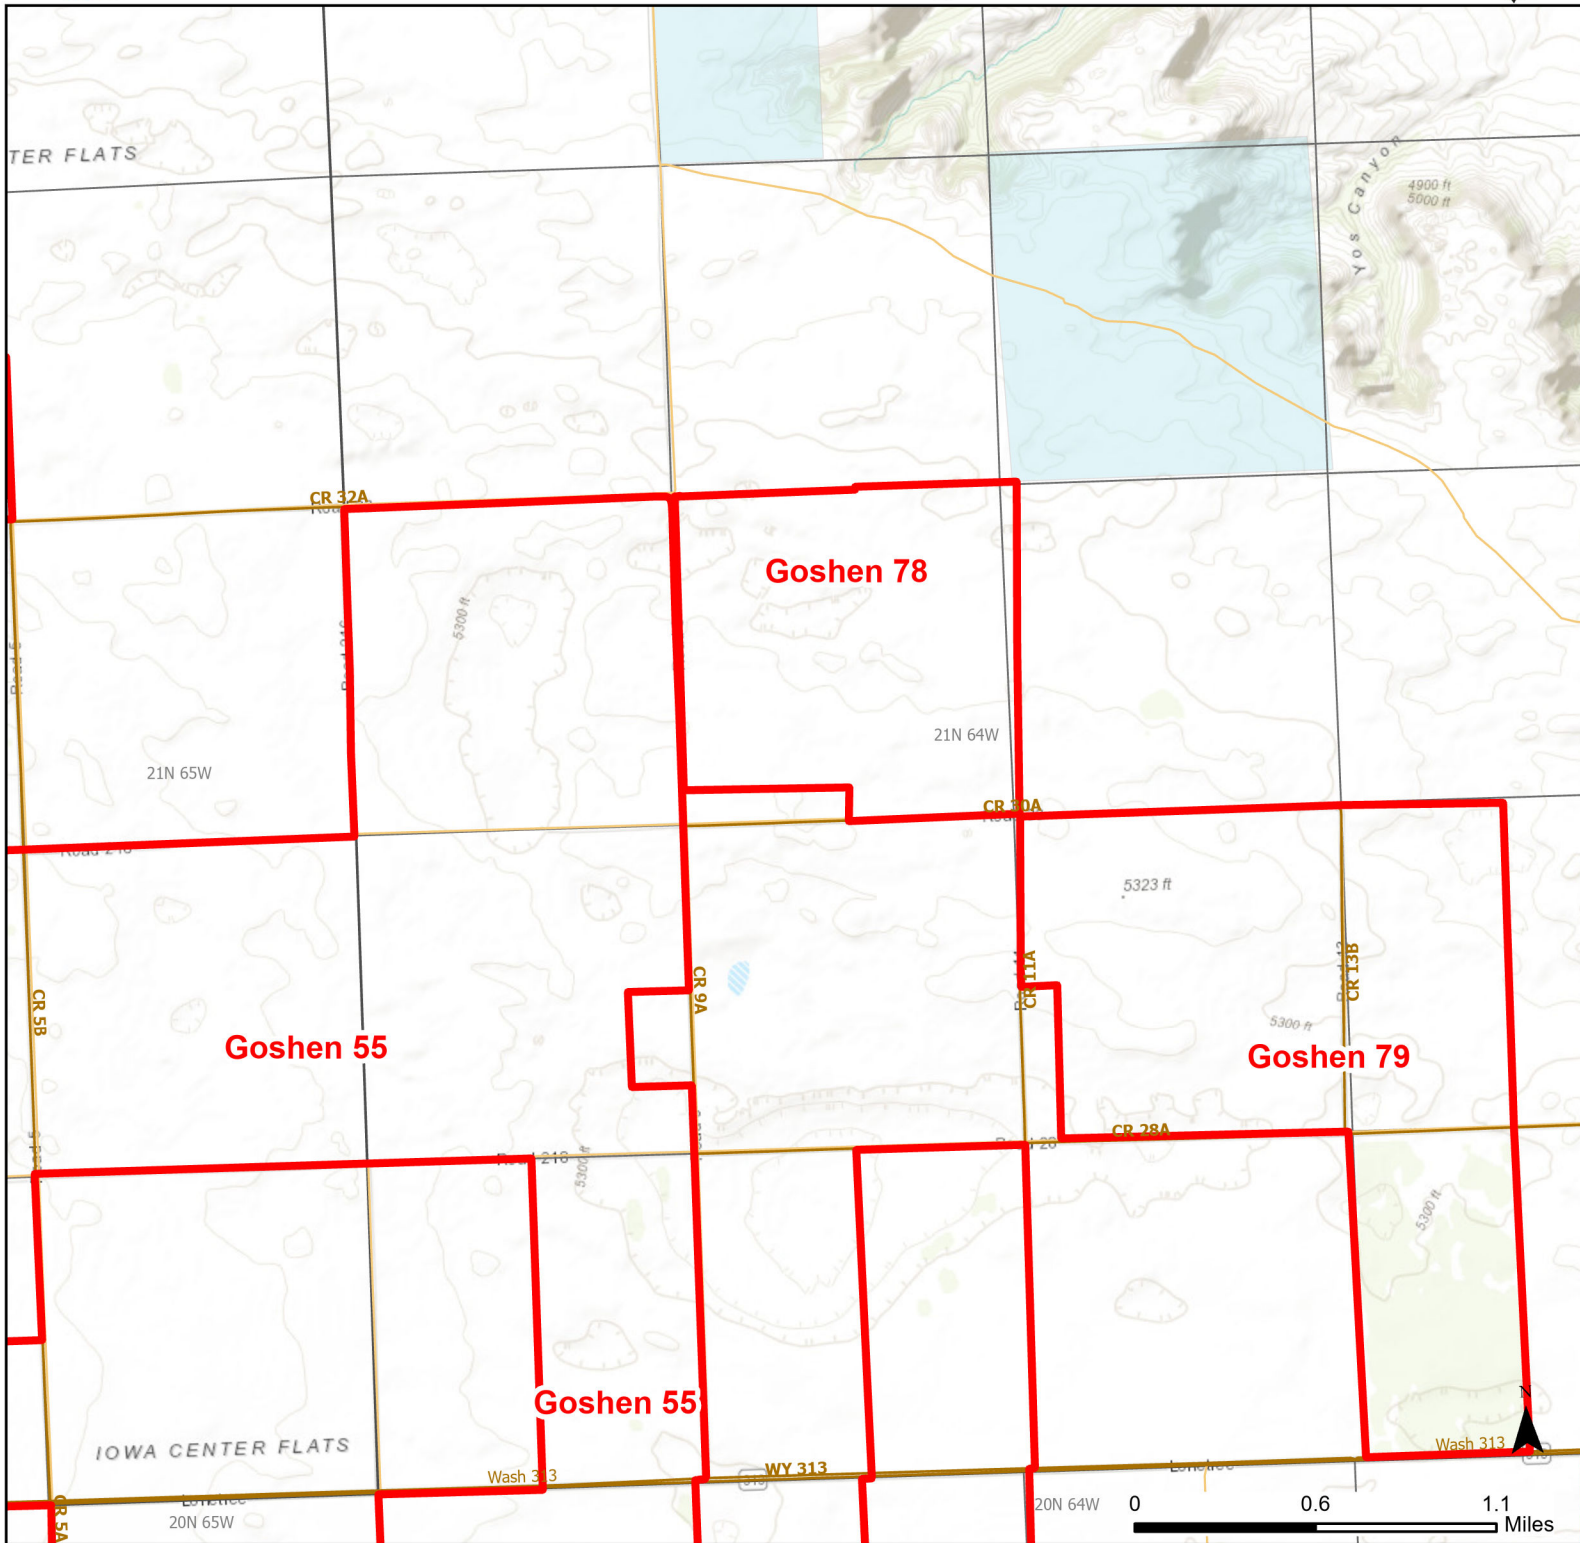

# Goshen 78 Walk-in Hunting Area

Access Dates:  
09/01 - 12/31  
2024 Hunt Season

Parking	Closed Road	Boundary	Limited Range Weapons and Archery	State
Road Closed	WIA Use Only	Archery Only	Other	DOD
Coupon Box	Roads			BLM
Gate	County Boundaries			Forest Service
Open Road				Wyoming Game & Fish Dept.
Special Conditions Apply			CLOSED	Private

Species allowed to hunt: Sharp tail Grouse, Doves, Partridge, Rabbit, Antelope, Deer

Rules: Portable blinds may be used on a daily basis. Blinds must have owner's name and contact info affixed and may not be left in the field overnight.

This map is for visual use, assistance and general location only, does not represent a survey, and is not to be used for legal conveyance. Hunt Area boundaries are approximate, consult Game and Fish Hunting Regulations for descriptions and restrictions. Access to these private lands for any commercial activity must be gained by contacting the individual landowner(s) directly.