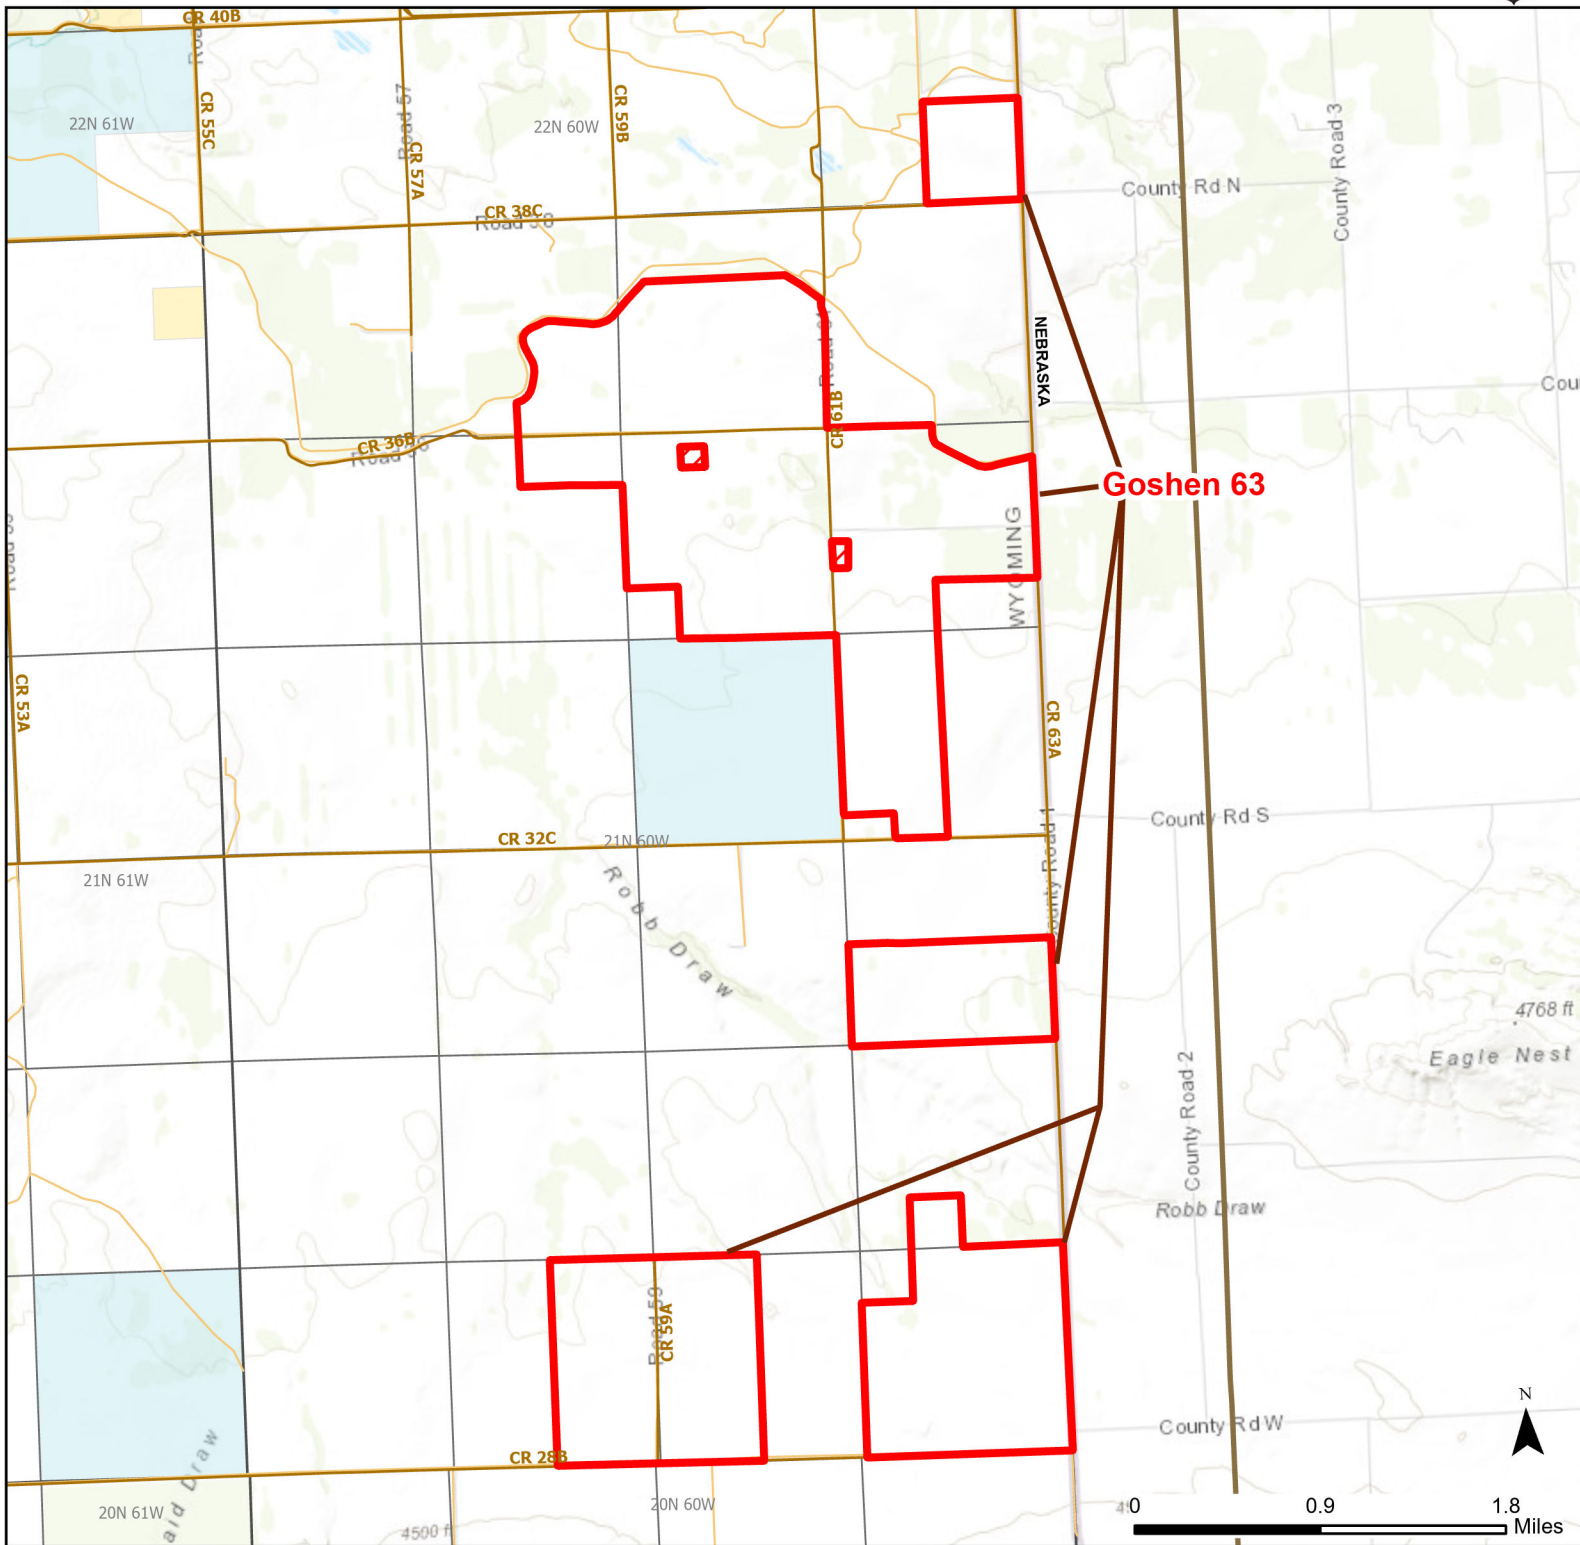

Goshen 63 Walk-in Hunting Area

Access Dates:
09/01 - 12/31
2024 Hunt Season

Parking	Closed Road	Boundary	Limited Range Weapons and Archery	State
Road Closed	WIA Use Only	Archery Only	Other	DOD
Coupon Box	Roads	County Boundaries	CLOSED	BLM
Gate	County Boundaries			Forest Service
Open Road				Wyoming Game & Fish Dept.
Special Conditions Apply				Private

This map is for visual use, assistance and general location only, does not represent a survey, and is not to be used for legal conveyance. Hunt Area boundaries are approximate, consult Game and Fish Hunting Regulations for descriptions and restrictions. Access to these private lands for any commercial activity must be gained by contacting the individual landowner(s) directly.