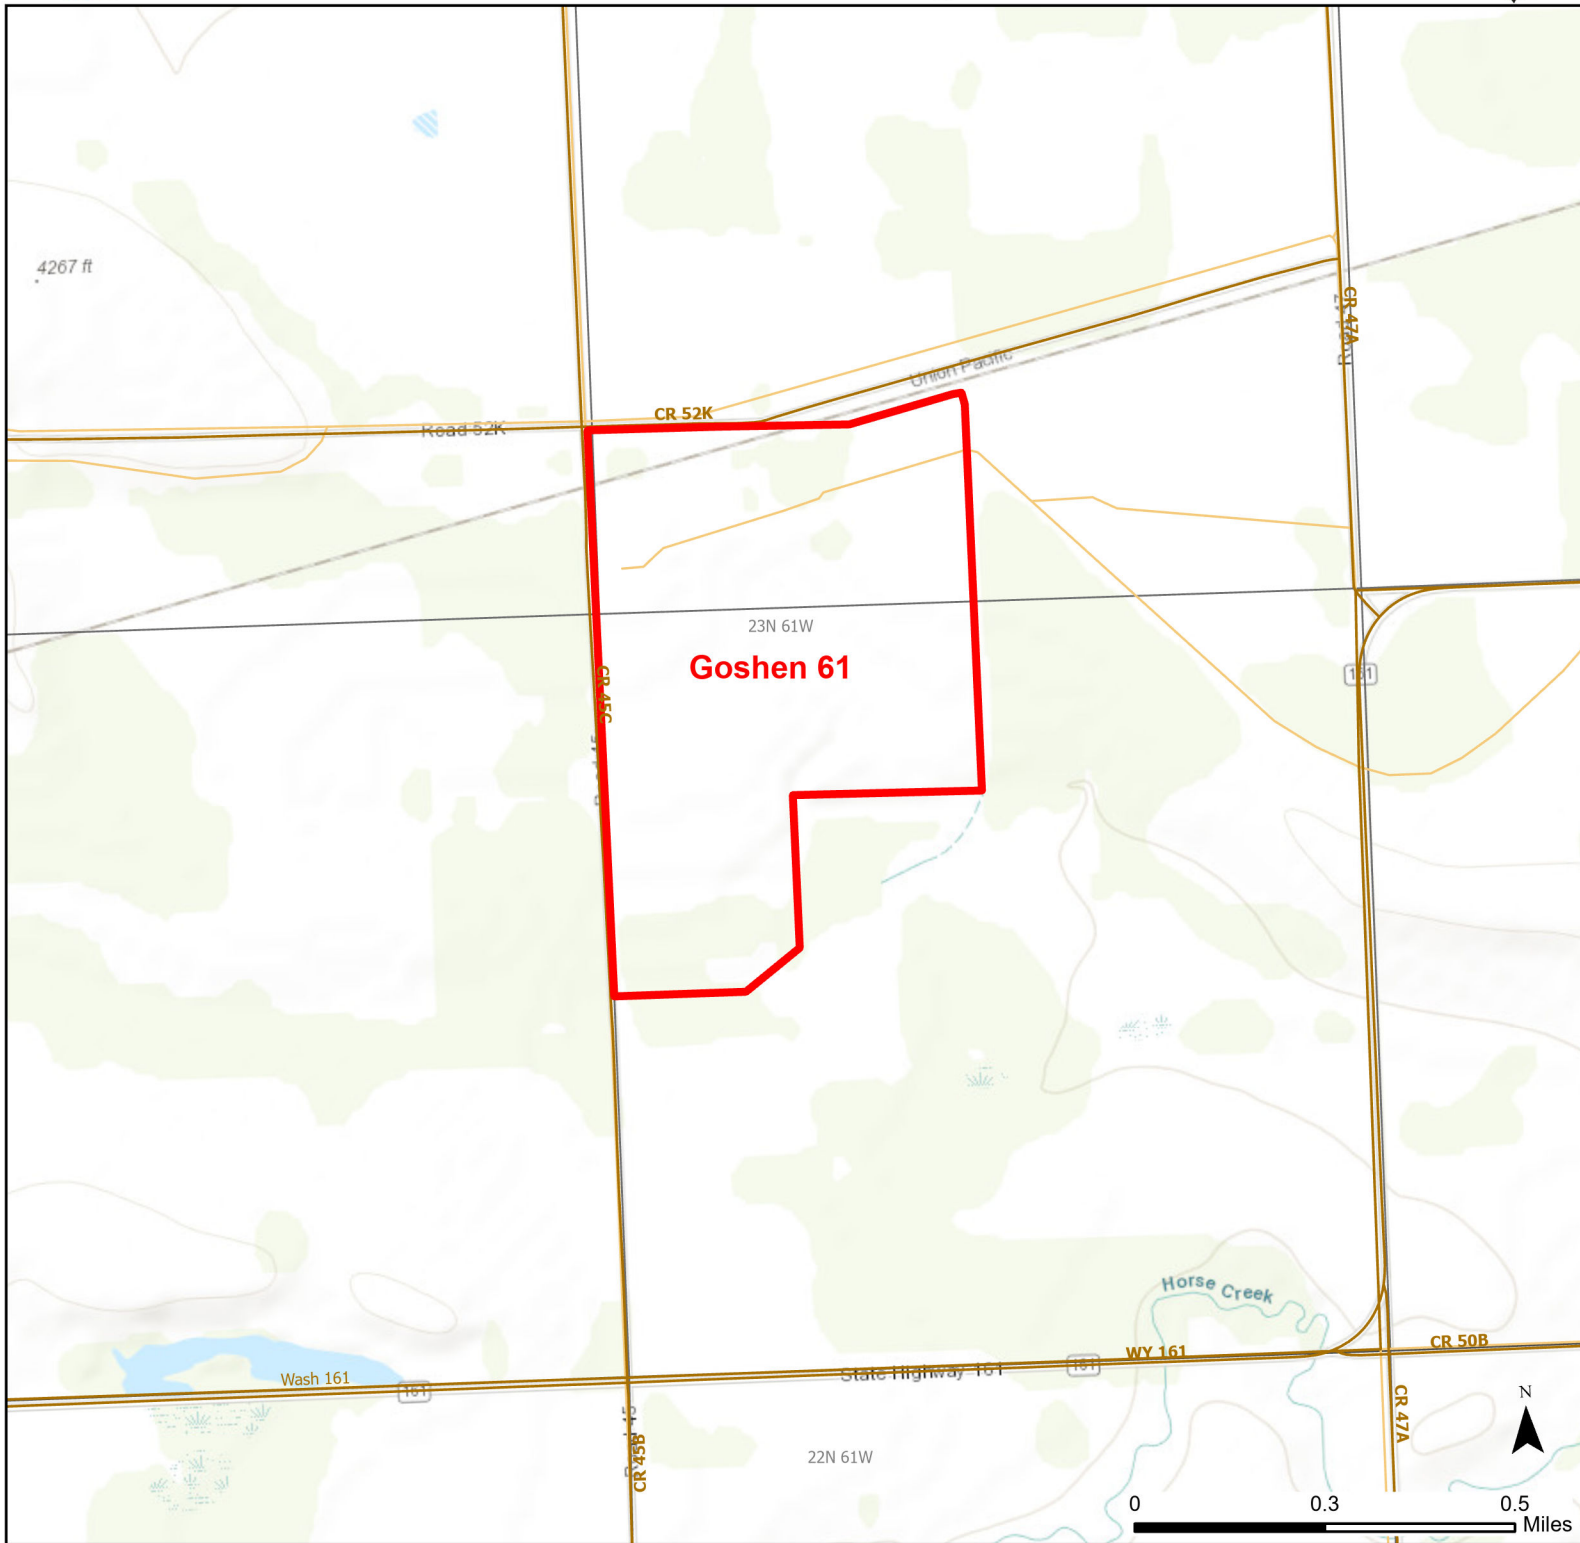

# Goshen 61 Walk-in Hunting Area

Access Dates:  
11/01 - 02/15  
2024 Hunt Season

Parking	Closed Road	Boundary	Limited Range Weapons and Archery	State
Road Closed	WIA Use Only	Archery Only	Other	DOD
Coupon Box	Roads	County Boundaries	CLOSED	BLM
Gate				Forest Service
Open Road				Wyoming Game & Fish Dept.
Special Conditions Apply				Private

Species allowed to hunt: Waterfowl, Pheasant, Sharp tail Grouse, Doves, Partridge

Rules:

This map is for visual use, assistance and general location only, does not represent a survey, and is not to be used for legal conveyance. Hunt Area boundaries are approximate, consult Game and Fish Hunting Regulations for descriptions and restrictions. Access to these private lands for any commercial activity must be gained by contacting the individual landowner(s) directly.