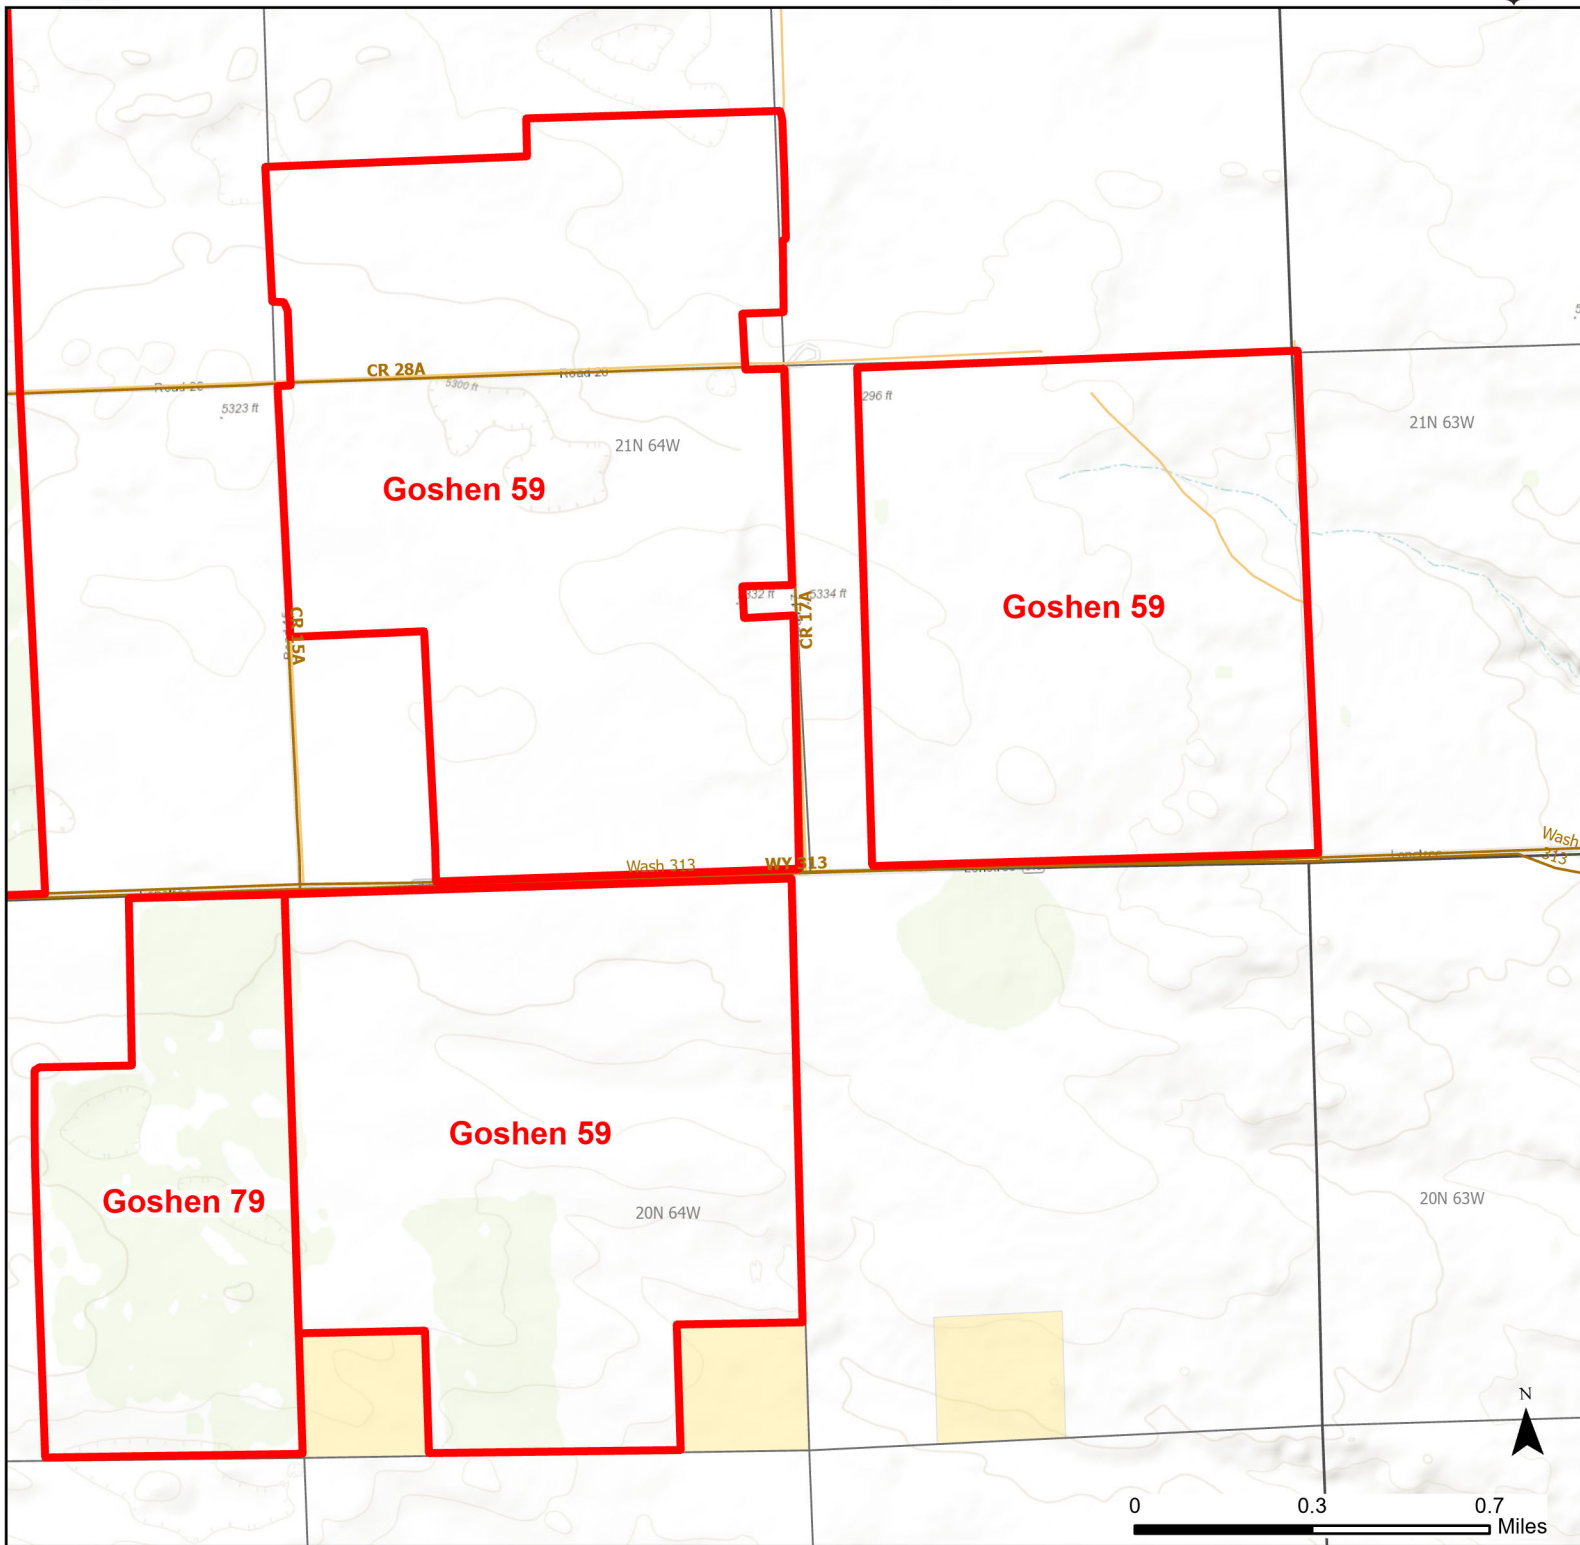

Goshen 59 Walk-in Hunting Area

Access Dates:
09/01 - 12/31
2024 Hunt Season

Parking	Closed Road	Boundary	Limited Range Weapons and Archery	State
Road Closed	WIA Use Only	Archery Only	Other	DOD
Coupon Box	Roads	County Boundaries	CLOSED	BLM
Gate	Open Road			Forest Service
Special Conditions Apply				Wyoming Game & Fish Dept.
				Private

Species allowed to hunt: Sharp tail Grouse, Dove, Partridge, Rabbit

Rules: Portable blinds may be used on a daily basis. Blinds must have owner's name and contact info affixed and may not be left in the field overnight.

This map is for visual use, assistance and general location only, does not represent a survey, and is not to be used for legal conveyance. Hunt Area boundaries are approximate, consult Game and Fish Hunting Regulations for descriptions and restrictions. Access to these private lands for any commercial activity must be gained by contacting the individual landowner(s) directly.