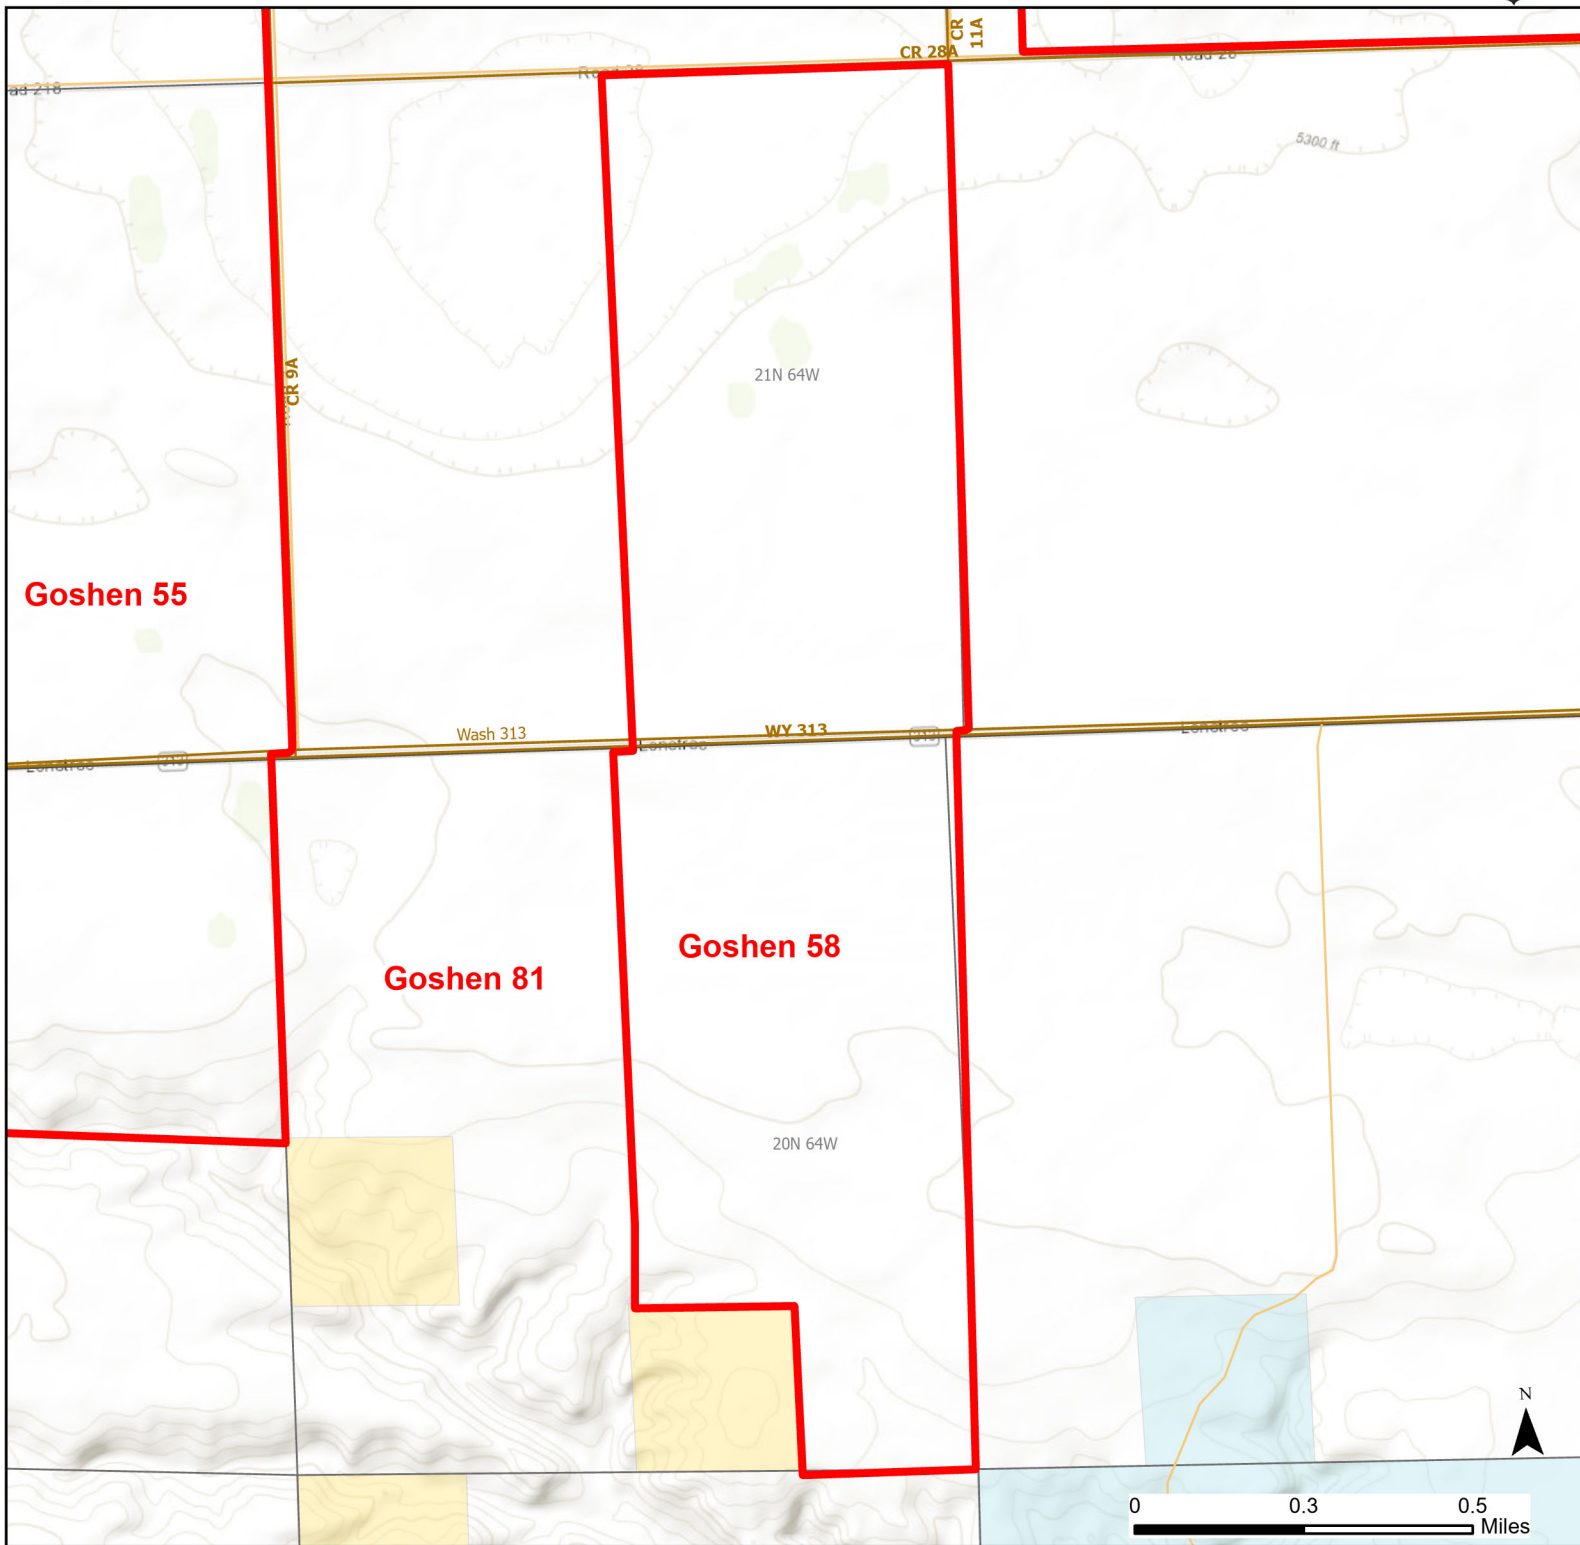

Goshen 58 Walk-in Hunting Area

Access Dates:
09/01 - 12/31
2024 Hunt Season

Parking	Closed Road	Boundary	Limited Range Weapons and Archery	State
Road Closed	WIA Use Only	Archery Only	Other	DOD
Coupon Box	Roads	County Boundaries	CLOSED	BLM
Gate				Forest Service
Open Road				Wyoming Game & Fish Dept.
Special Conditions Apply				Private

Species allowed to hunt: Sharp tail Grouse, Doves, Partridge, Rabbit

Rules:

This map is for visual use, assistance and general location only, does not represent a survey, and is not to be used for legal conveyance. Hunt Area boundaries are approximate, consult Game and Fish Hunting Regulations for descriptions and restrictions. Access to these private lands for any commercial activity must be gained by contacting the individual landowner(s) directly.