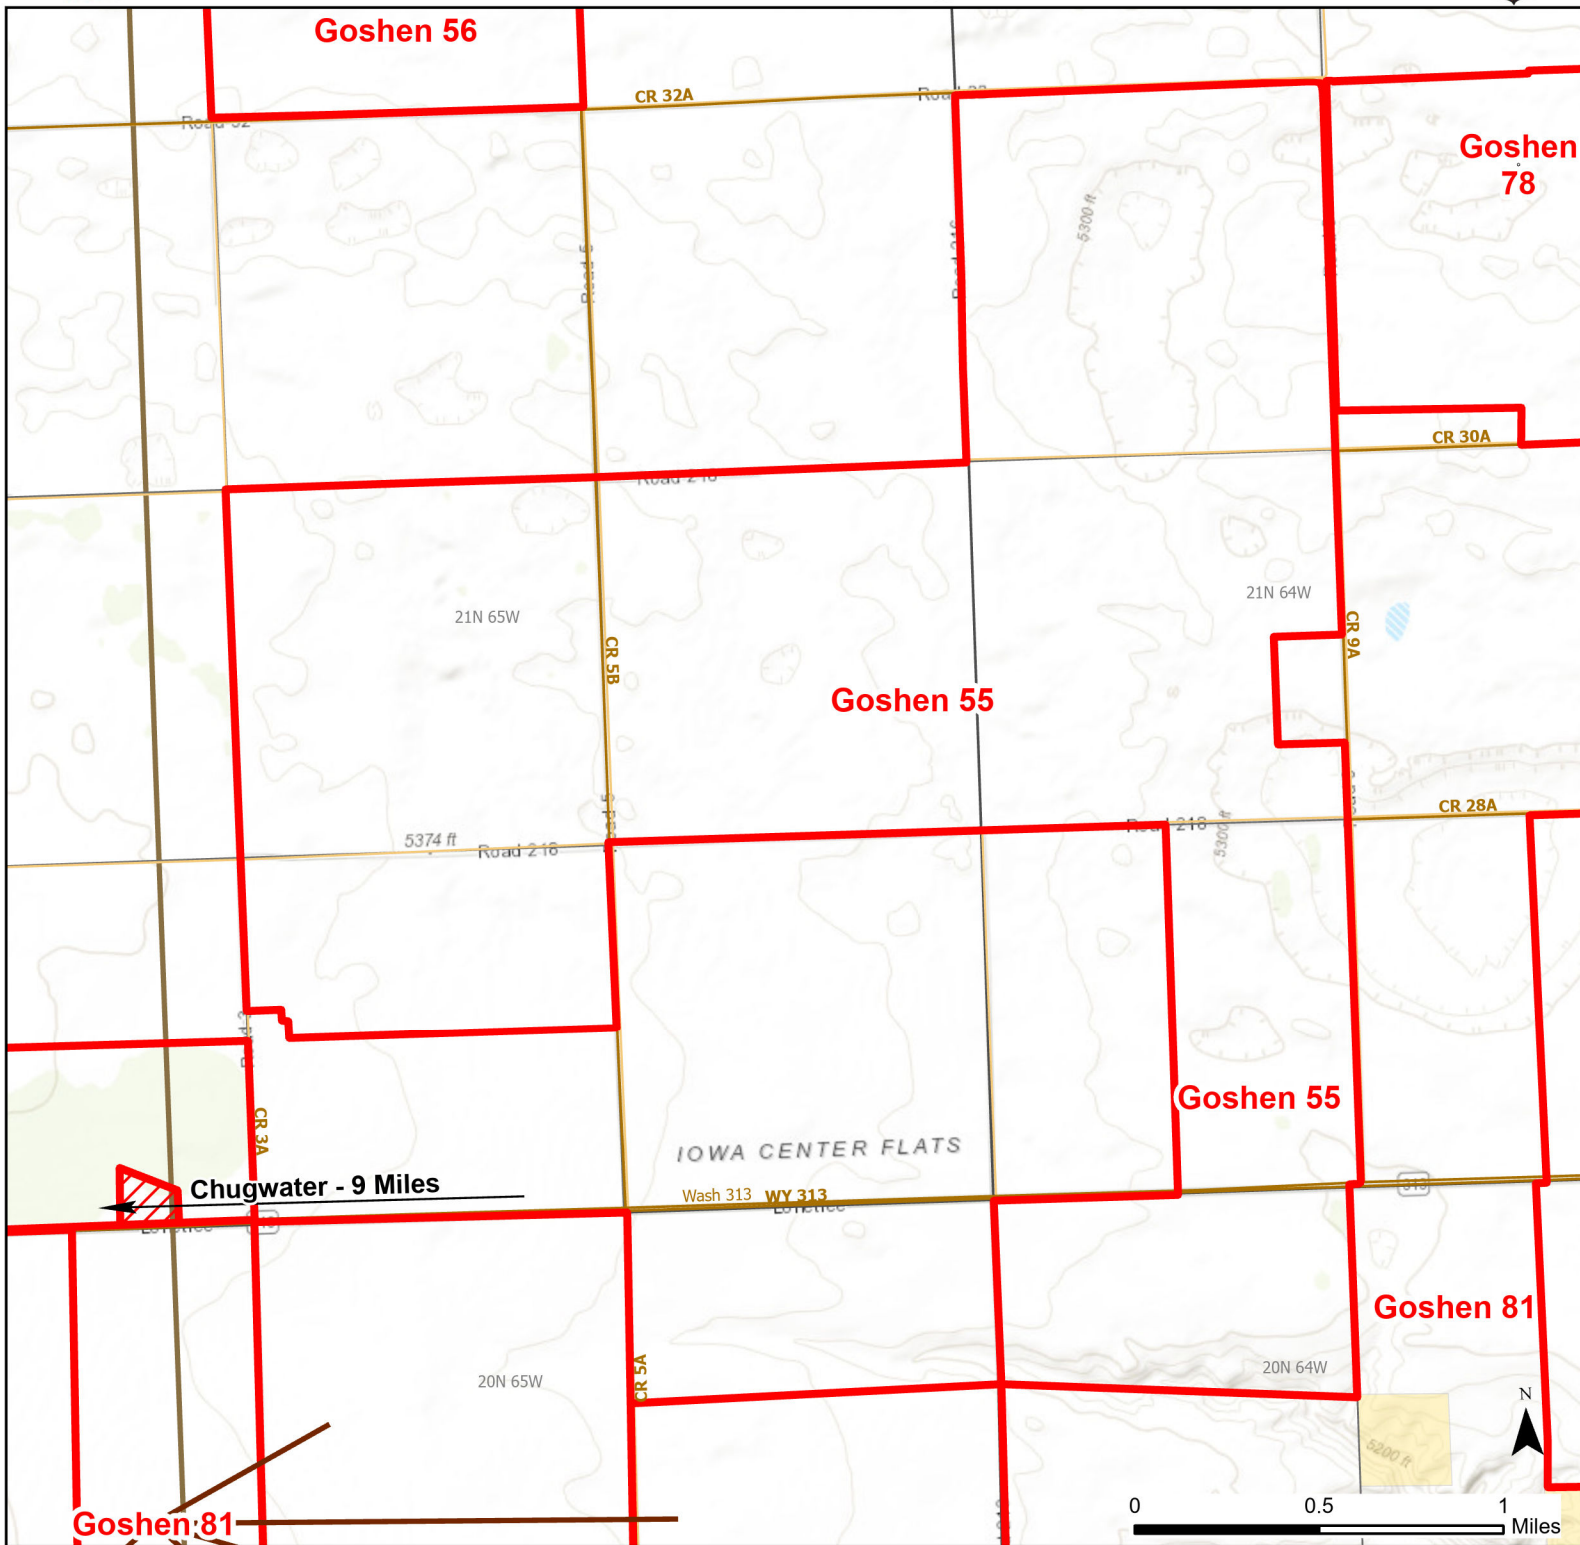

# Goshen 55 Walk-in Hunting Area

Access Dates:  
09/01 - 12/31  
2024 Hunt Season

Parking	Closed Road	Boundary	Limited Range Weapons and Archery	State
Road Closed	WIA Use Only	Archery Only	Other	DOD
Coupon Box	Roads			BLM
Gate	County Boundaries			Forest Service
Open Road				Wyoming Game & Fish Dept.
Special Conditions Apply			CLOSED	Private

Species allowed to hunt: Sharp tail Grouse, Doves, Partridge, Rabbit

Rules:

This map is for visual use, assistance and general location only, does not represent a survey, and is not to be used for legal conveyance. Hunt Area boundaries are approximate, consult Game and Fish Hunting Regulations for descriptions and restrictions. Access to these private lands for any commercial activity must be gained by contacting the individual landowner(s) directly.