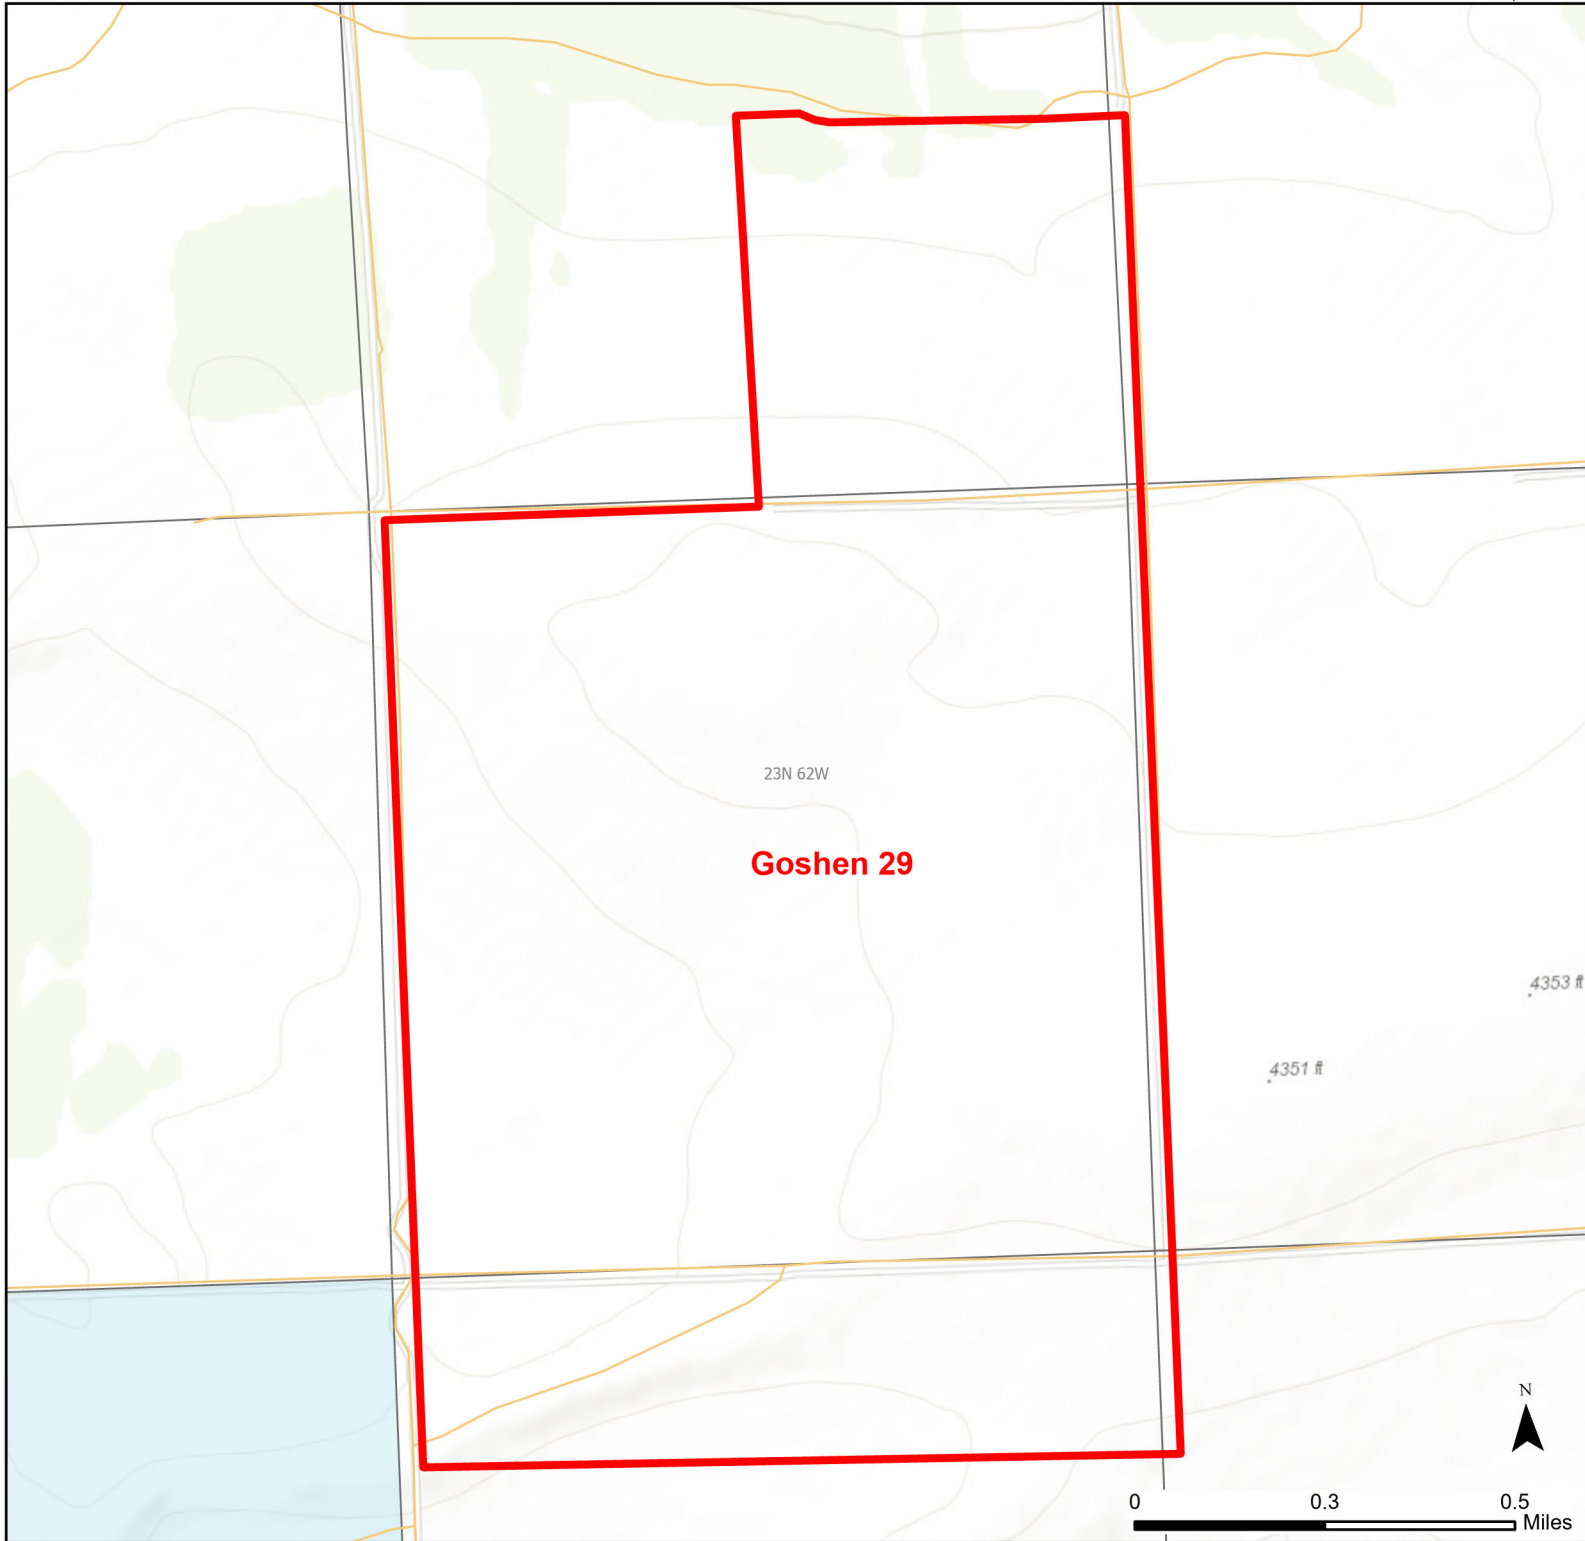

Goshen 29 Walk-in Hunting Area

Access Dates:
08/15 - 03/01
2024 Hunt Season

Parking	Closed Road	Boundary	Limited Range Weapons and Archery	State
Road Closed	WIA Use Only	Archery Only	Other	DOD
Coupon Box	Roads	CLOSED		BLM
Gate	County Boundaries			Forest Service
Open Road				Wyoming Game & Fish Dept.
Special Conditions Apply				Private

Species allowed to hunt: Pheasant, Sharp-tailed Grouse, Doves, Partridge, Rabbit, Antelope, Deer

Rules:

This map is for visual use, assistance and general location only, does not represent a survey, and is not to be used for legal conveyance. Hunt Area boundaries are approximate, consult Game and Fish Hunting Regulations for descriptions and restrictions. Access to these private lands for any commercial activity must be gained by contacting the individual landowner(s) directly.