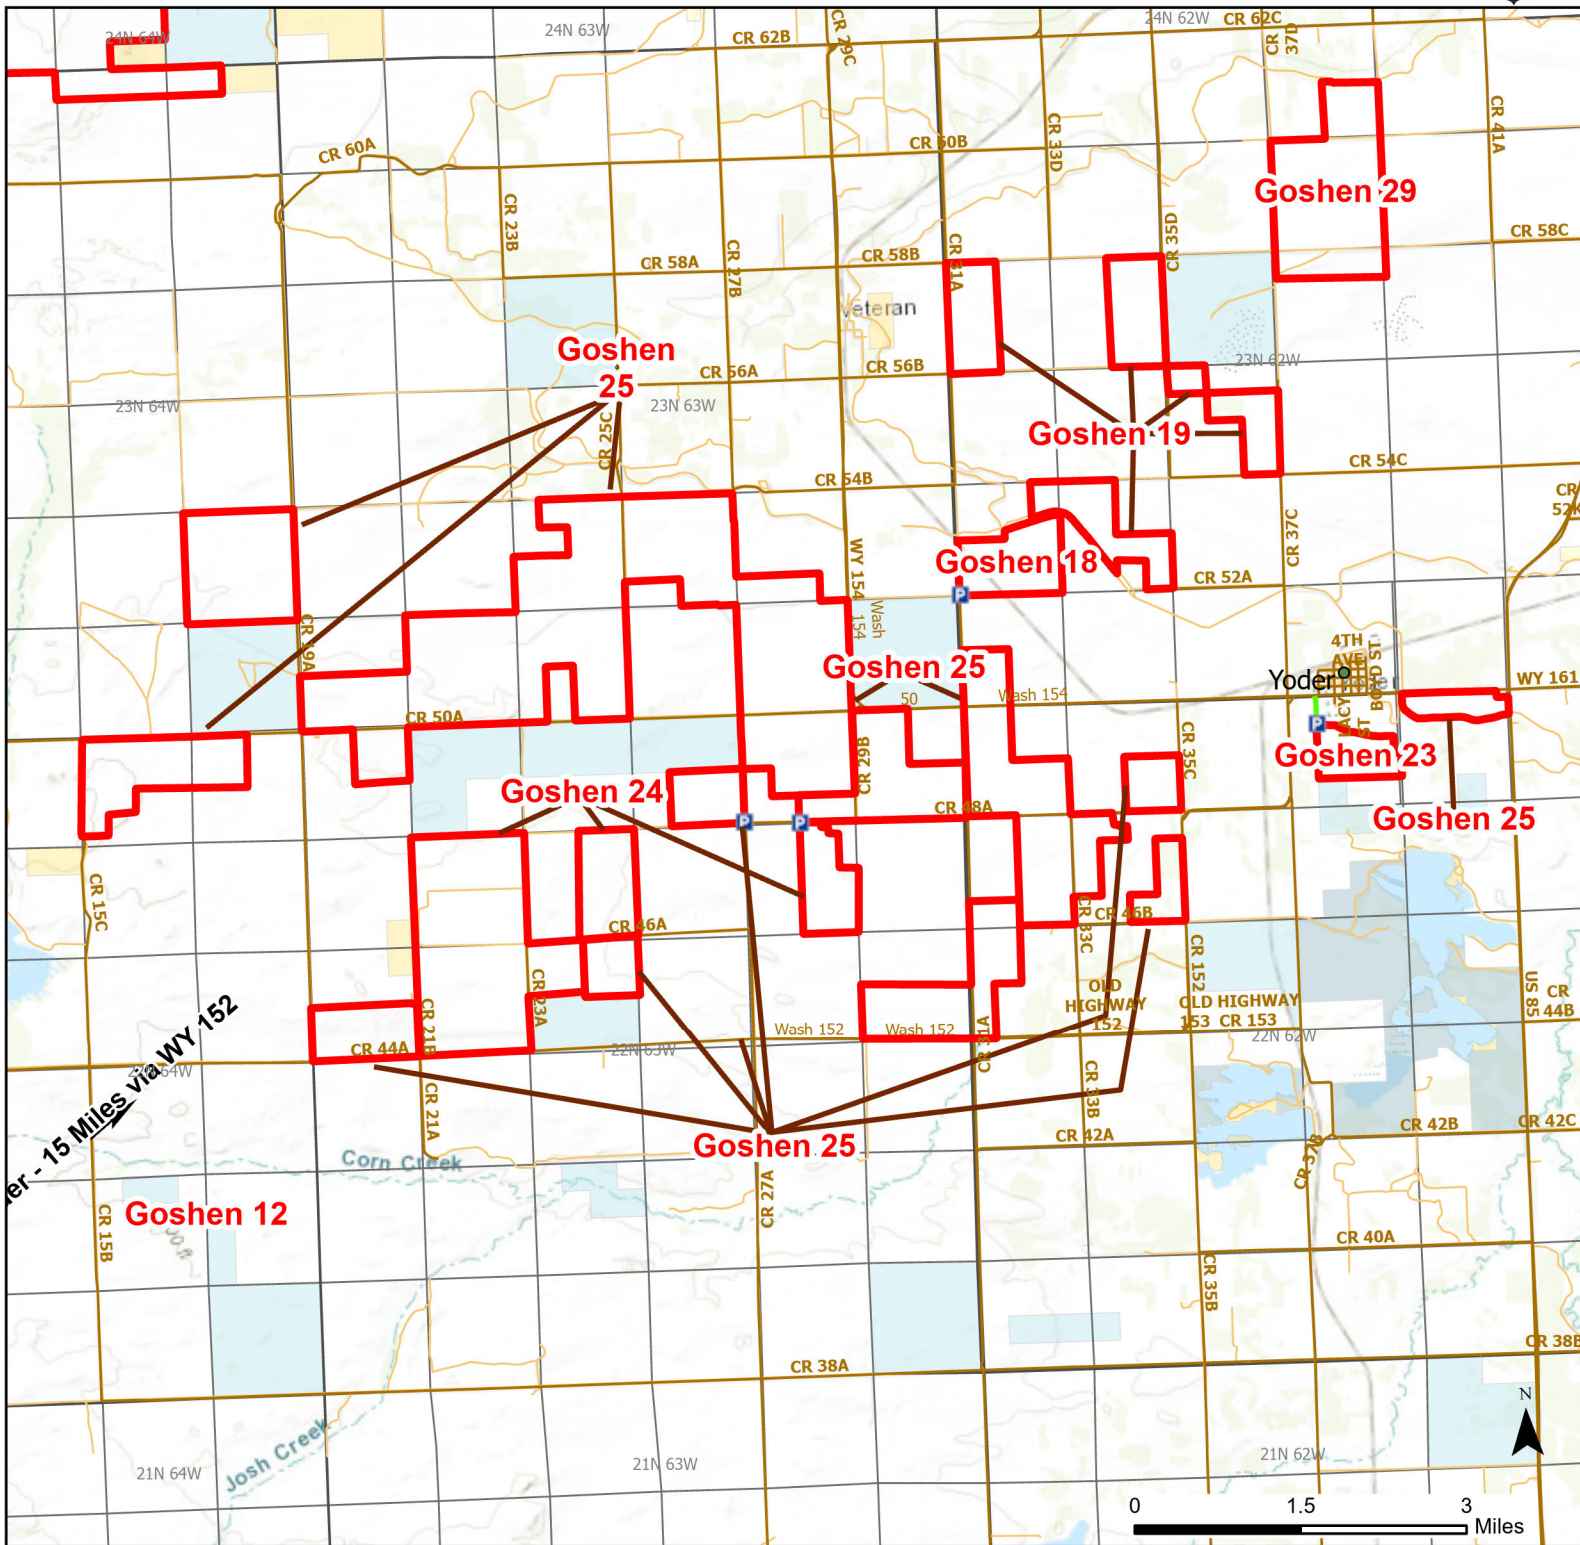

Goshen 25 Walk-in Hunting Area

Access Dates:
09/01 - 02/18
2024 Hunt Season

Parking	Closed Road	Boundary	Limited Range Weapons and Archery	State
Road Closed	WIA Use Only	Archery Only	Other	DOD
Coupon Box	Roads	CLOSED		BLM
Gate	County Boundaries			Forest Service
Open Road				Wyoming Game & Fish Dept.
Special Conditions Apply				Private

Species allowed to hunt: Waterfowl, Pheasant, Shar tail Grouse, Doves, Partridge, Rabbit, Antelope, Deer

Rules: Portable blinds may be used on a daily basis. Blinds must have owner's name and contact info affixed and may not be left in the field overnight.

This map is for visual use, assistance and general location only, does not represent a survey, and is not to be used for legal conveyance. Hunt Area boundaries are approximate, consult Game and Fish Hunting Regulations for descriptions and restrictions. Access to these private lands for any commercial activity must be gained by contacting the individual landowner(s) directly.