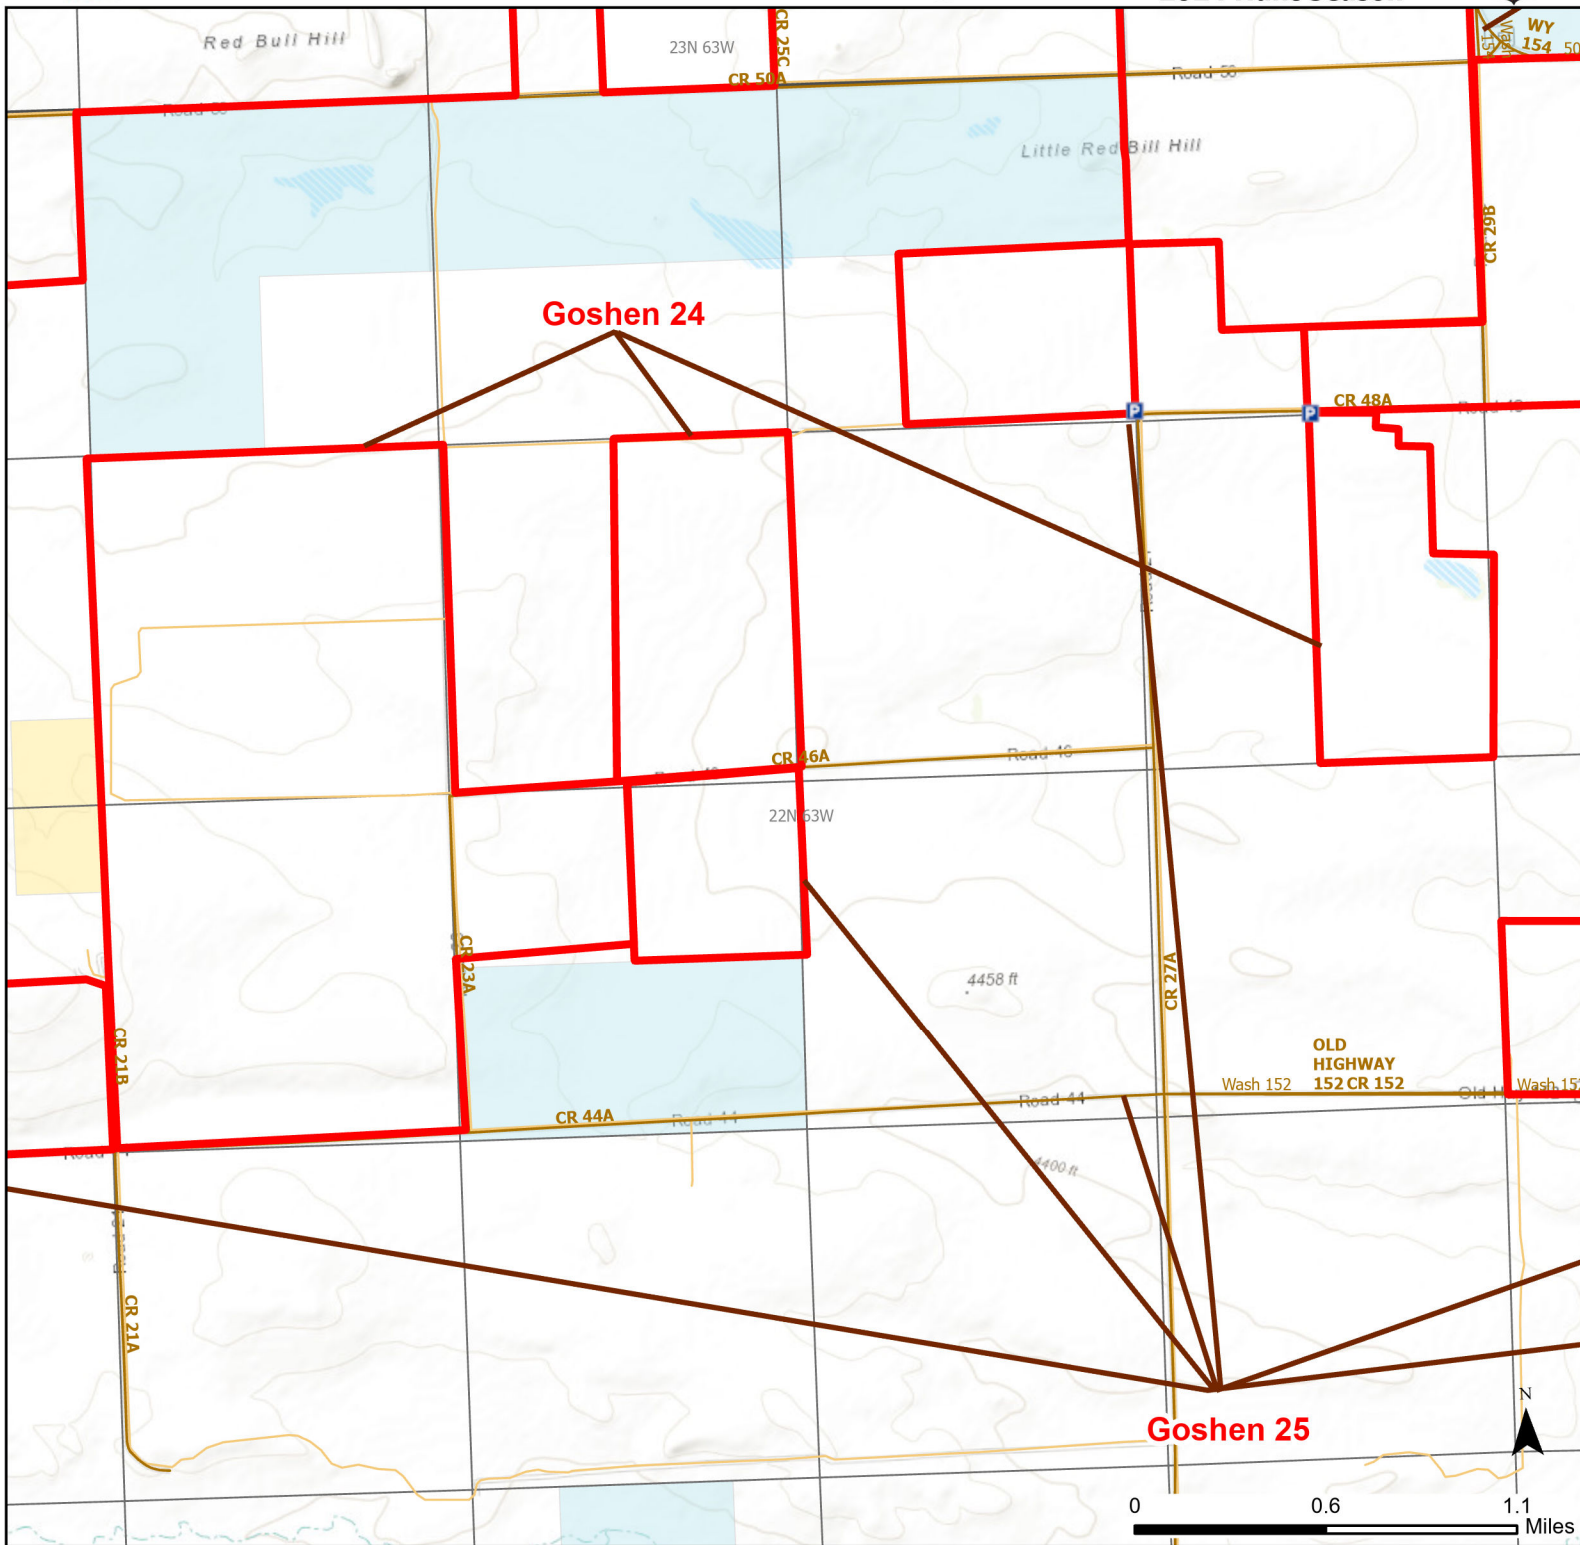

Goshen 24 Walk-in Hunting Area

Access Dates:
08/15 - 02/17
(Closed 11/16 -
11/18)
2024 Hunt Season

Parking	Closed Road	Boundary	Limited Range Weapons and Archery	State
Road Closed	WIA Use Only	Archery Only	Other	DOD
Coupon Box	Roads	County Boundaries	CLOSED	BLM
Gate	Open Road			Forest Service
Special Conditions Apply				Wyoming Game & Fish Dept.
				Private

Species allowed to hunt: Waterfowl, Pheasant, Sharp tail Grouse, Doves, Rabbit, Antelope, Deer

Rules:

This map is for visual use, assistance and general location only, does not represent a survey, and is not to be used for legal conveyance. Hunt Area boundaries are approximate, consult Game and Fish Hunting Regulations for descriptions and restrictions. Access to these private lands for any commercial activity must be gained by contacting the individual landowner(s) directly.