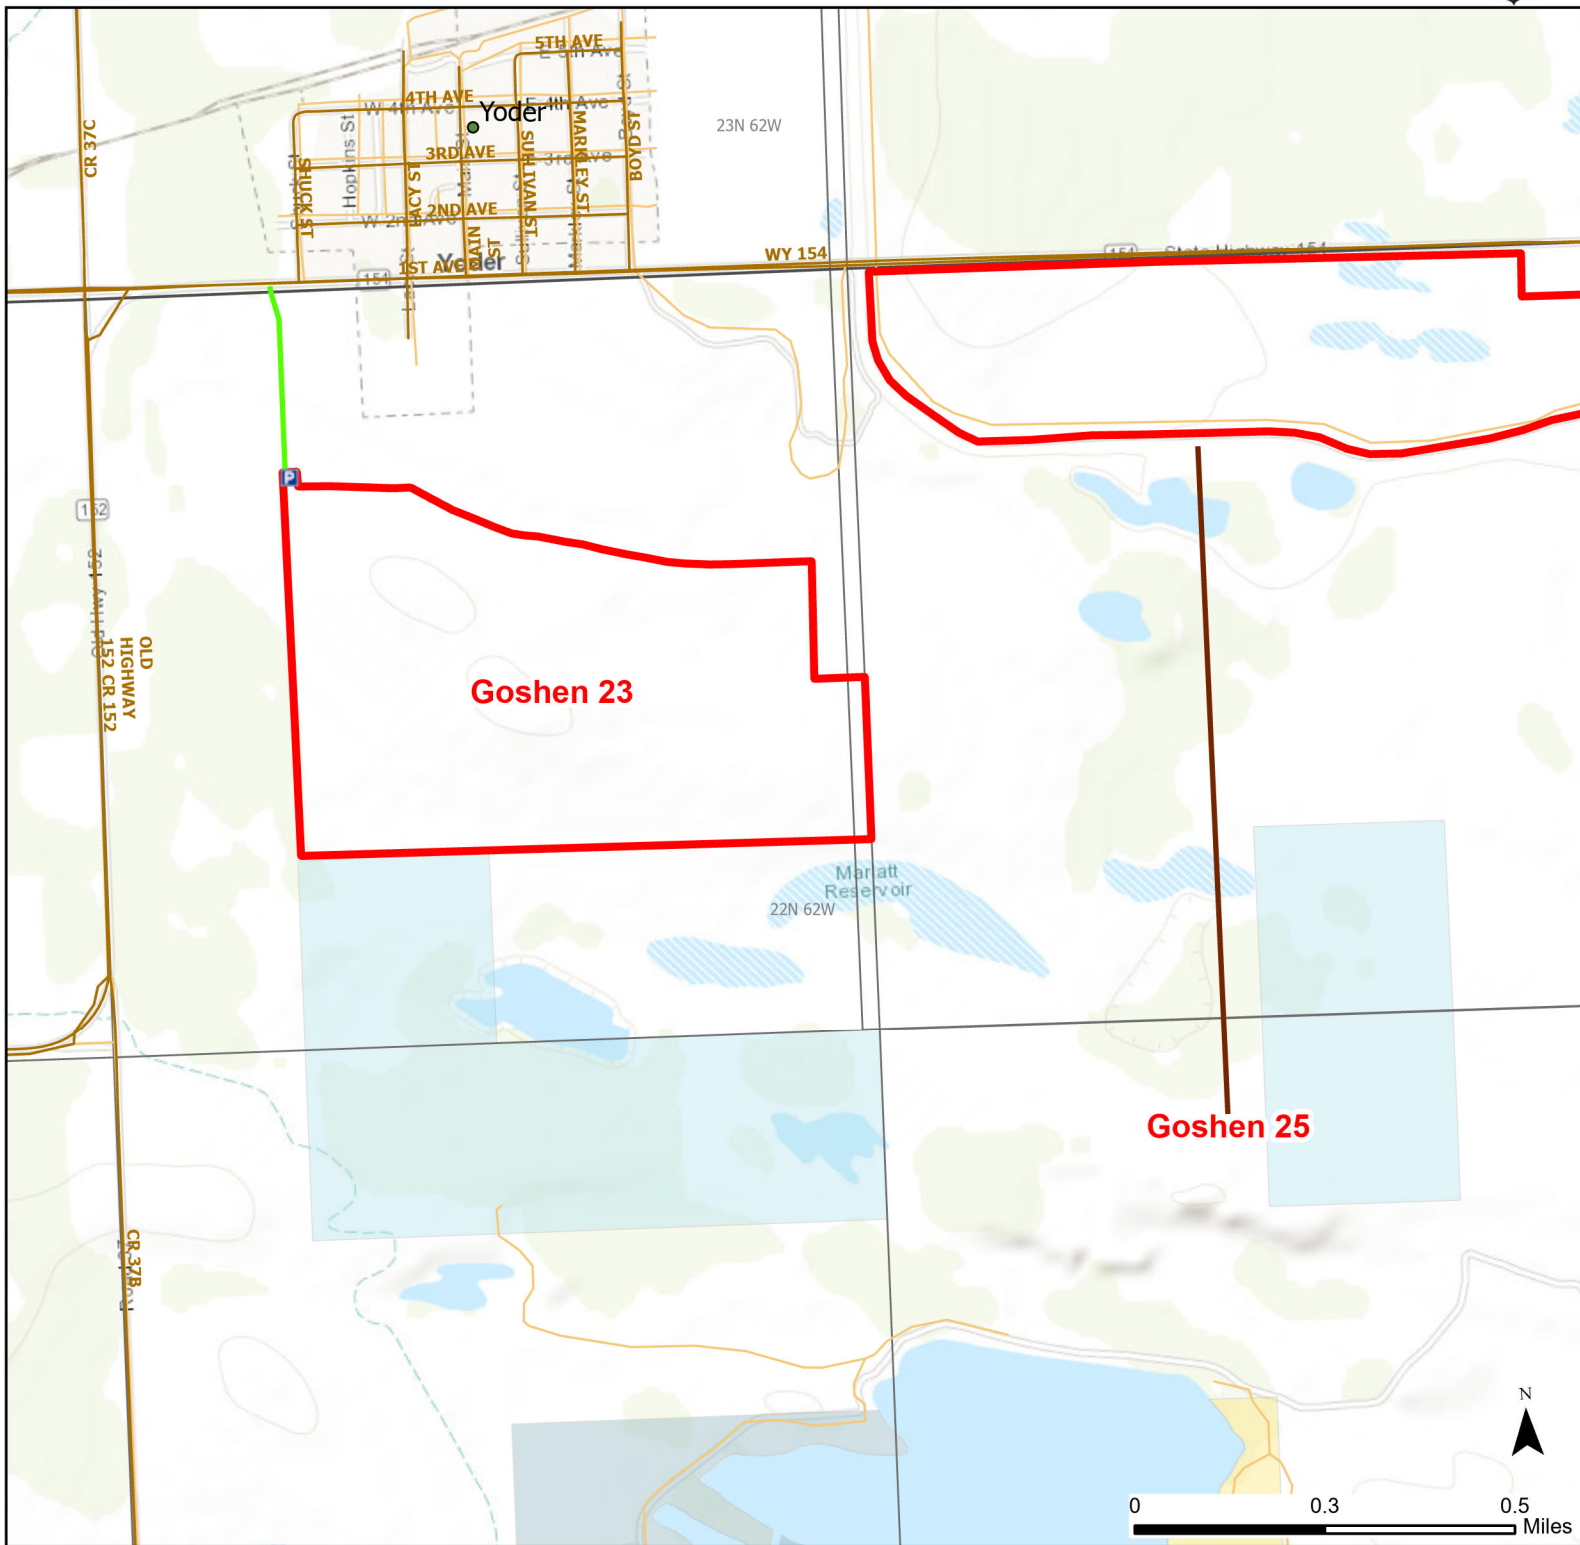

Goshen 23 Walk-in Hunting Area

Access Dates:
09/01 - 05/31
2024 Hunt Season

Parking	Closed Road	Boundary	Limited Range Weapons and Archery	State
Road Closed	WIA Use Only	Archery Only	Other	DOD
Coupon Box	Roads	County Boundaries	CLOSED	BLM
Gate	Open Road			Forest Service
Special Conditions Apply				Wyoming Game & Fish Dept.
				Private

Species allowed to hunt: Waterfowl, Pheasant, Sharp-tailed Grouse, Doves, Partridge, Turkey, Rabbit, Antelope, Deer

Rules: All vehicles must park in designated parking areas only. Portable blinds may be used on a daily basis. Blinds must have owner's name and contact info affixed and may not be left in the field overnight. Motorized vehicle access limited to designated roads only. Designated roads are marked with a white arrow.

This map is for visual use, assistance and general location only, does not represent a survey, and is not to be used for legal conveyance. Hunt Area boundaries are approximate, consult Game and Fish Hunting Regulations for descriptions and restrictions. Access to these private lands for any commercial activity must be gained by contacting the individual landowner(s) directly.