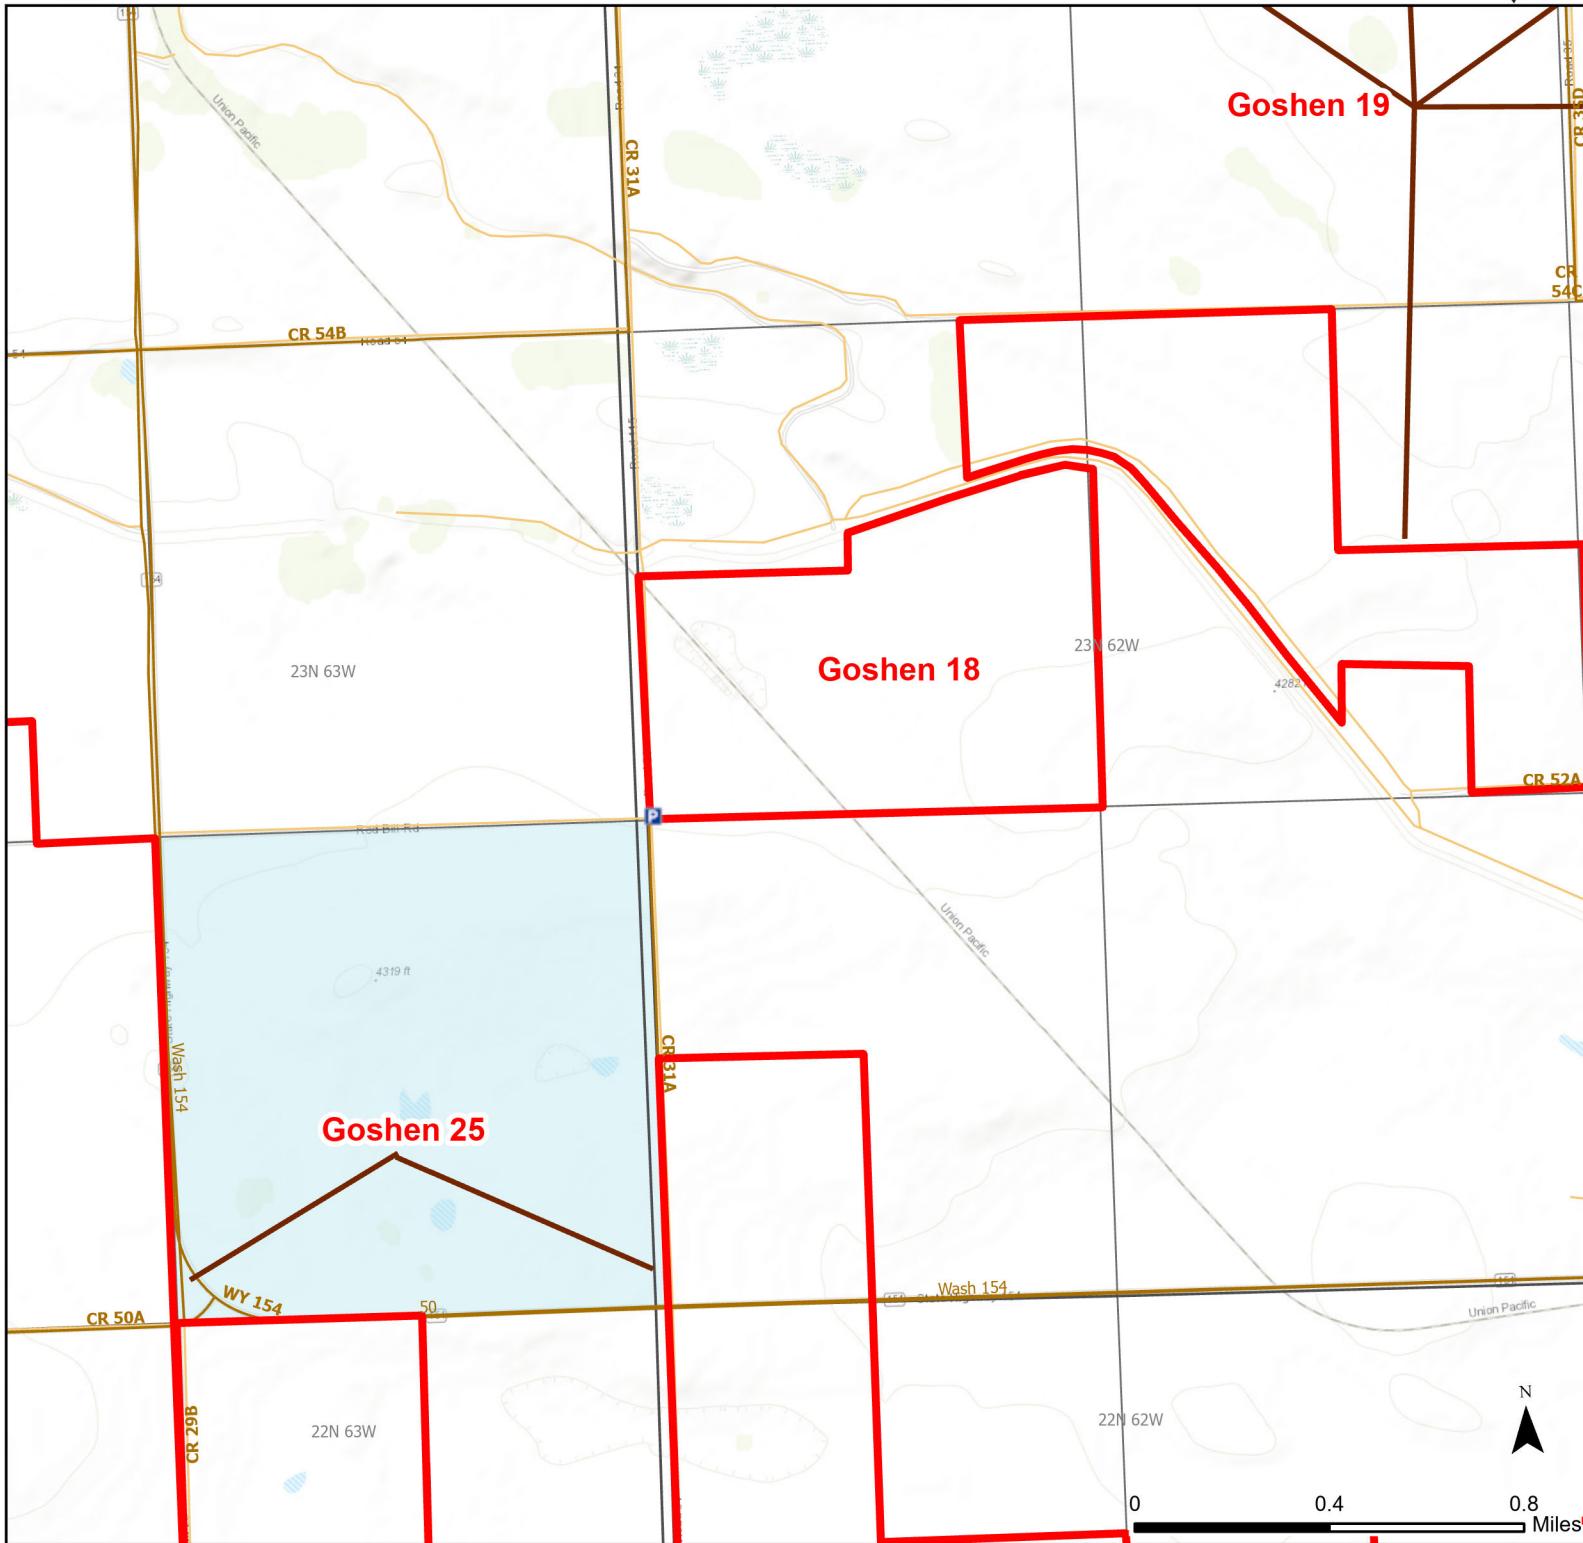

Goshen 18 Walk-in Hunting Area

Access Dates:
08/15 - 03/01
2024 Hunt Season

Parking	Closed Road	Boundary	Limited Range Weapons and Archery	State
Road Closed	WIA Use Only	Archery Only	Other	DOD
Coupon Box	Roads	County Boundaries	CLOSED	BLM
Gate	Open Road			Forest Service
Special Conditions Apply				Wyoming Game & Fish Dept.
				Private

Species allowed to hunt: Waterfowl, Pheasant, Dove, Rabbit, Antelope, Deer

Rules:

This map is for visual use, assistance and general location only, does not represent a survey, and is not to be used for legal conveyance. Hunt Area boundaries are approximate, consult Game and Fish Hunting Regulations for descriptions and restrictions. Access to these private lands for any commercial activity must be gained by contacting the individual landowner(s) directly.